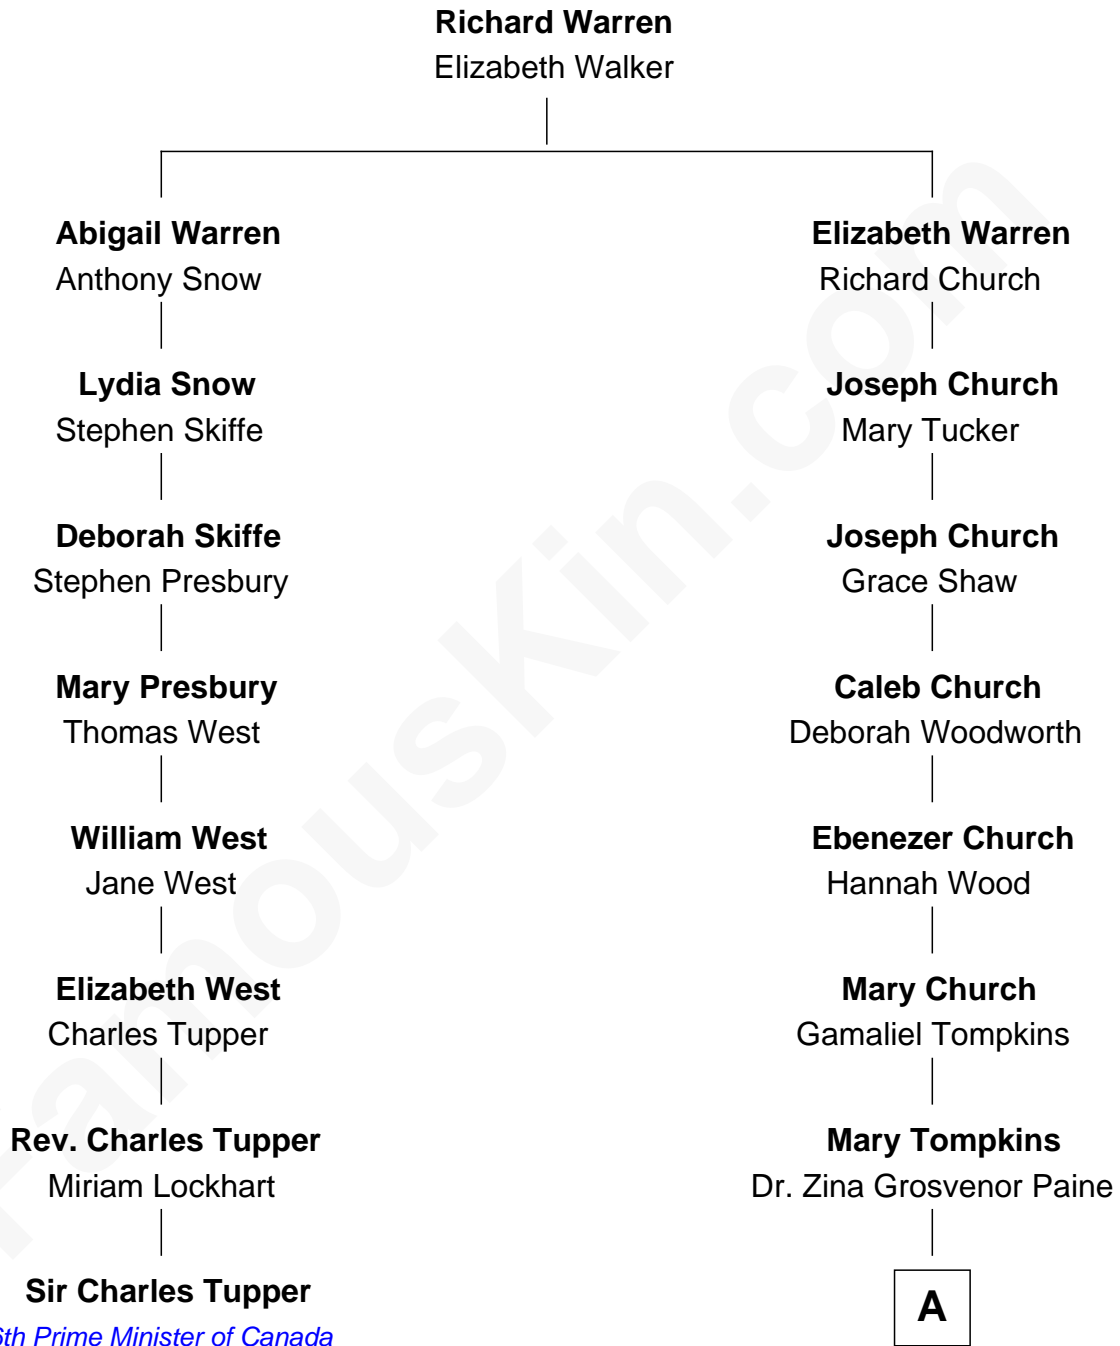

FamousKin.com Relationship Chart of

Sir Charles Tupper

6th Prime Minister of Canada

7th cousin 2 times removed of

Charles M. Dale

66th Governor of New Hampshire

A

Nathaniel Tompkins Paine

Martha Mariah Milby

Maud Paine

Fred Vernon Dale

Charles M. Dale

66th Governor of New Hampshire

FamousKin.com