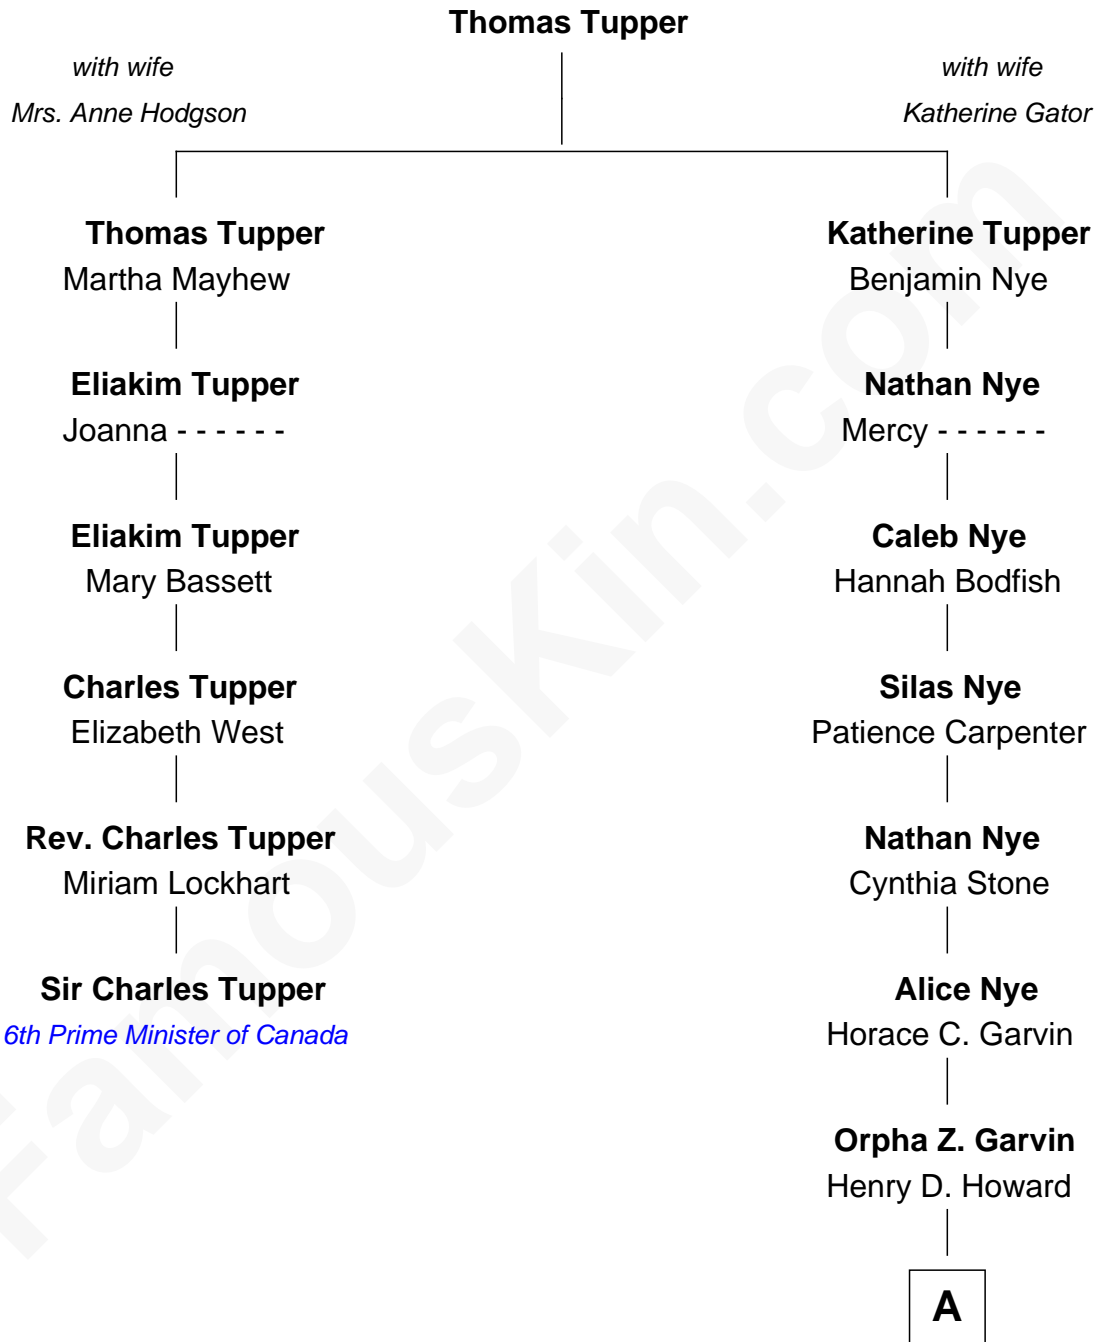

FamousKin.com Relationship Chart of

Sir Charles Tupper

6th Prime Minister of Canada

5th cousin 7 times removed of

Taylor Lautner

TV and Movie Actor

A

Alice B. Howard
Franklin A. French