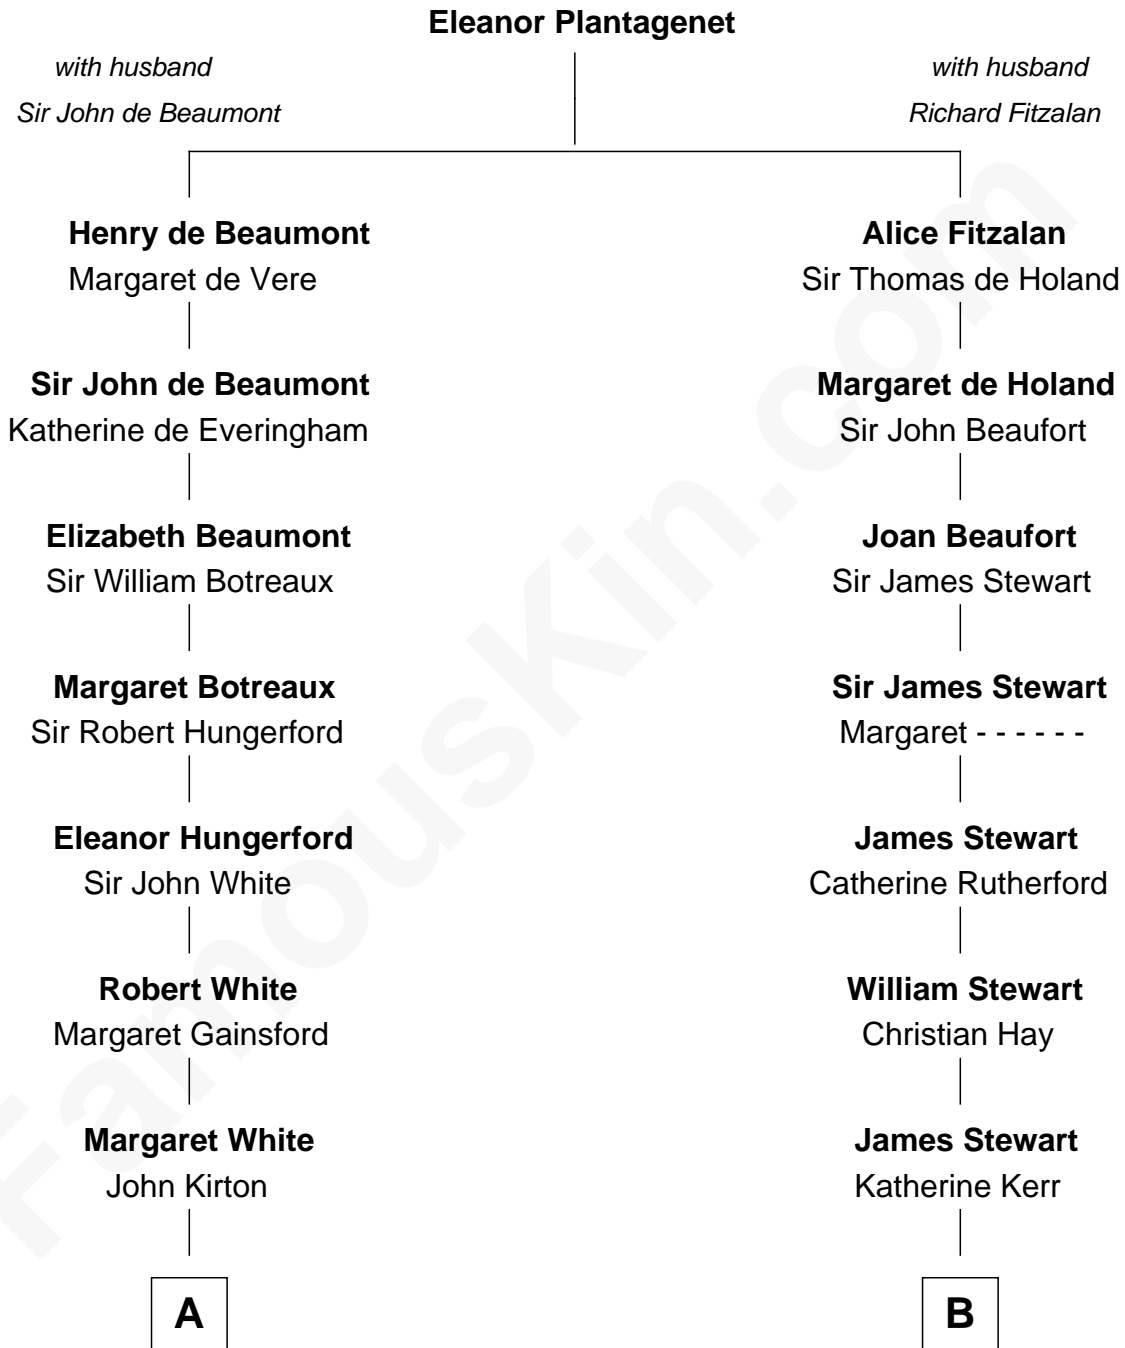

# FamousKin.com Relationship Chart of

**Sir Charles Tupper**

*6th Prime Minister of Canada*

17th cousin of

**Johnny Mercer**

*Songwriter and Co-Founder of Capitol Records*

**A**

**Stephen Kirton**  
Margaret Offley

**Thomas Kirton**  
Mary Sadler

**Mary Kirton**  
Robert Rainsford

**Edward Rainsford**  
Mary - - - - -

**Mary Rainsford**  
William Bassett

**William Bassett**  
Rachel Willison

**William Bassett**  
Abigail Bourne