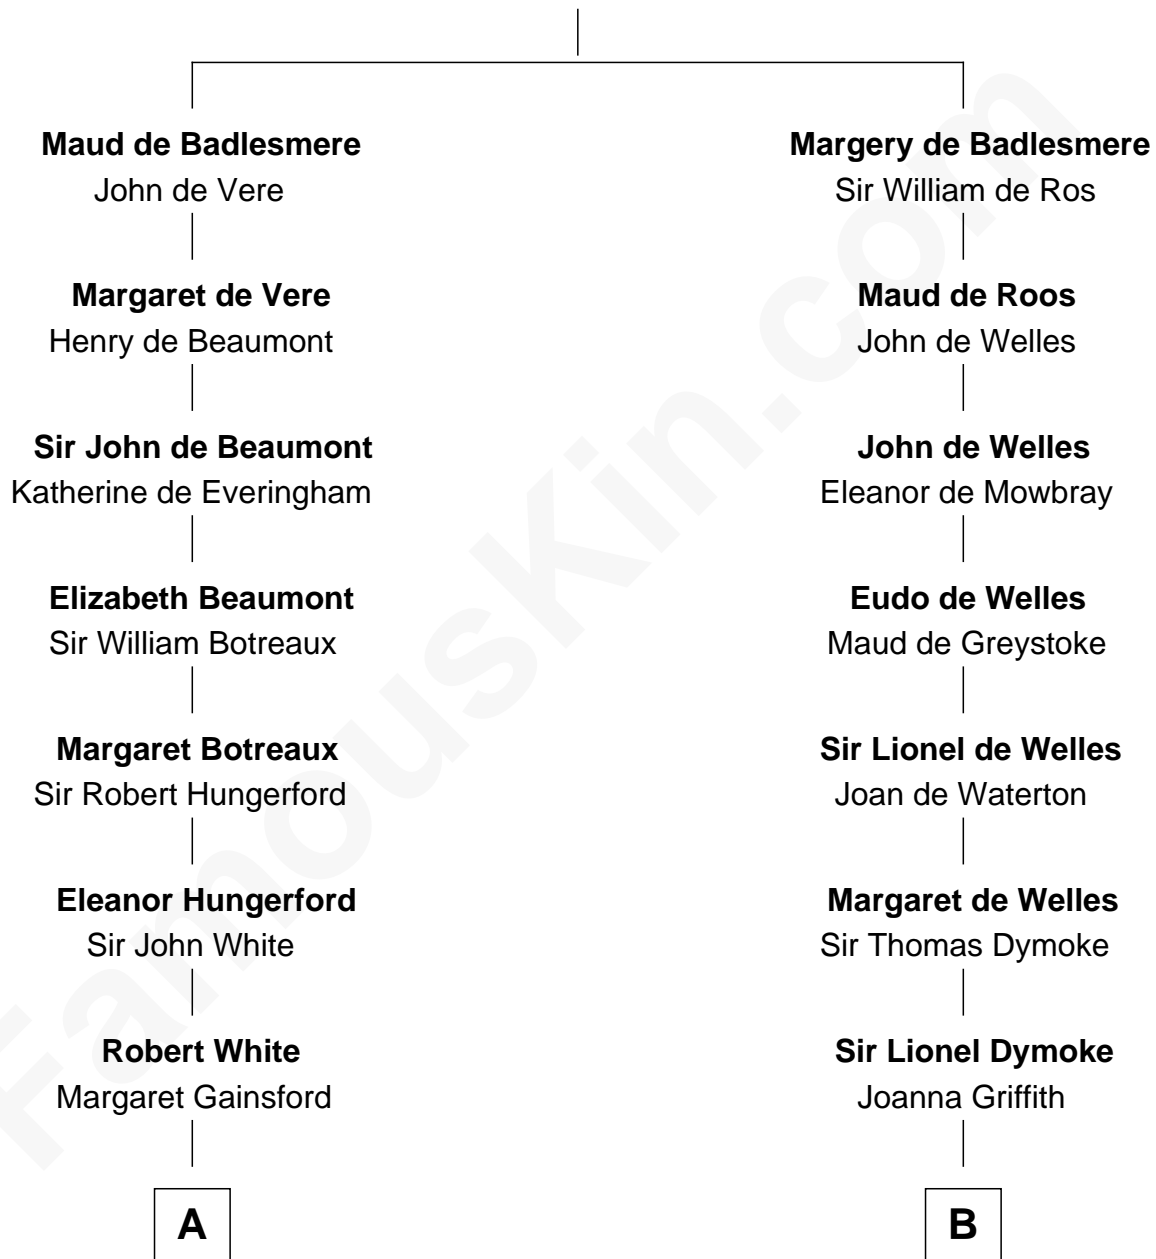

FamousKin.com

Relationship Chart of

Sir Charles Tupper

6th Prime Minister of Canada

18th cousin 1 time removed of

Robert Frost

Poet and Playwright

Bartholomew de Badlesmere

Margaret de Clare

FamousKin.com