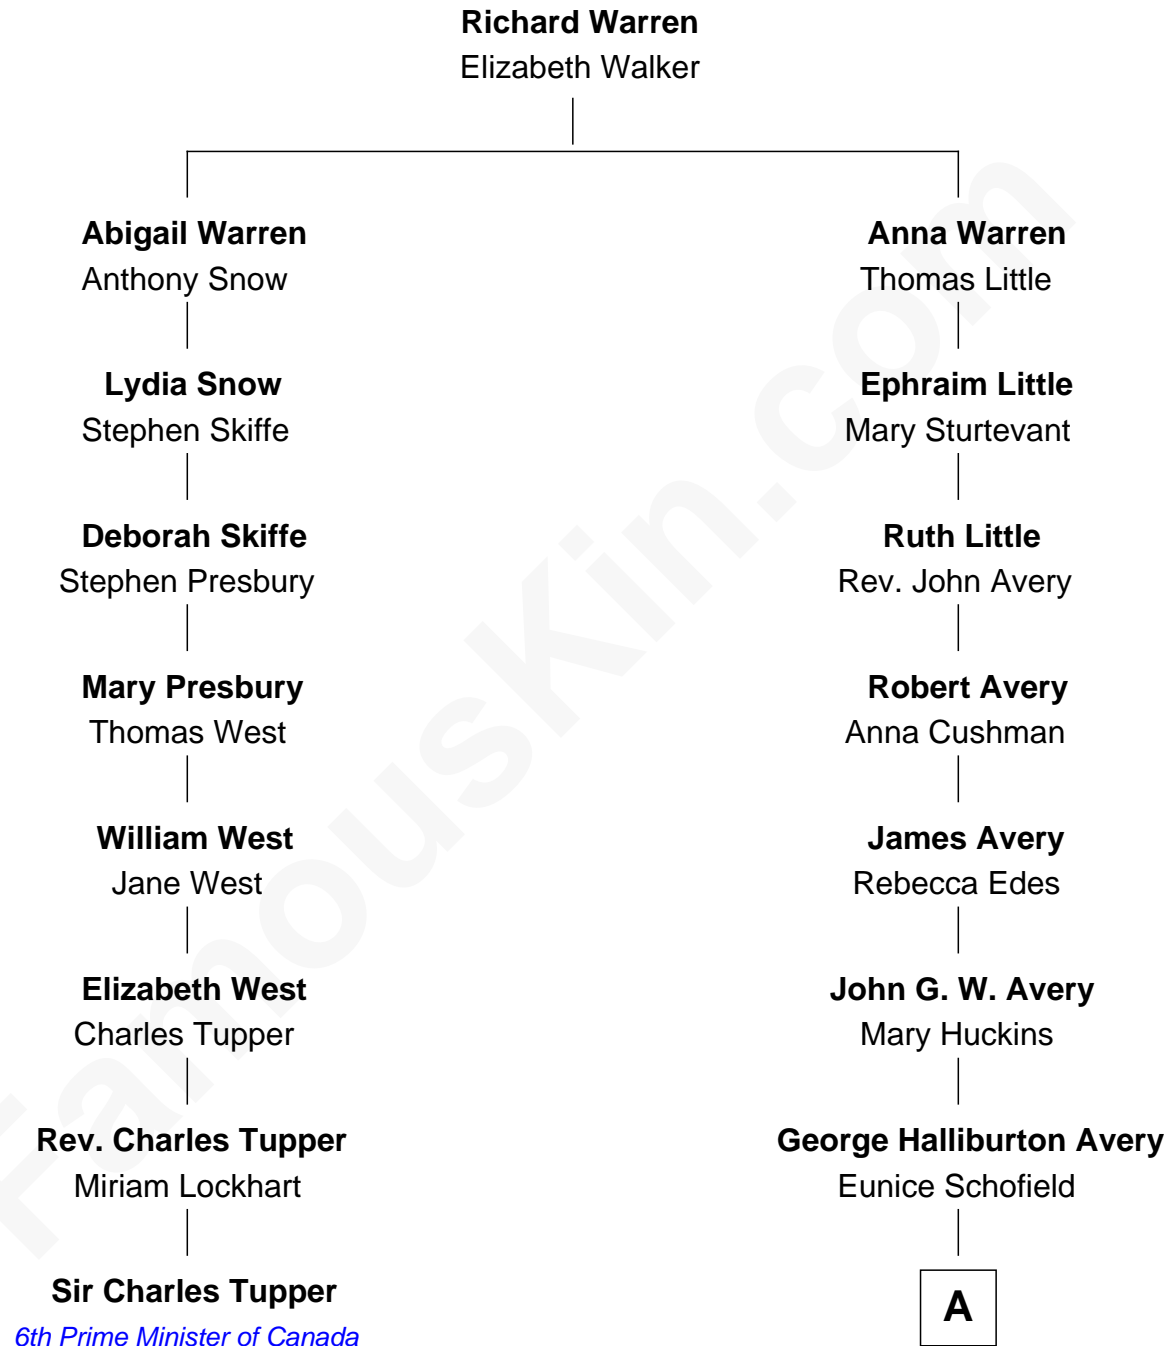

## Relationship Chart of

### Sir Charles Tupper

6th Prime Minister of Canada

7th cousin 1 time removed of

**Myron H. Avery**

Co-Founder, Appalachian Trail

A

George Haliburton Avery

Myra Evelyn Bither