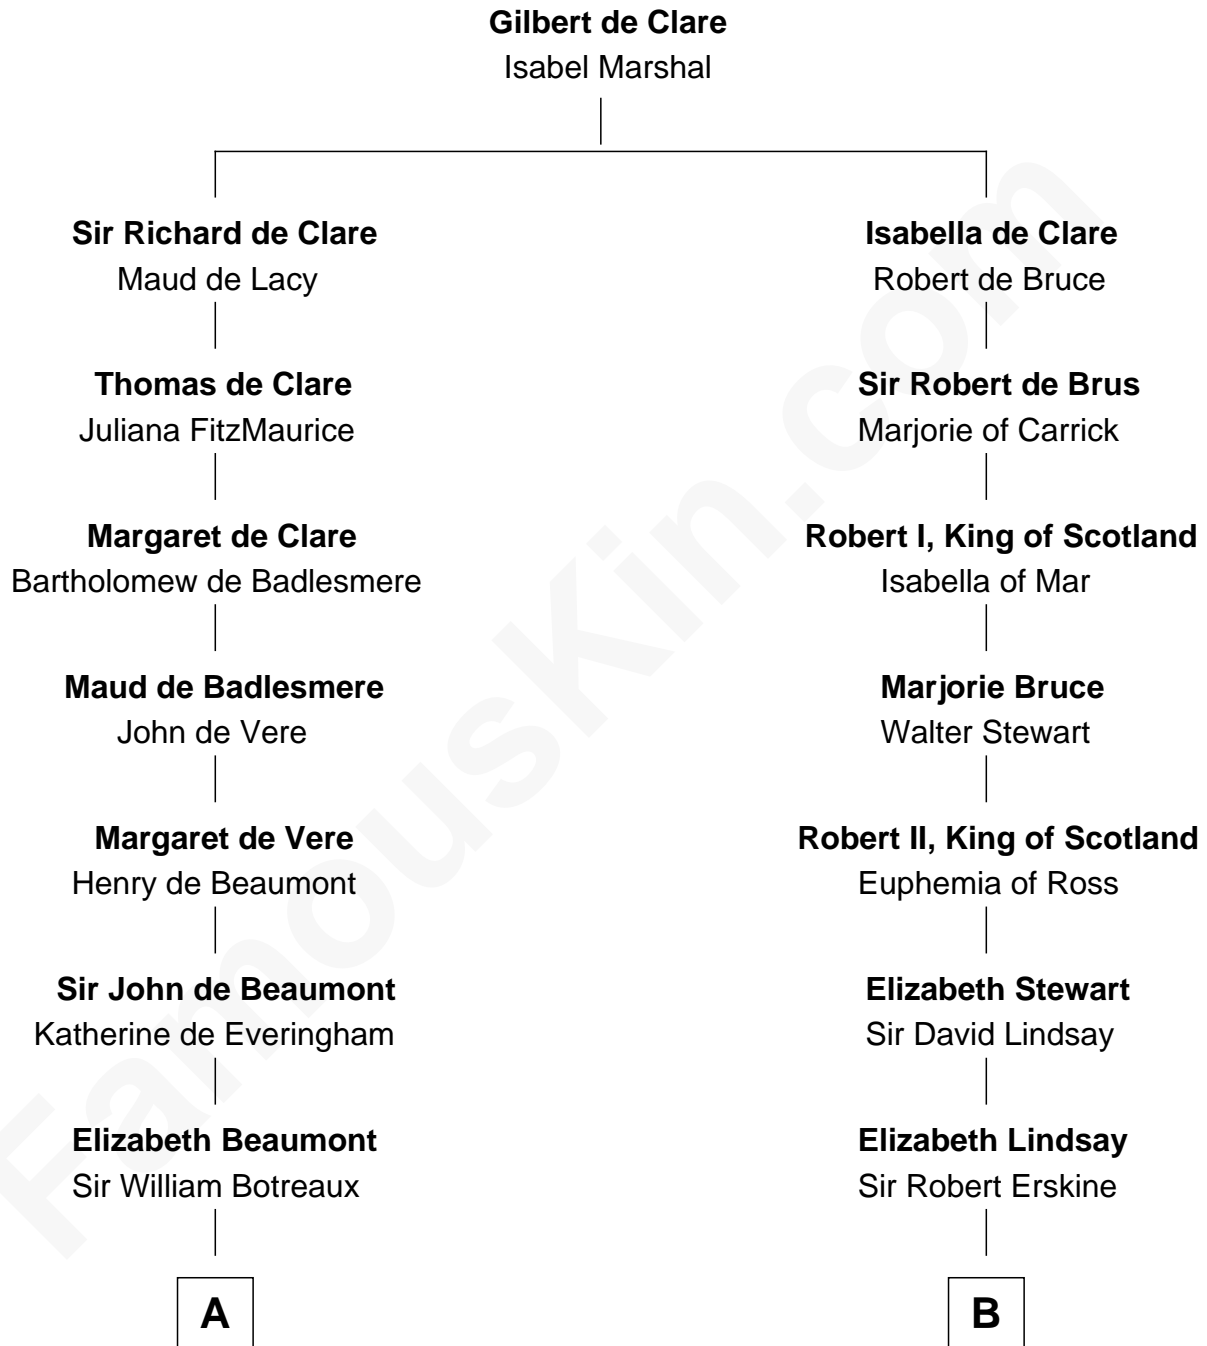

FamousKin.com

Relationship Chart of

Sir Charles Tupper

6th Prime Minister of Canada

16th cousin 5 times removed of

Major John Pitcairn

British Commander at Battle of Lexington

C

William Bassett

Abigail Bourne

Mary Bassett

Eliakim Tupper

Charles Tupper

Elizabeth West

Rev. Charles Tupper

Miriam Lockhart

Sir Charles Tupper

6th Prime Minister of Canada

FamousKin.com