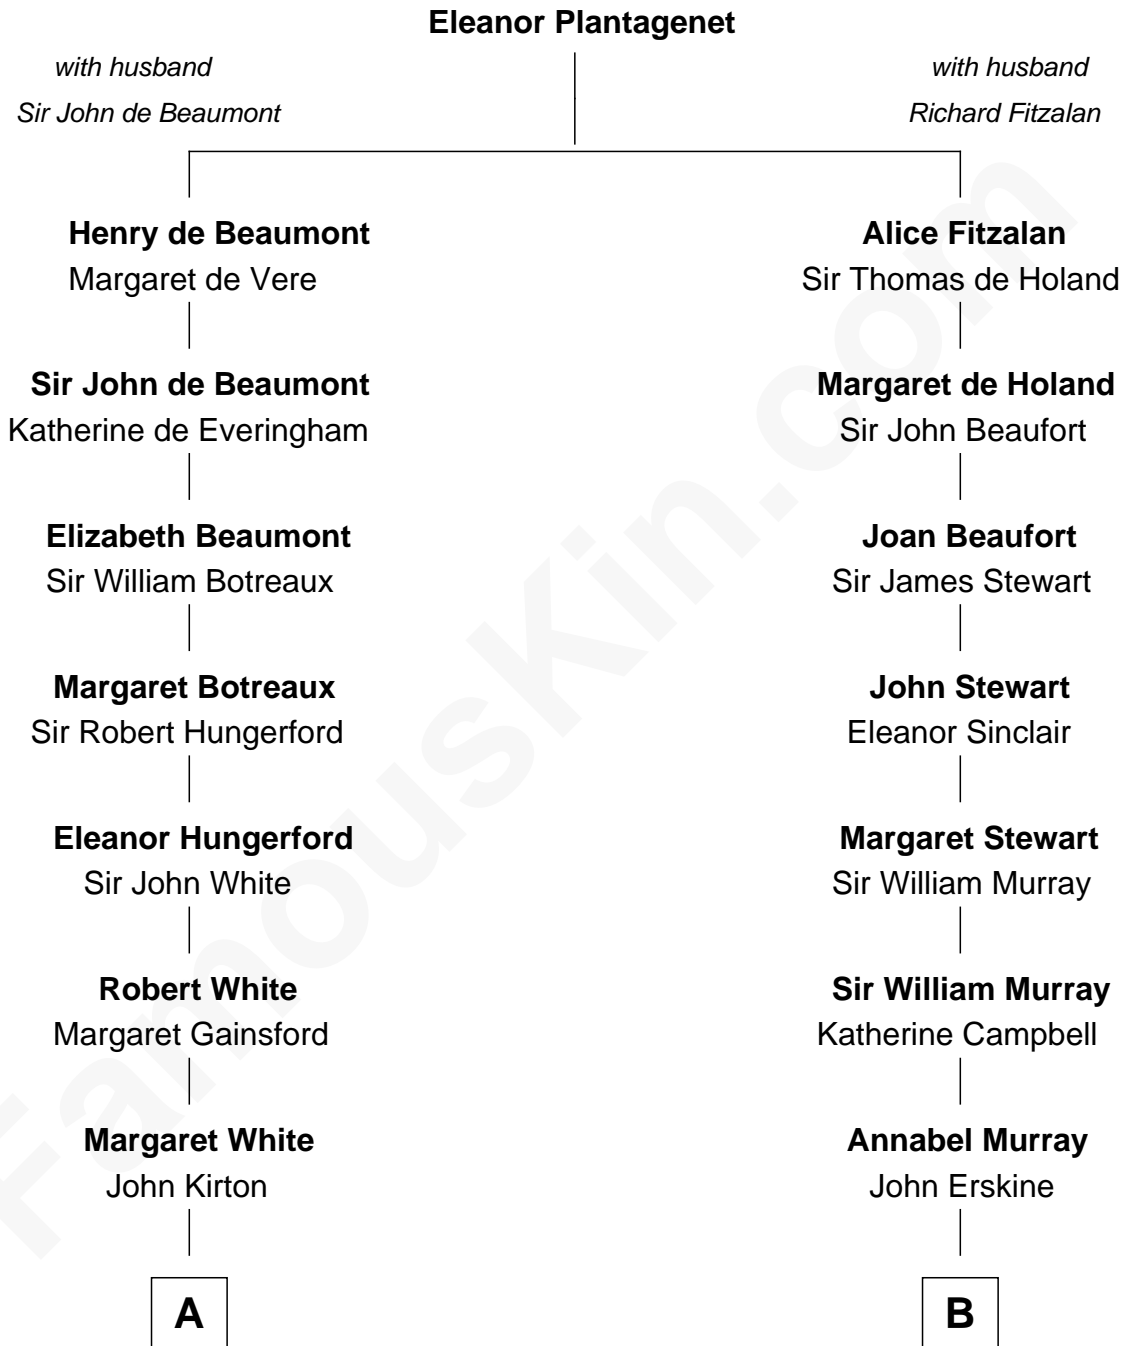

FamousKin.com Relationship Chart of

Sir Charles Tupper

6th Prime Minister of Canada

11th cousin 6 times removed of

Major John Pitcairn

British Commander at Battle of Lexington

A

Stephen Kirton
Margaret Offley

Thomas Kirton
Mary Sadler

Mary Kirton
Robert Rainsford

Edward Rainsford
Mary - - - - -

Mary Rainsford
William Bassett

William Bassett
Rachel Willison

William Bassett
Abigail Bourne

Mary Bassett
Eliakim Tupper