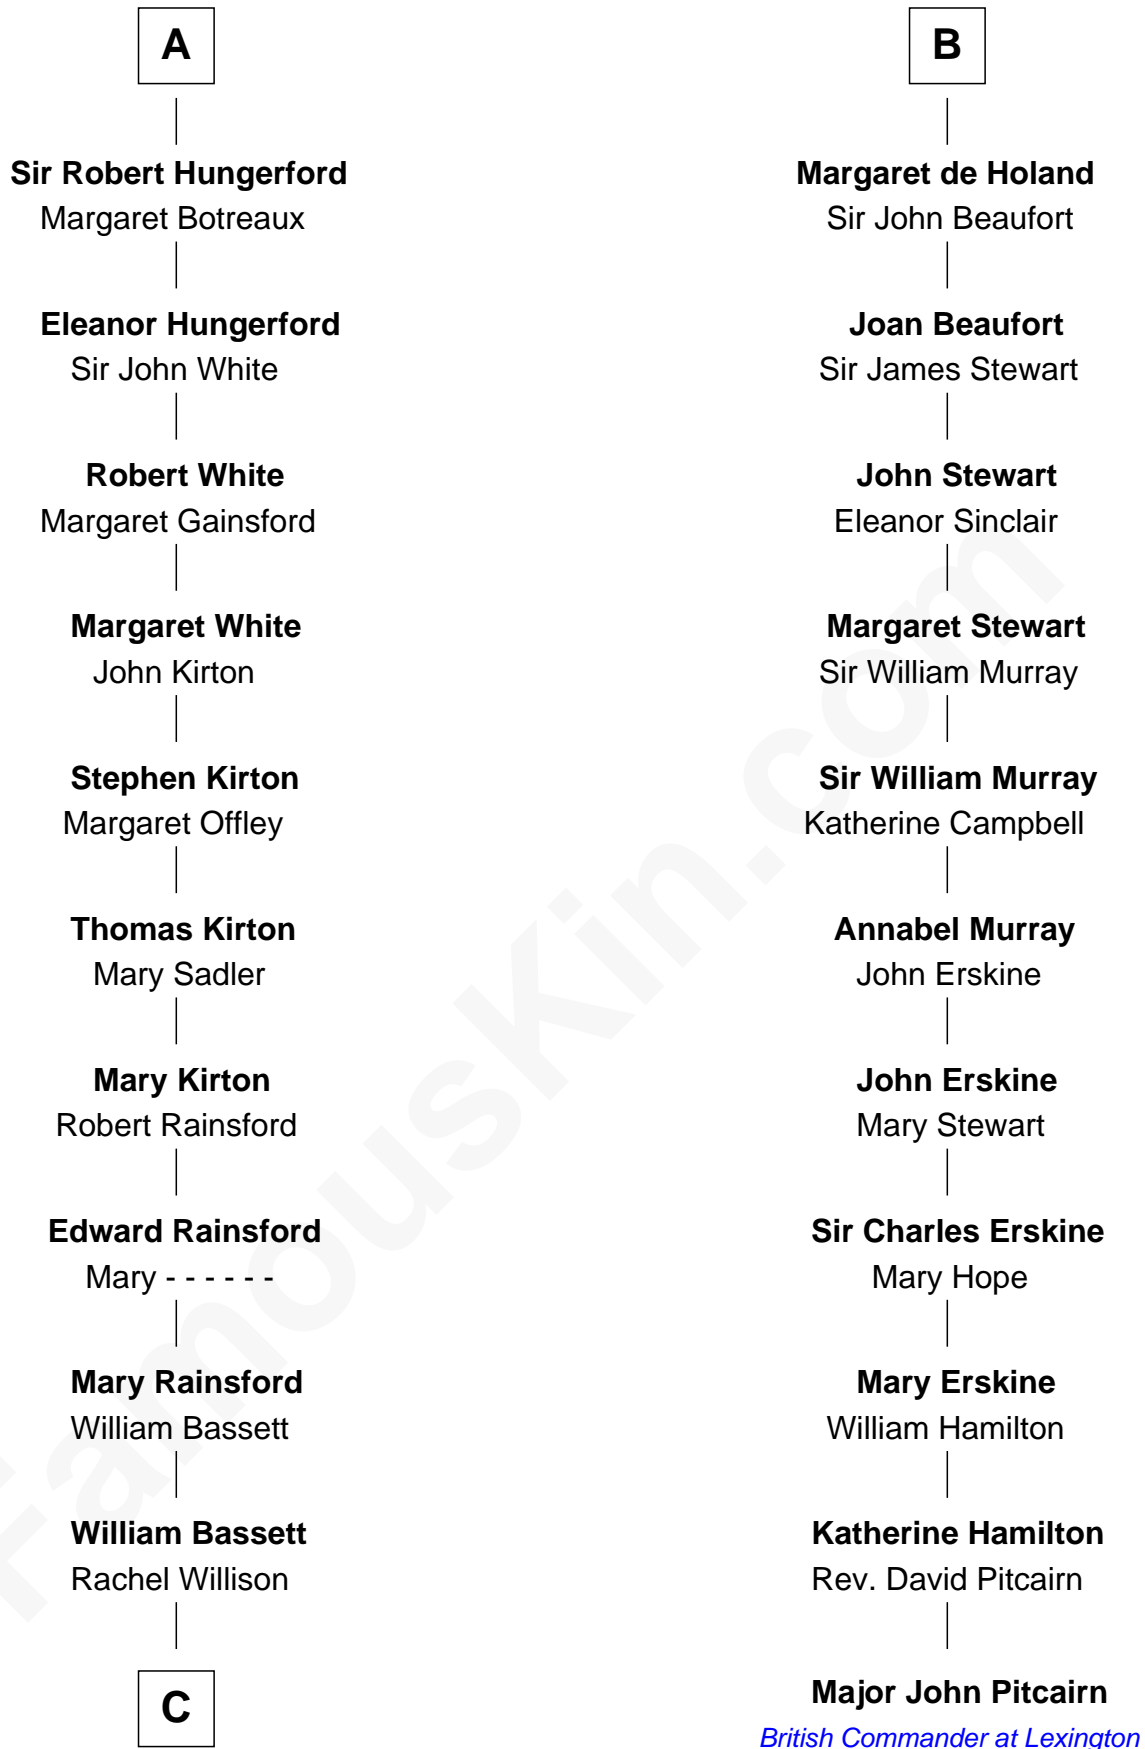

# FamousKin.com Relationship Chart of

**Sir Charles Tupper**

*6th Prime Minister of Canada*

17th cousin 4 times removed of

**Major John Pitcairn**

*British Commander at Battle of Lexington*

**C**

**William Bassett**

Abigail Bourne

**Mary Bassett**

Eliakim Tupper

**Charles Tupper**

Elizabeth West

**Rev. Charles Tupper**

Miriam Lockhart

**Sir Charles Tupper**

*6th Prime Minister of Canada*

FamousKin.com