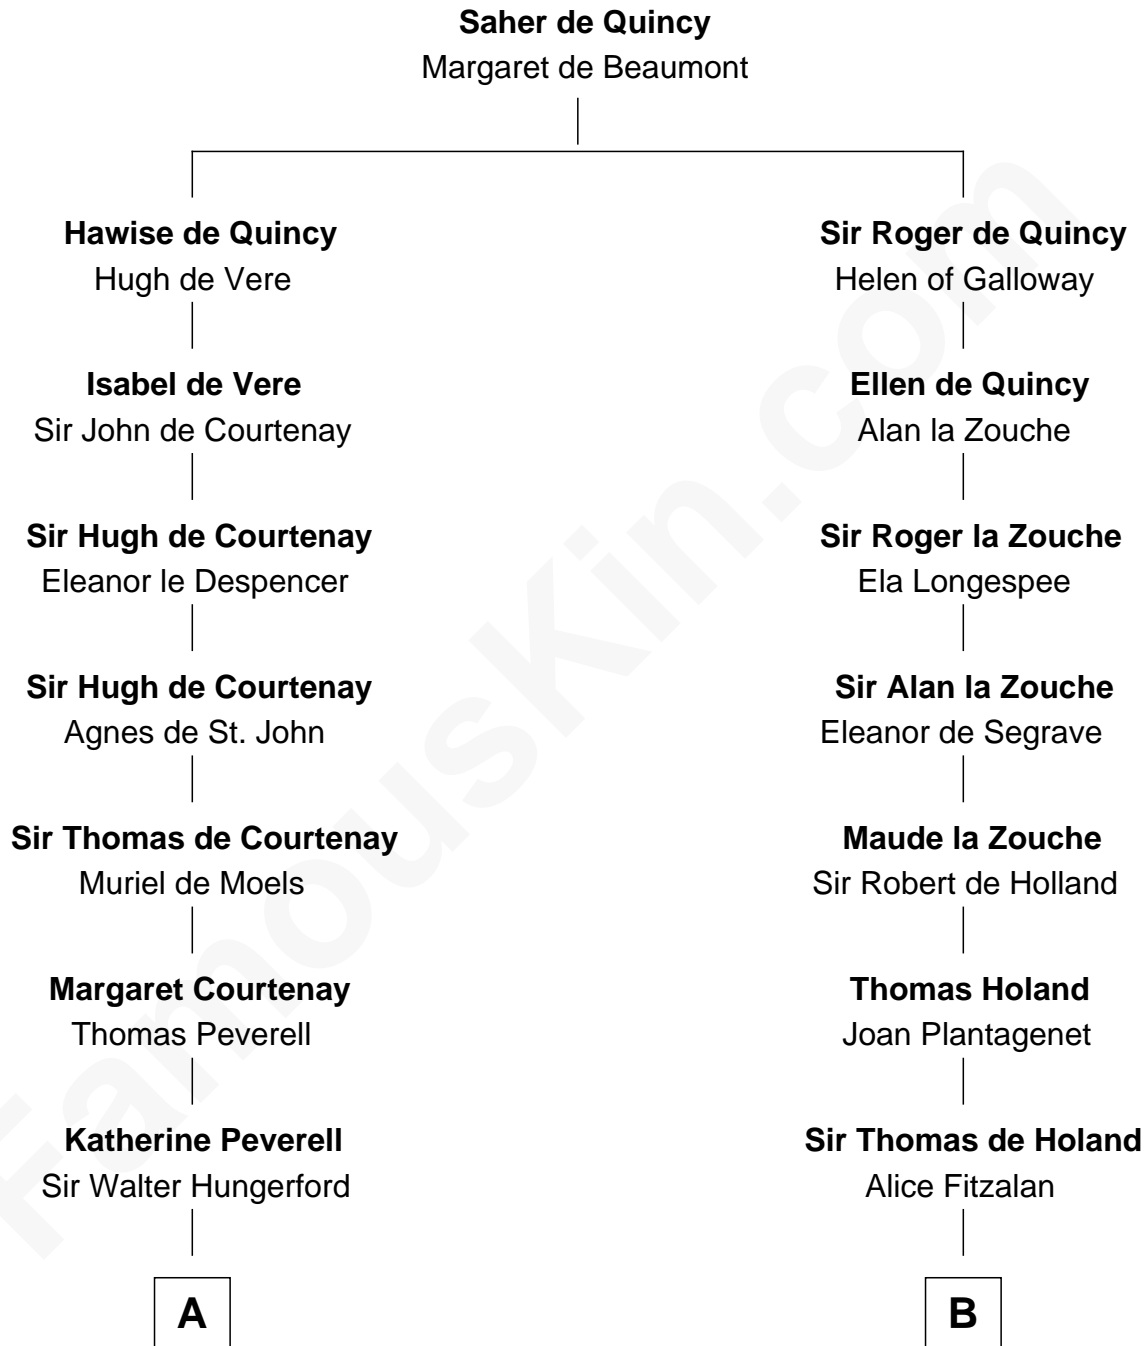

# FamousKin.com Relationship Chart of

**Sir Charles Tupper**

*6th Prime Minister of Canada*

17th cousin 4 times removed of

**Major John Pitcairn**

*British Commander at Battle of Lexington*

**C**

**William Bassett**

Abigail Bourne

**Mary Bassett**

Eliakim Tupper

**Charles Tupper**

Elizabeth West

**Rev. Charles Tupper**

Miriam Lockhart

**Sir Charles Tupper**

*6th Prime Minister of Canada*

FamousKin.com