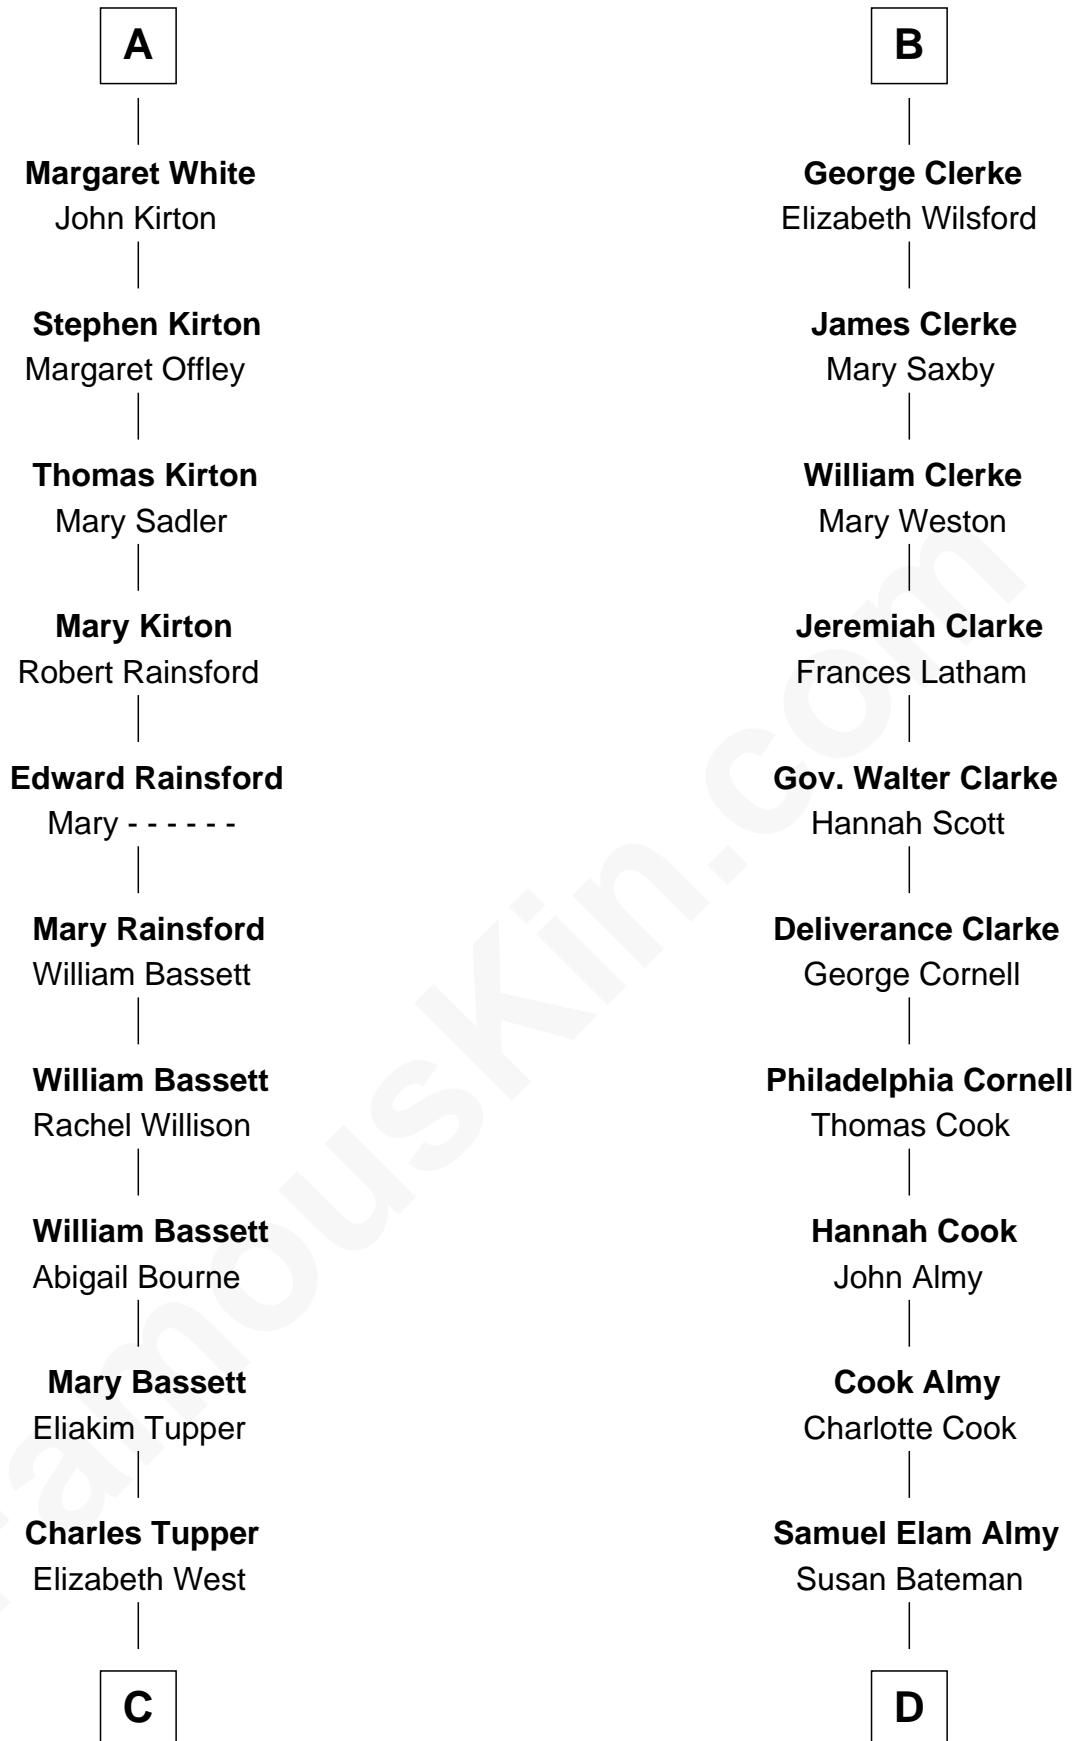

# FamousKin.com Relationship Chart of

**Sir Charles Tupper**

*6th Prime Minister of Canada*

18th cousin 2 times removed of

**Marilyn Monroe**

*Actress, Model, and Singer*

**Bartholomew de Badlesmere**

Margaret de Clare

**C**

**Rev. Charles Tupper**

Miriam Lockhart

**Sir Charles Tupper**

*6th Prime Minister of Canada*

**D**

**Susan Bateman Almy**

Charles Adams Gifford

**Frederick Almy Gifford**

Elizabeth Easton Tennant

**Charles Stanley Gifford**

Gladys Pearl Monroe

**Marilyn Monroe**

*Actress, Model, and Singer*

FamousKin.com