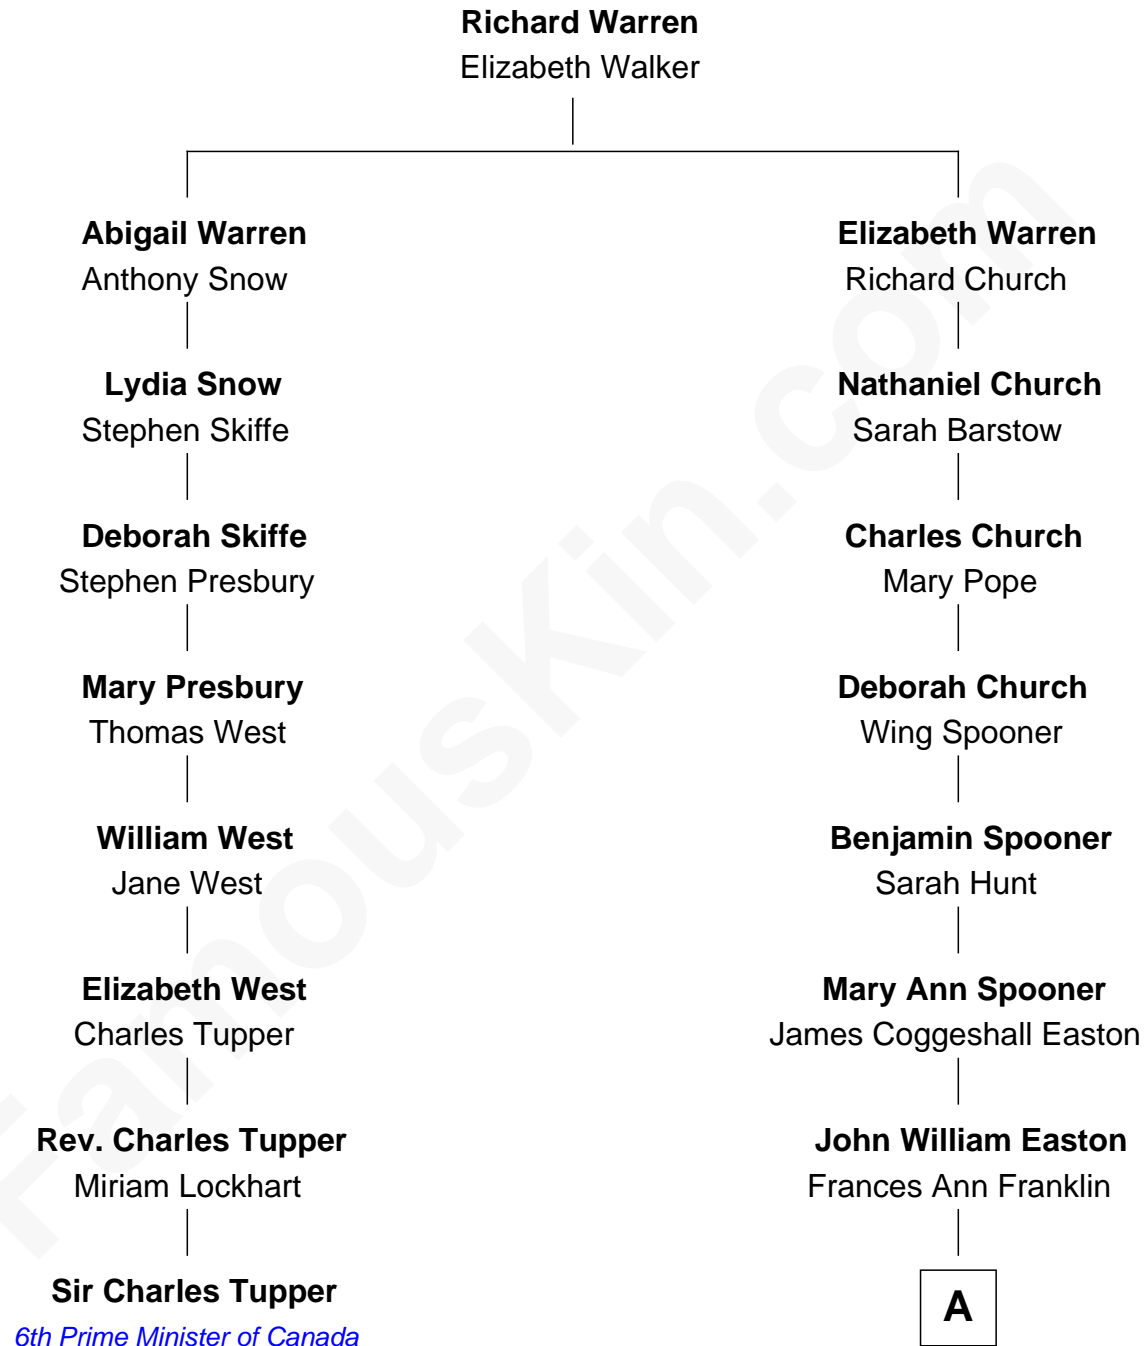

FamousKin.com Relationship Chart of

Sir Charles Tupper

6th Prime Minister of Canada

7th cousin 3 times removed of

Marilyn Monroe

Actress, Model, and Singer

A

—
Elizabeth Cutting Easton
William Congdon Tennant

—
Elizabeth Easton Tennant
Frederick Almy Gifford

—
Charles Stanley Gifford
Gladys Pearl Monroe

—
Marilyn Monroe
Actress, Model, and Singer

FamousKin.com