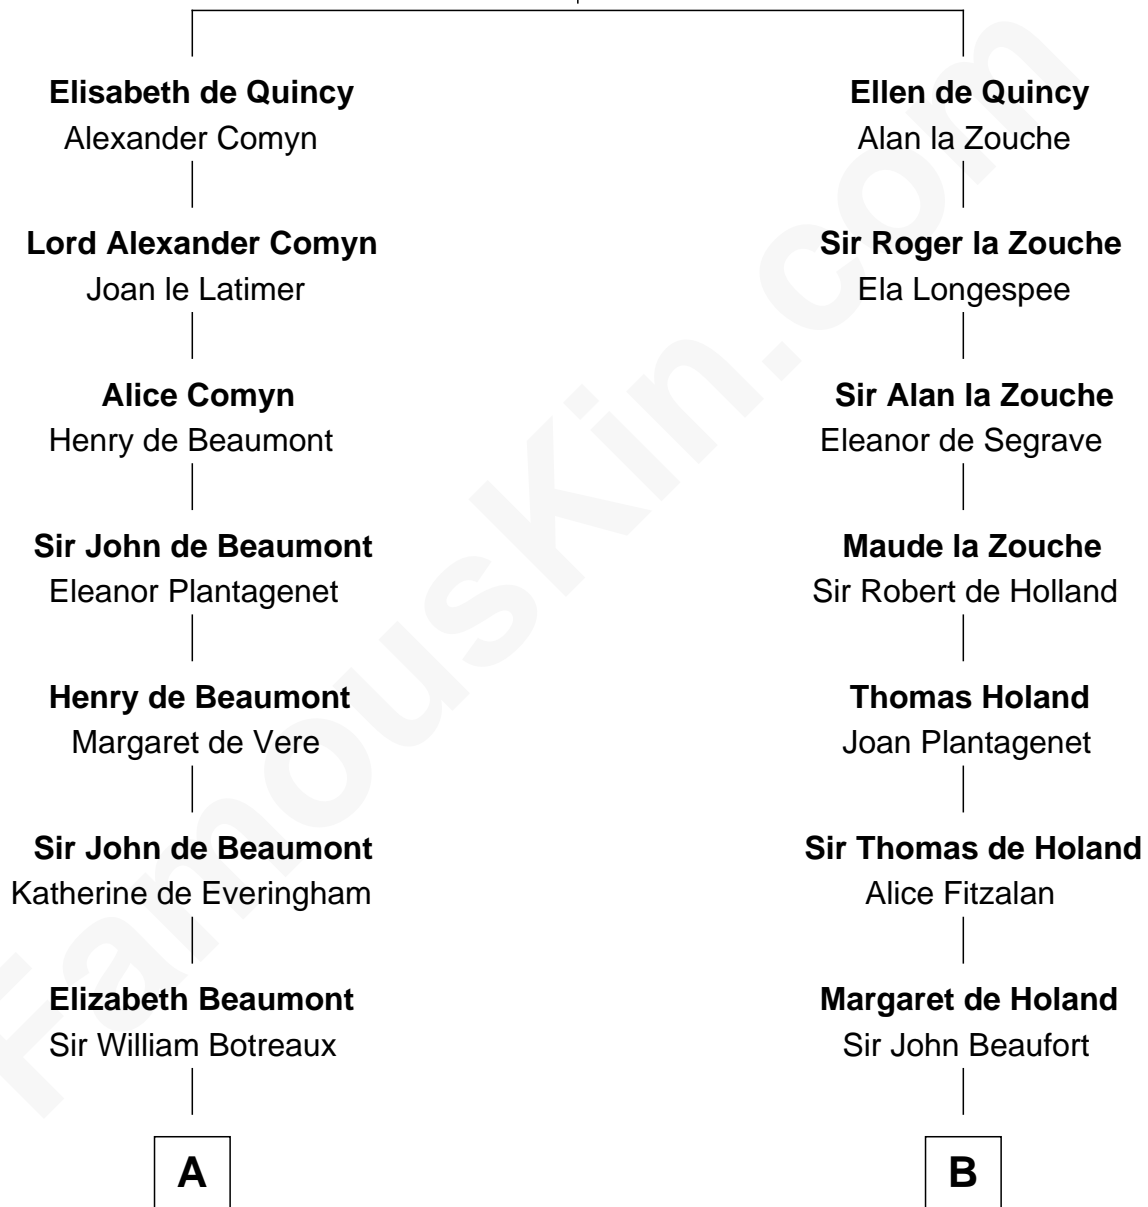

## Relationship Chart of

**Sir Charles Tupper**

*6th Prime Minister of Canada*

20th cousin 1 time removed of

**Noel Coward**

*Playwright, Actor, and Songwriter*

**Sir Roger de Quincy**

Helen of Galloway

**C**

**William Bassett**

Abigail Bourne

**Mary Bassett**

Eliakim Tupper

**Charles Tupper**

Elizabeth West

**Rev. Charles Tupper**