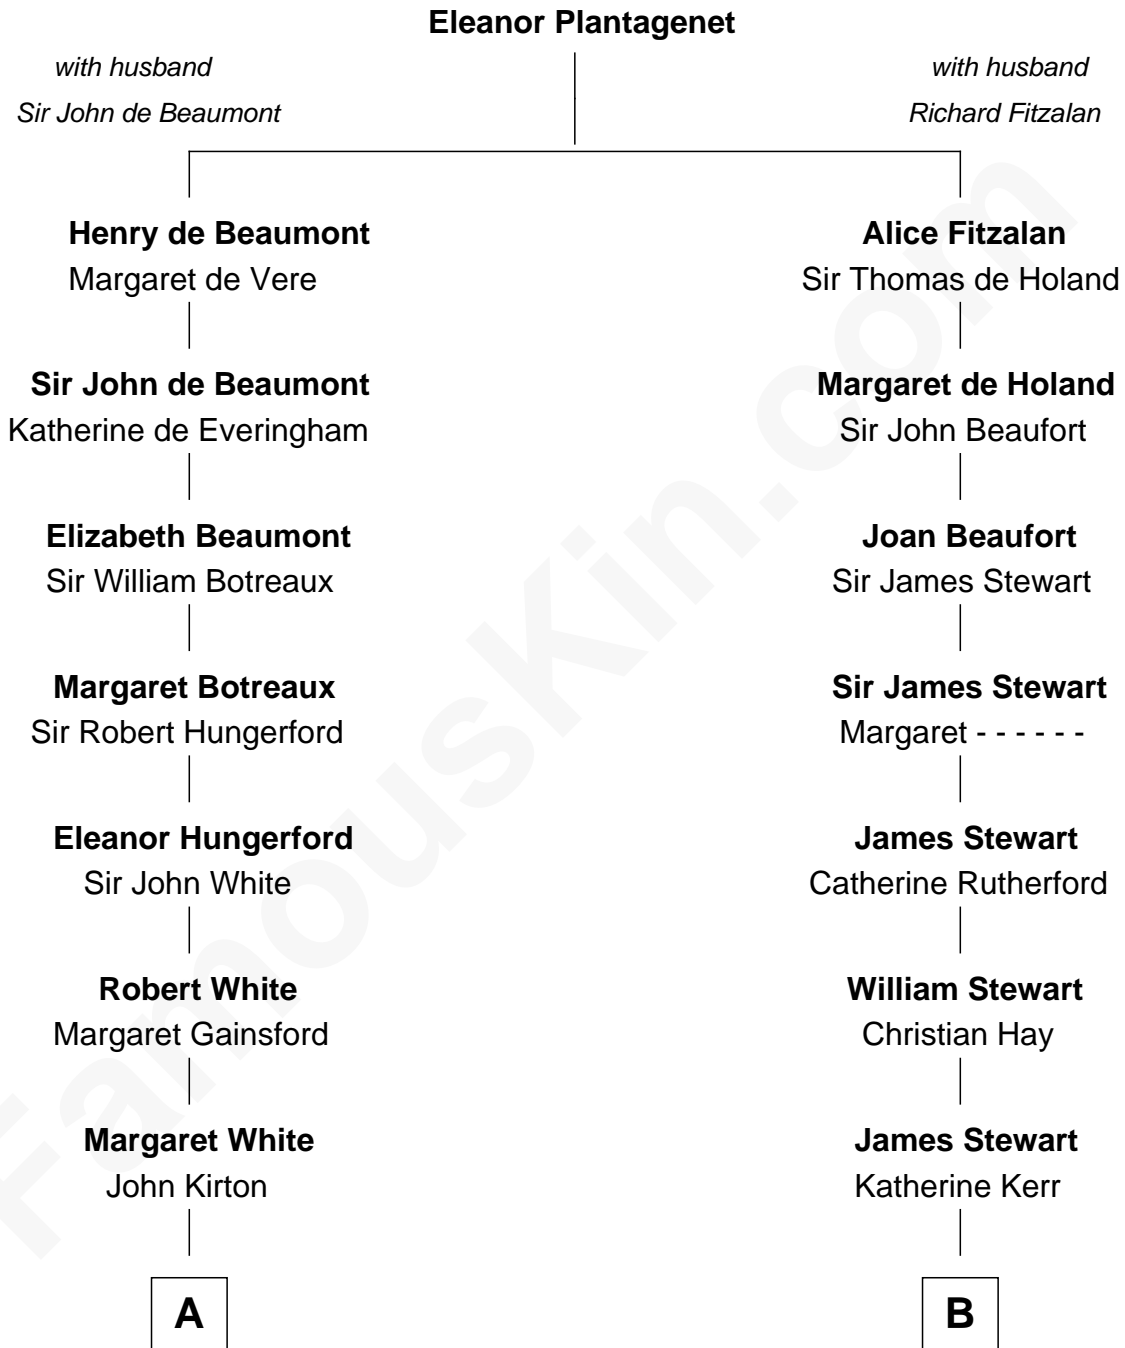

FamousKin.com Relationship Chart of

Sir Charles Tupper

6th Prime Minister of Canada

15th cousin 2 times removed of

Noel Coward

Playwright, Actor, and Songwriter

A

Stephen Kirton
Margaret Offley

Thomas Kirton
Mary Sadler

Mary Kirton
Robert Rainsford

Edward Rainsford
Mary - - - - -

Mary Rainsford
William Bassett

William Bassett
Rachel Willison

William Bassett
Abigail Bourne

Mary Bassett
Eliakim Tupper

Charles Tupper
Elizabeth West

Rev. Charles Tupper
Miriam Lockhart

Sir Charles Tupper
6th Prime Minister of Canada

B

Janet Stewart
John Veatch

Alexander Veitch
Margaret Scott

William Veitch
- - - - -

Robert Veitch
- - - - -