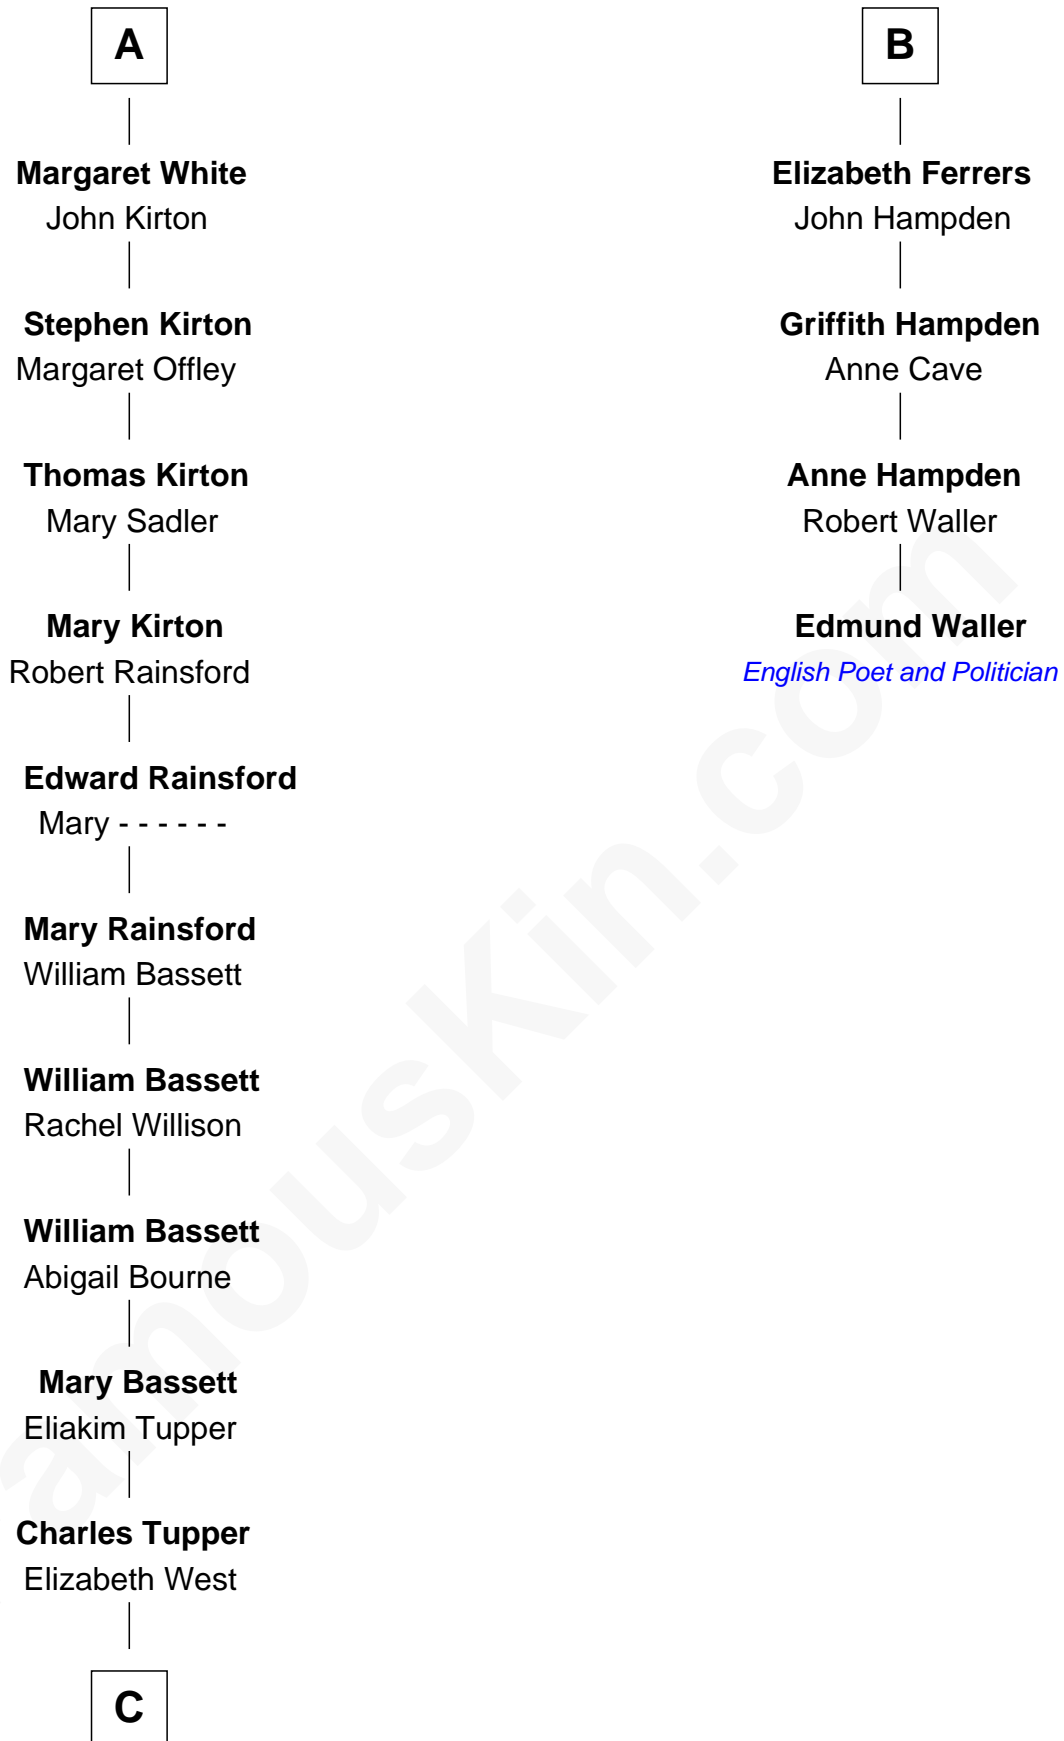

FamousKin.com

Relationship Chart of

Sir Charles Tupper

6th Prime Minister of Canada

10th cousin 8 times removed of

Edmund Waller

English Poet and Politician

Bartholomew de Badlesmere

Margaret de Clare

C

—
Rev. Charles Tupper

Miriam Lockhart

—
Sir Charles Tupper

6th Prime Minister of Canada

FamousKin.com