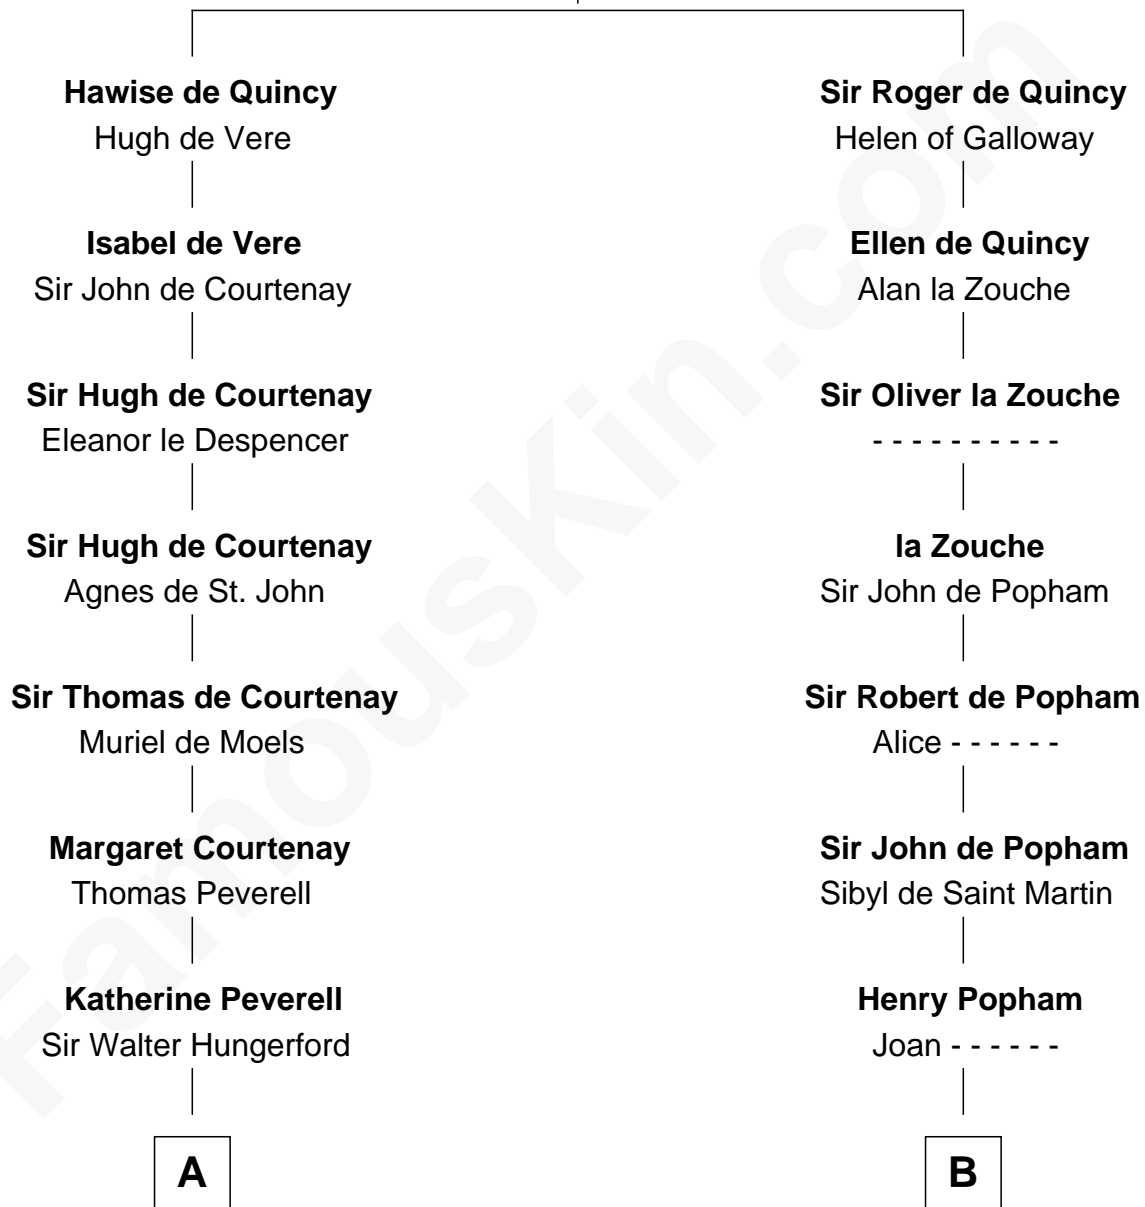

# FamousKin.com Relationship Chart of

**Sir Charles Tupper**

*6th Prime Minister of Canada*

14th cousin 7 times removed of

**Edmund Waller**

*English Poet and Politician*

**Saher de Quincy**  
Margaret de Beaumont

**C**

William Bassett

Abigail Bourne

Mary Bassett

Eliakim Tupper

Charles Tupper

Elizabeth West

Rev. Charles Tupper

Miriam Lockhart

Sir Charles Tupper

*6th Prime Minister of Canada*

FamousKin.com