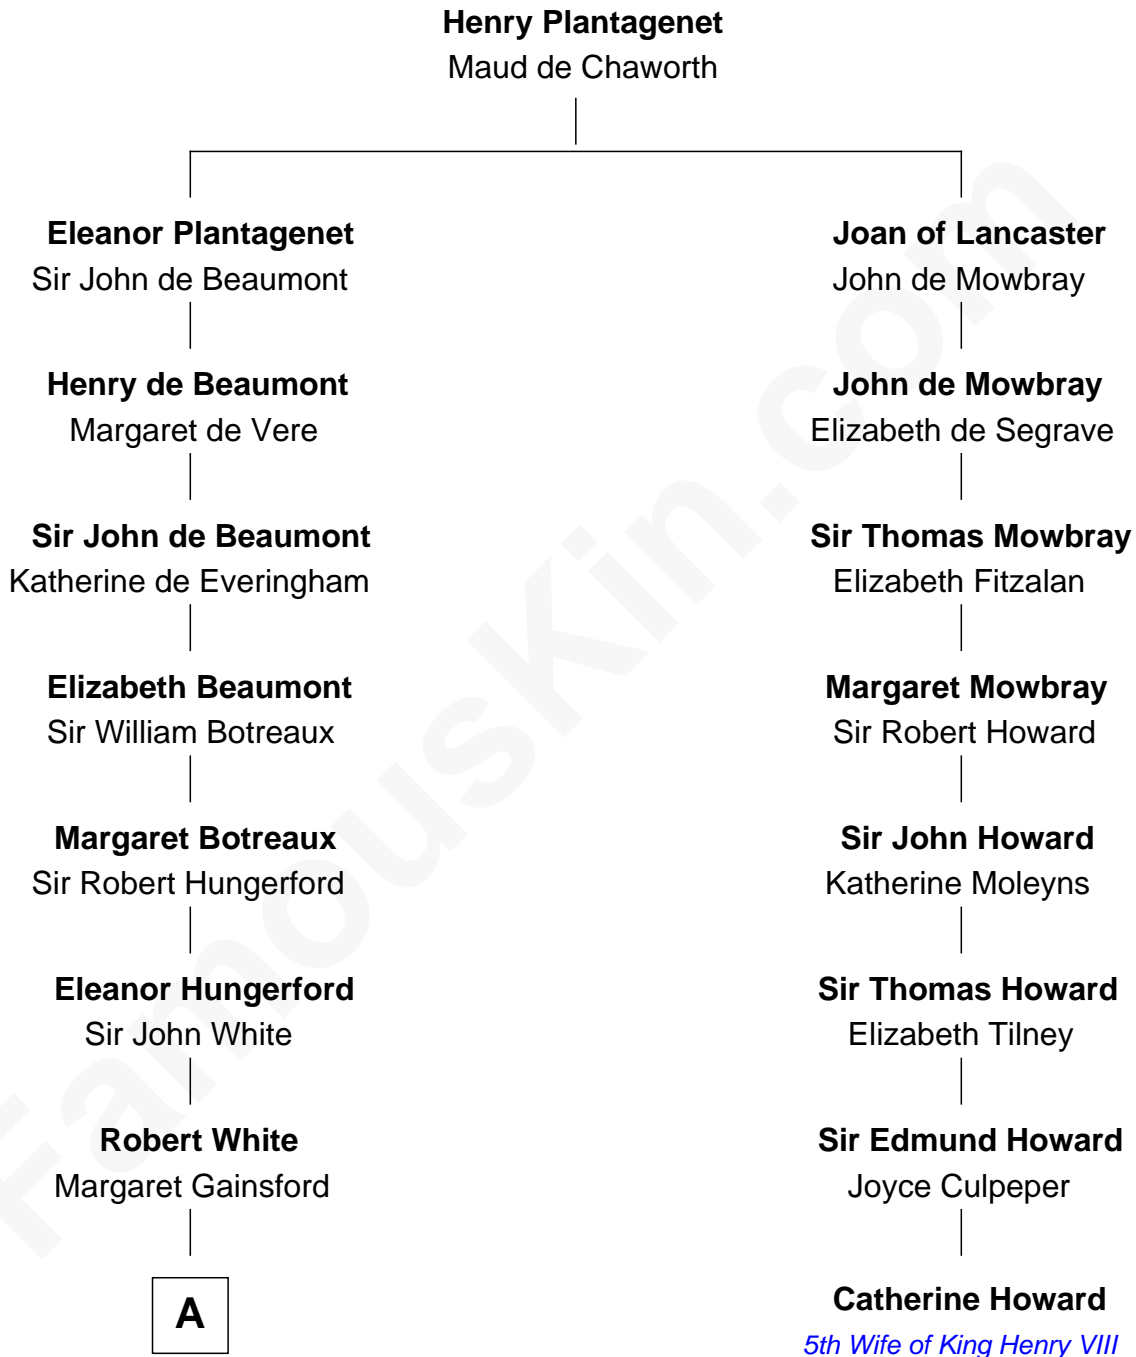

FamousKin.com

Relationship Chart of

Sir Charles Tupper

6th Prime Minister of Canada

7th cousin 11 times removed of

Catherine Howard

5th Wife of King Henry VIII

A

Margaret White

John Kirton

Stephen Kirton

Margaret Offley

Thomas Kirton

Mary Sadler

Mary Kirton

Robert Rainsford

Edward Rainsford

Mary - - - - -

Mary Rainsford

William Bassett

William Bassett

Rachel Willison

William Bassett

Abigail Bourne