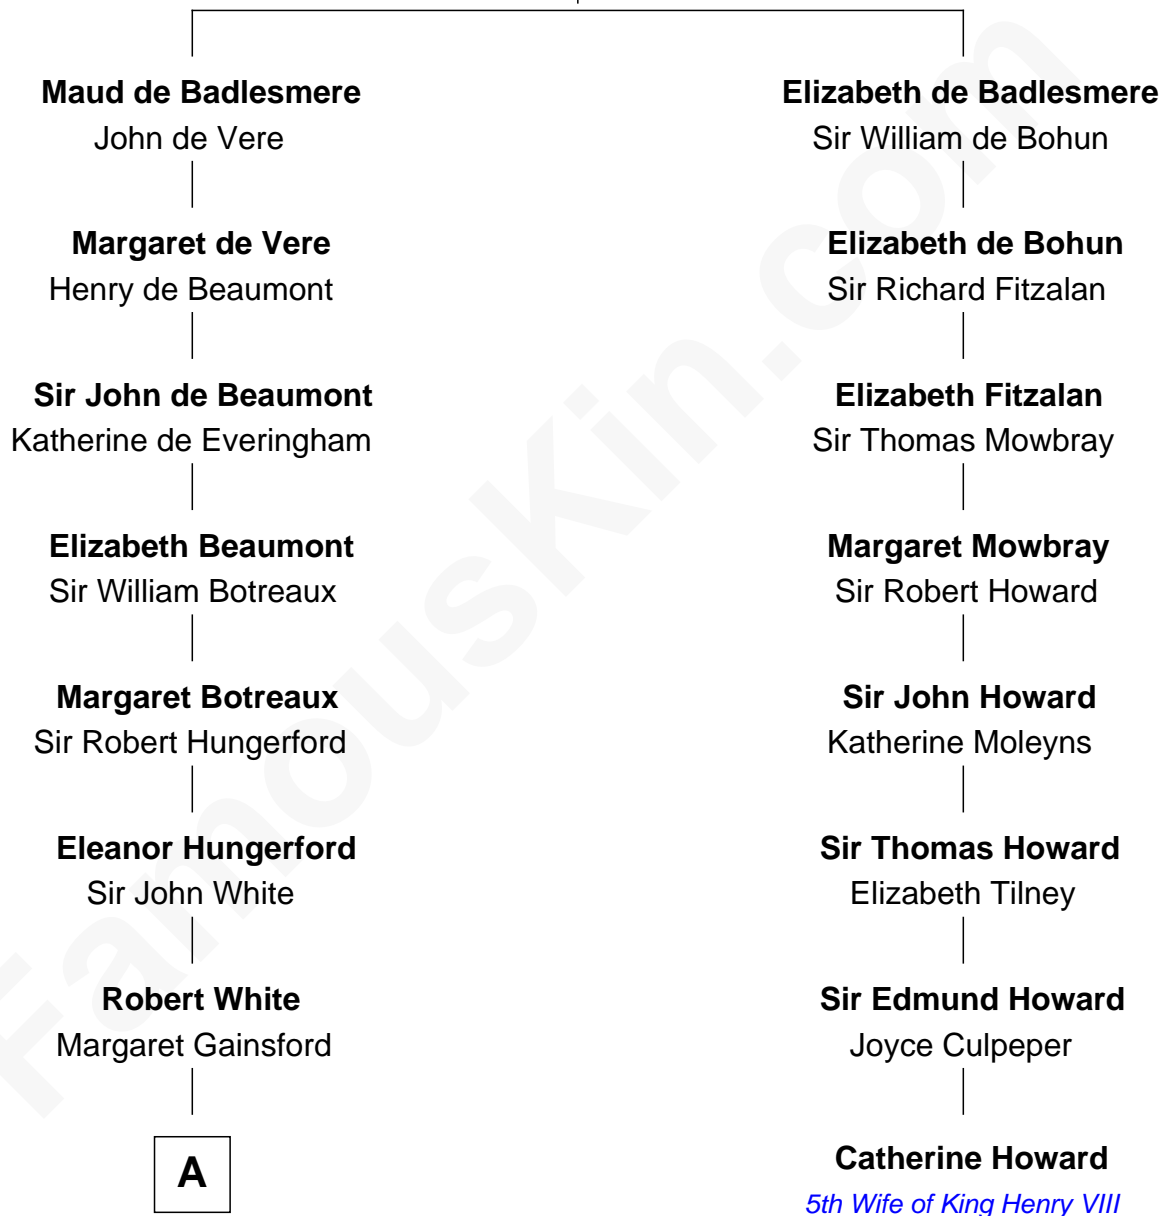

FamousKin.com Relationship Chart of

Sir Charles Tupper

6th Prime Minister of Canada

7th cousin 11 times removed of

Catherine Howard

5th Wife of King Henry VIII

Bartholomew de Badlesmere

Margaret de Clare

A

Margaret White

John Kirton

Stephen Kirton

Margaret Offley

Thomas Kirton

Mary Sadler

Mary Kirton