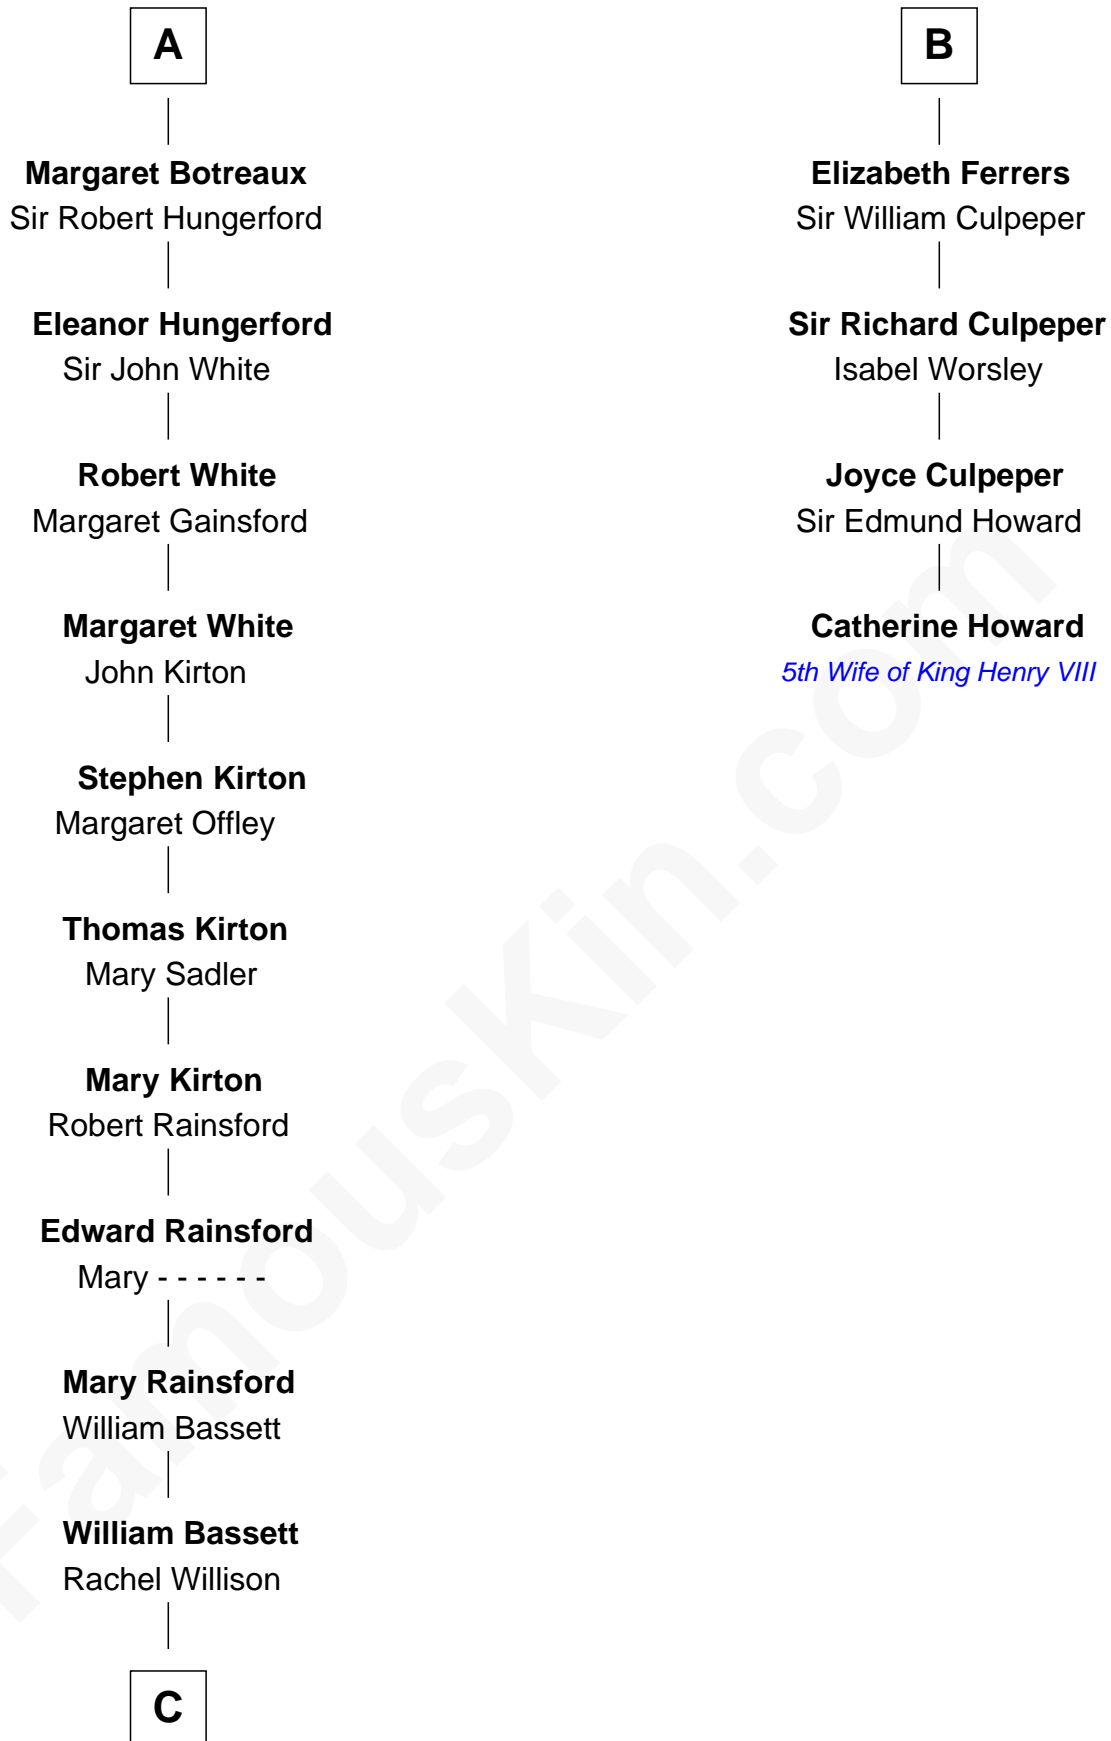

FamousKin.com

Relationship Chart of

Sir Charles Tupper

6th Prime Minister of Canada

10th cousin 11 times removed of

Catherine Howard

5th Wife of King Henry VIII

C

William Bassett

Abigail Bourne

Mary Bassett

Eliakim Tupper

Charles Tupper

Elizabeth West

Rev. Charles Tupper

Miriam Lockhart