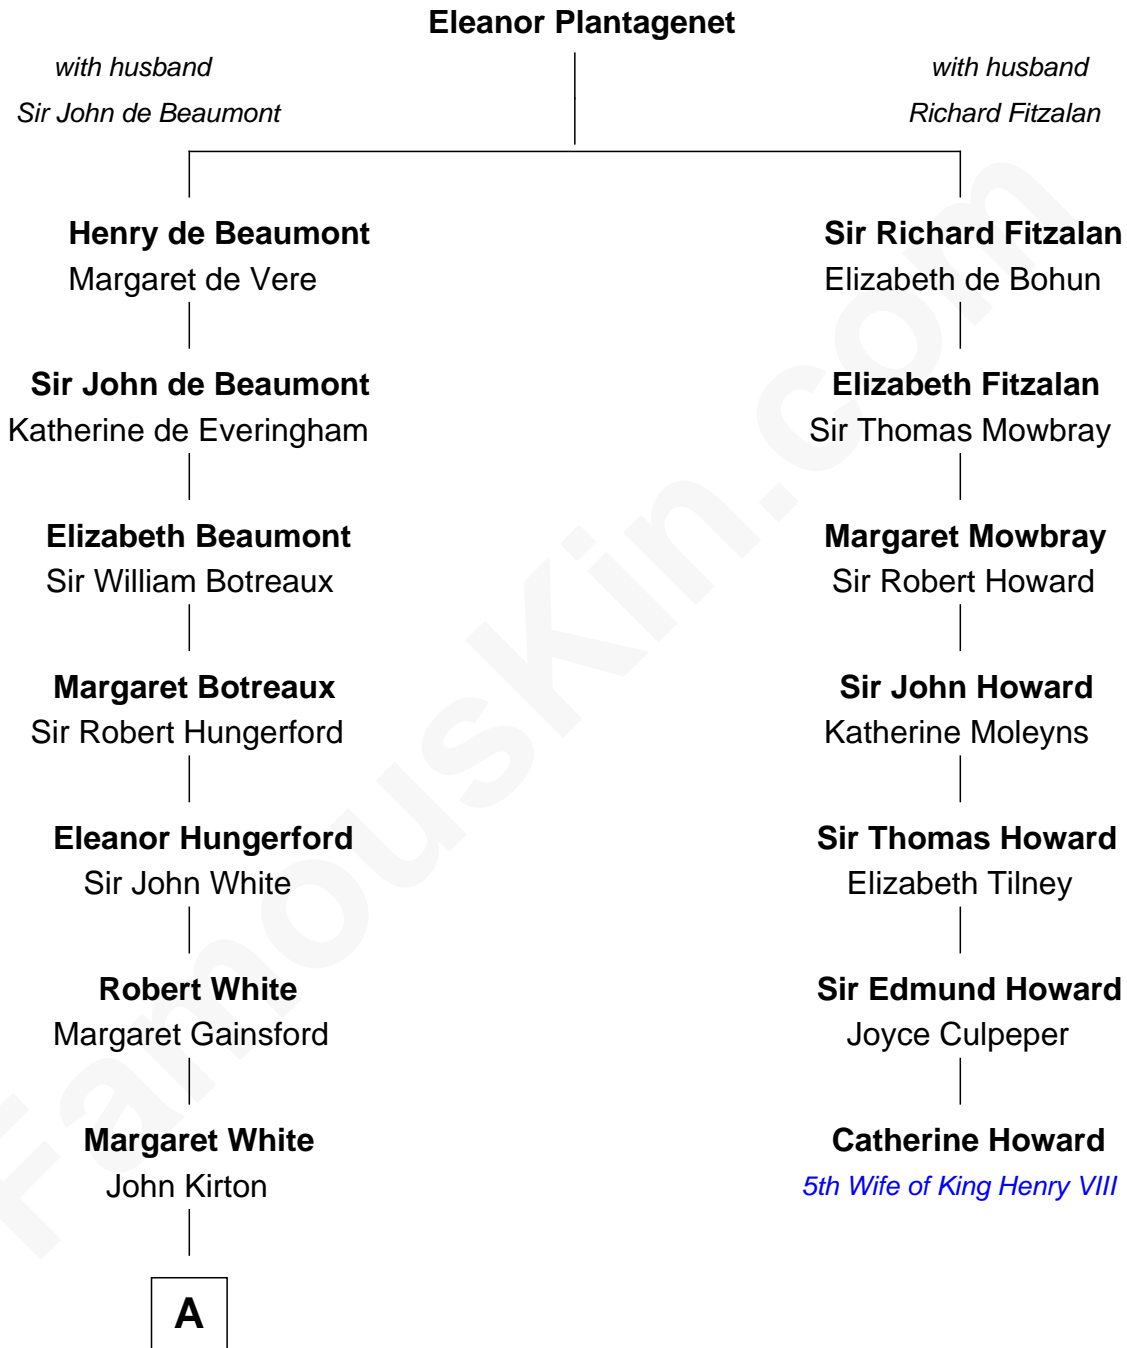

# FamousKin.com Relationship Chart of

**Sir Charles Tupper**

*6th Prime Minister of Canada*

6th cousin 11 times removed of

**Catherine Howard**

*5th Wife of King Henry VIII*

**A**

Stephen Kirton

Margaret Offley

Thomas Kirton

Mary Sadler

Mary Kirton

Robert Rainsford

Edward Rainsford

Mary - - - - -

Mary Rainsford

William Bassett

William Bassett

Rachel Willison

William Bassett

Abigail Bourne

Mary Bassett

Eliakim Tupper

Charles Tupper