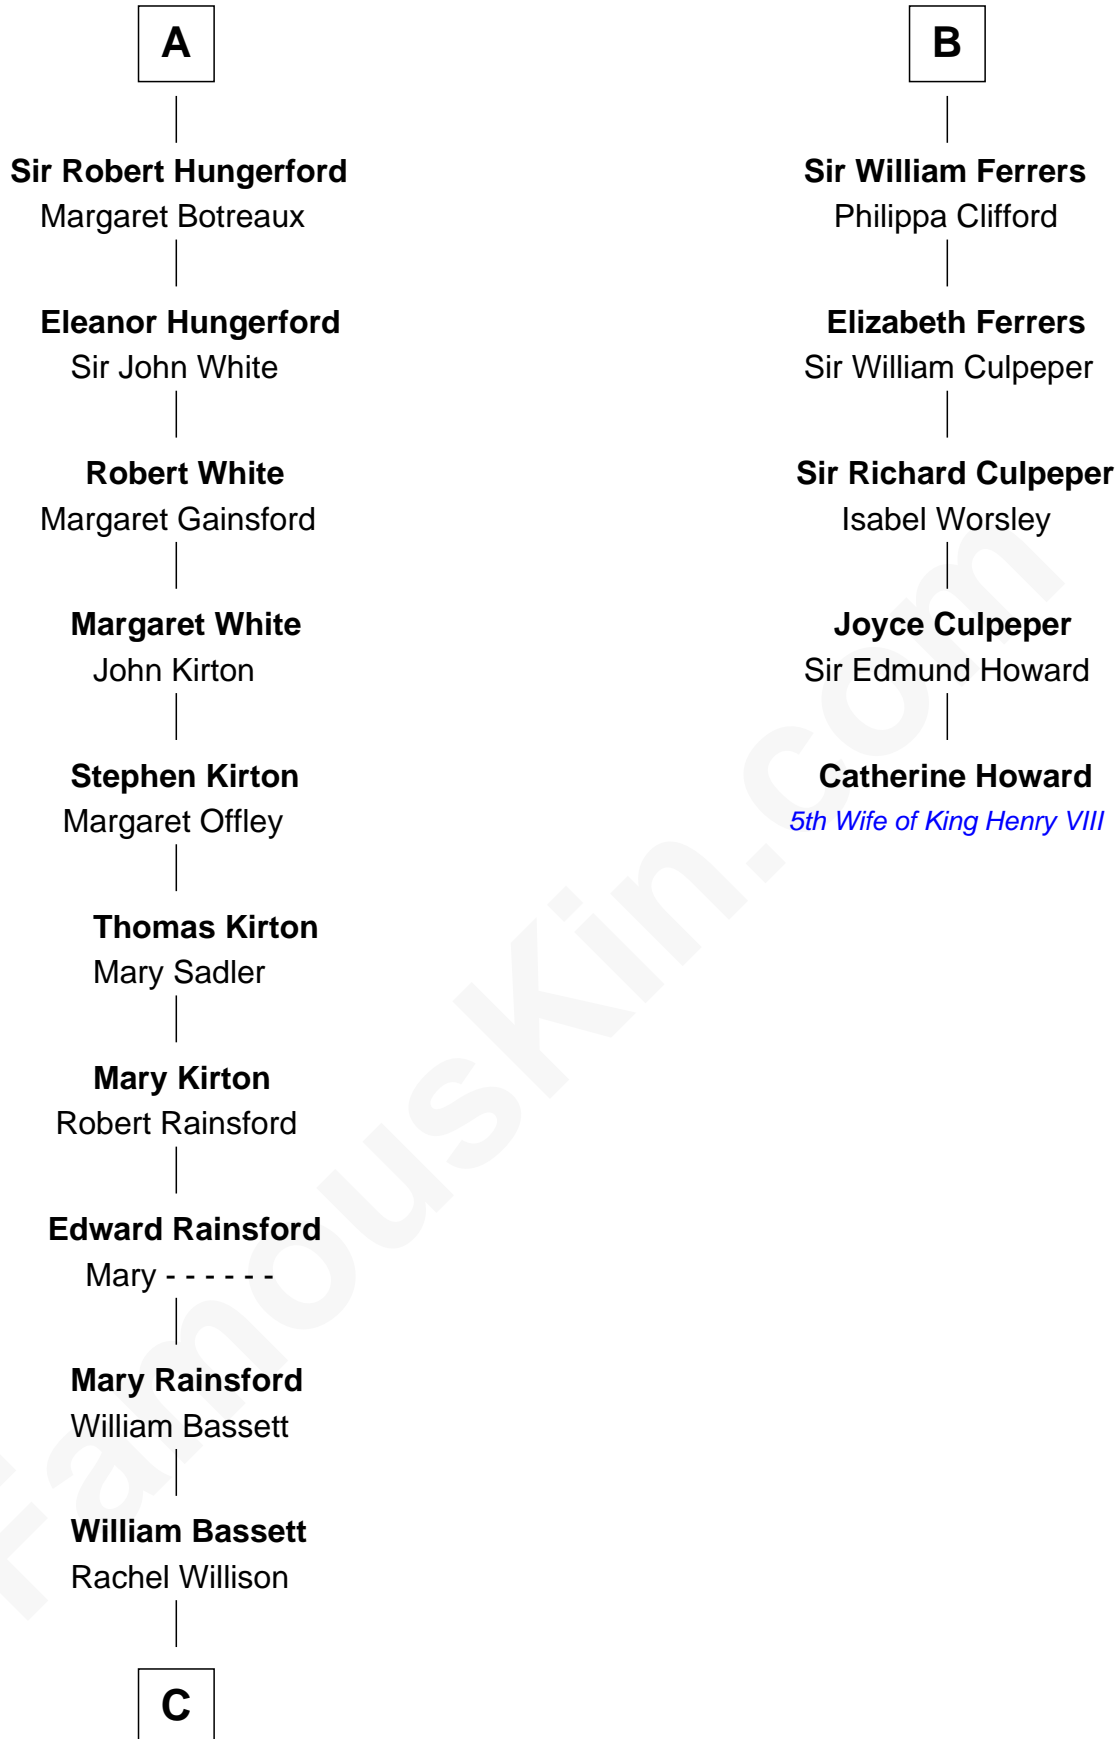

FamousKin.com

Relationship Chart of

Sir Charles Tupper

6th Prime Minister of Canada

11th cousin 10 times removed of

Catherine Howard

5th Wife of King Henry VIII

C

William Bassett

Abigail Bourne

Mary Bassett

Eliakim Tupper

Charles Tupper

Elizabeth West

Rev. Charles Tupper

Miriam Lockhart