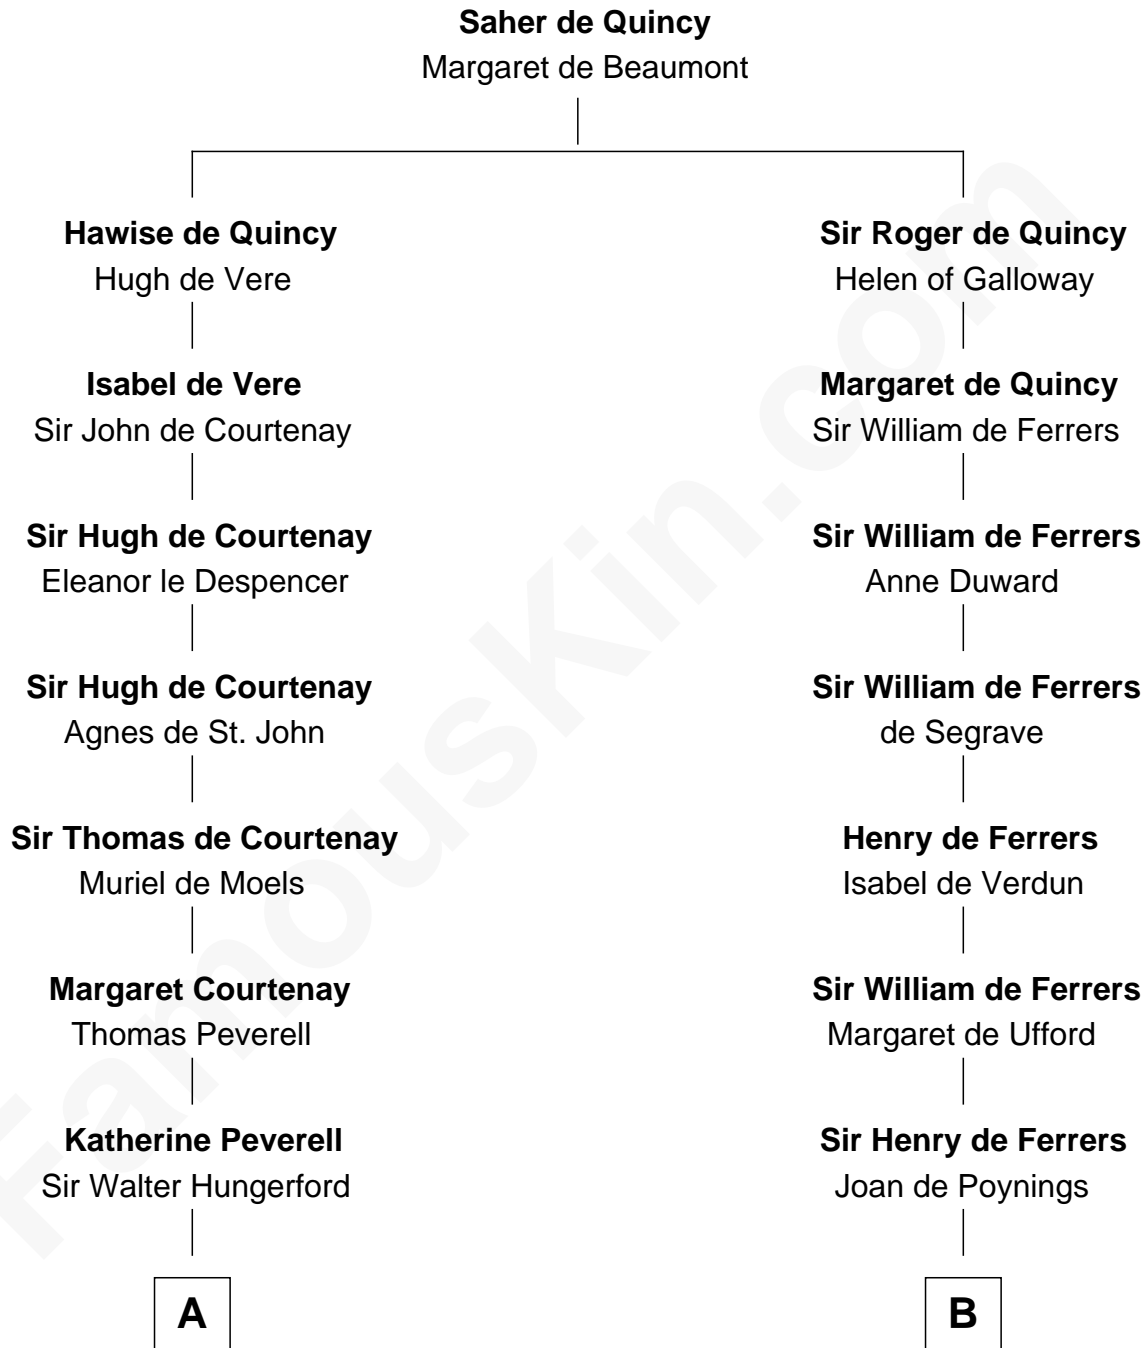

FamousKin.com

Relationship Chart of

Sir Charles Tupper

6th Prime Minister of Canada

11th cousin 10 times removed of

Catherine Howard

5th Wife of King Henry VIII

C

William Bassett

Abigail Bourne

Mary Bassett

Eliakim Tupper

Charles Tupper

Elizabeth West

Rev. Charles Tupper

Miriam Lockhart

Sir Charles Tupper

6th Prime Minister of Canada

FamousKin.com