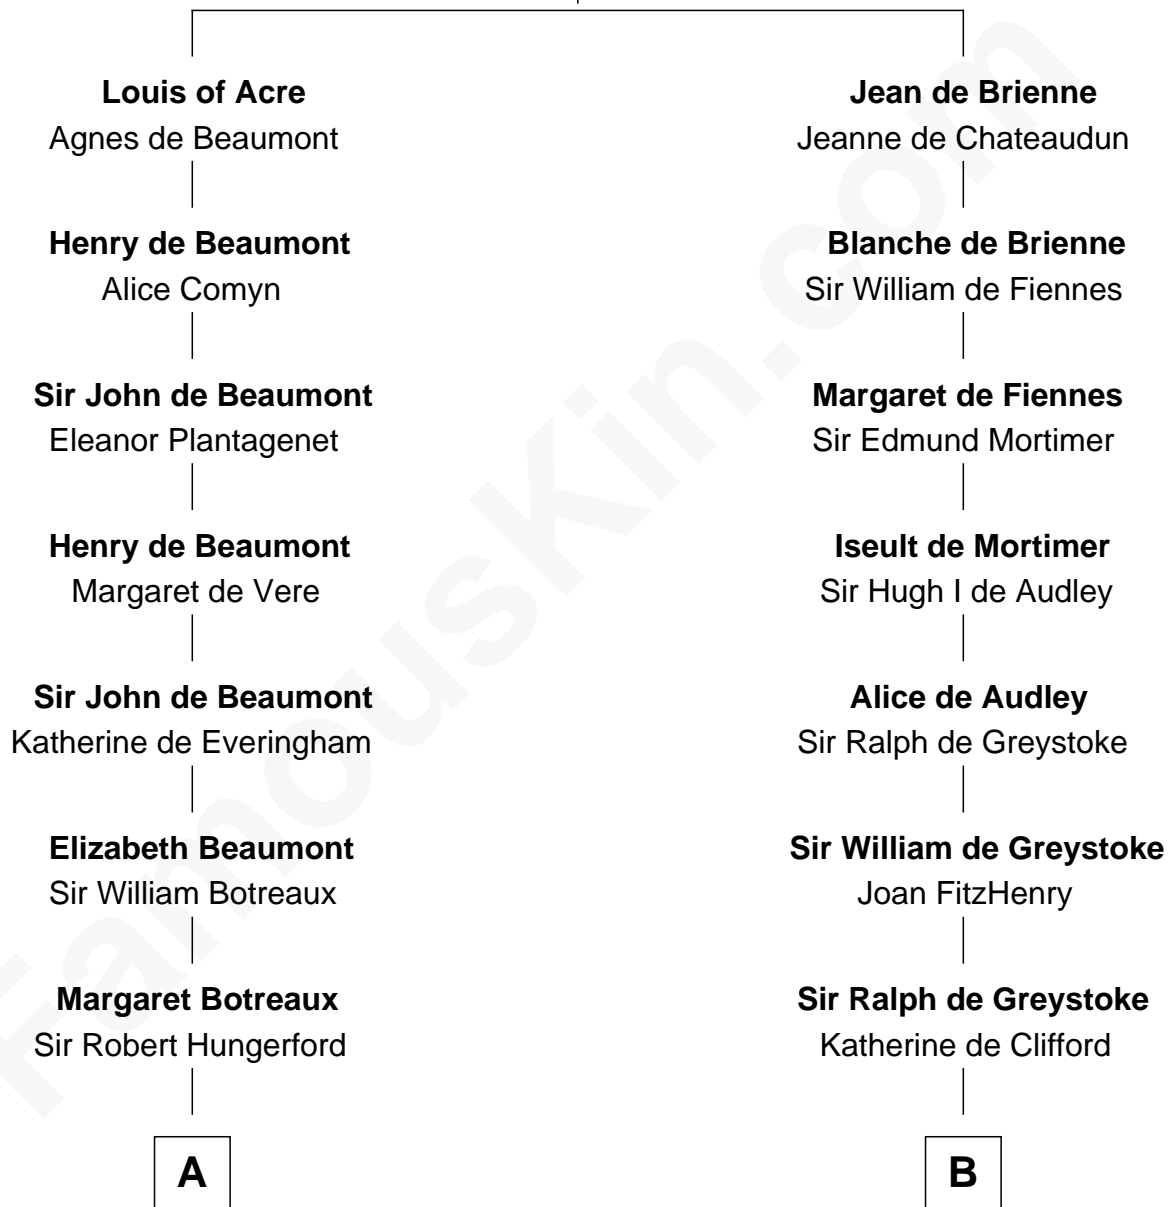

FamousKin.com Relationship Chart of

Sir Charles Tupper

6th Prime Minister of Canada

20th cousin 1 time removed of

Ralph Waldo Emerson

American Poet

John de Brienne
Berenguela of Leon

C

Mary Bassett
Eliakim Tupper

Charles Tupper
Elizabeth West

Rev. Charles Tupper
Miriam Lockhart

Sir Charles Tupper
6th Prime Minister of Canada

D

Rev. Samuel Moody
Hannah Sewall

Mary Moody
Rev. Joseph Emerson