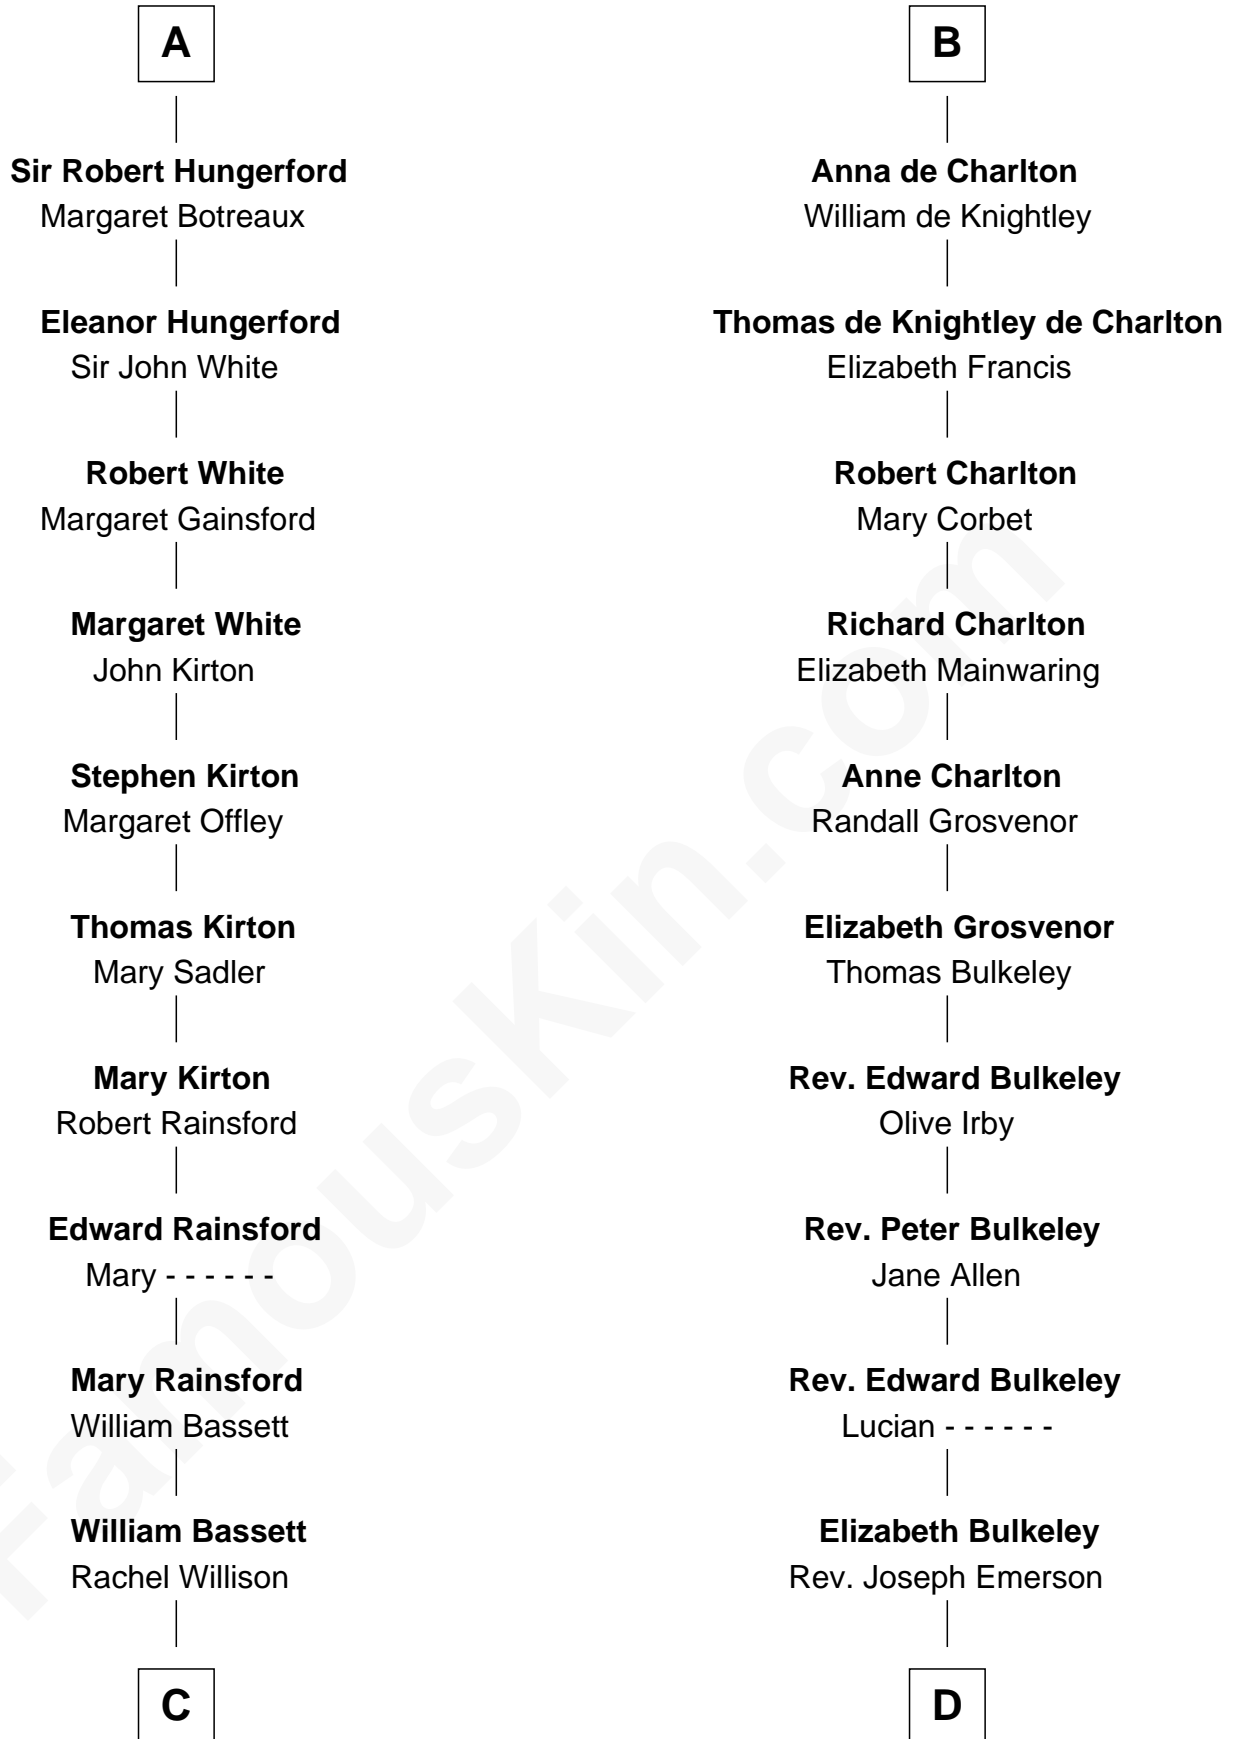

# FamousKin.com Relationship Chart of

**Sir Charles Tupper**

*6th Prime Minister of Canada*

21st cousin of

**Ralph Waldo Emerson**

*American Poet*

**Saher de Quincy**  
Margaret de Beaumont

**C**

**William Bassett**

Abigail Bourne

**Mary Bassett**

Eliakim Tupper

**Charles Tupper**

Elizabeth West

**Rev. Charles Tupper**

Miriam Lockhart