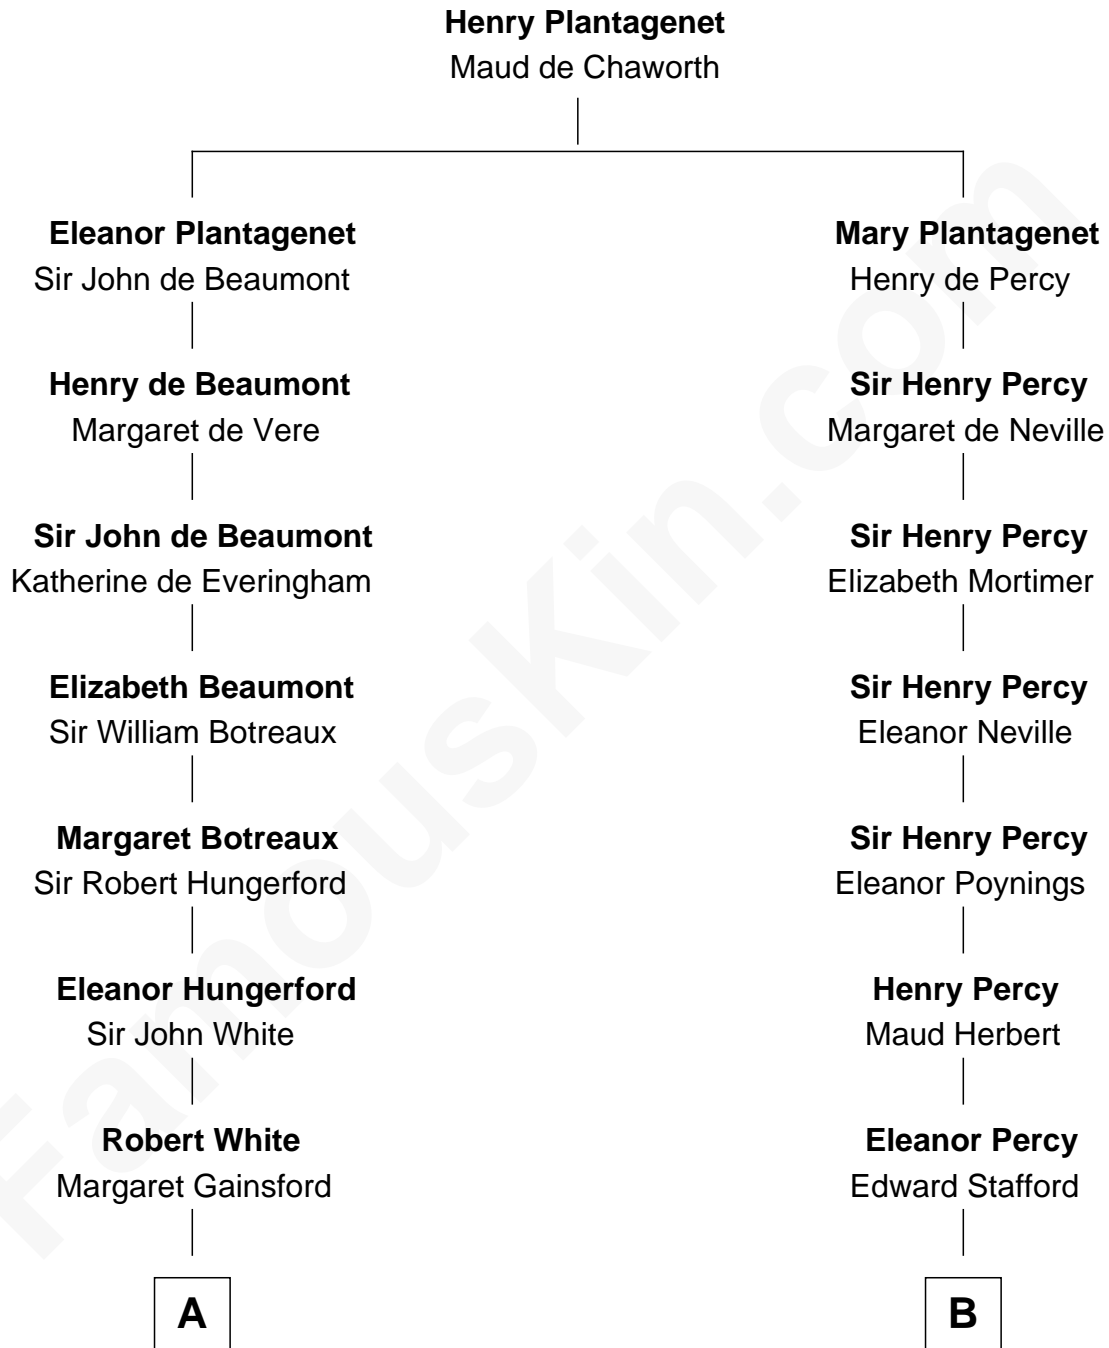

FamousKin.com Relationship Chart of

Sir Charles Tupper

6th Prime Minister of Canada

18th cousin 2 times removed of

Admiral Richard Byrd

Polar Explorer

C

Rev. Charles Tupper

Miriam Lockhart

Sir Charles Tupper

6th Prime Minister of Canada

D

Richard Evelyn Byrd

Anne Harrison

Col. William Byrd

Jane Meriwether Rivers

Richard Evelyn Byrd

Eleanor Bolling Flood

Admiral Richard Byrd

Polar Explorer

FamousKin.com