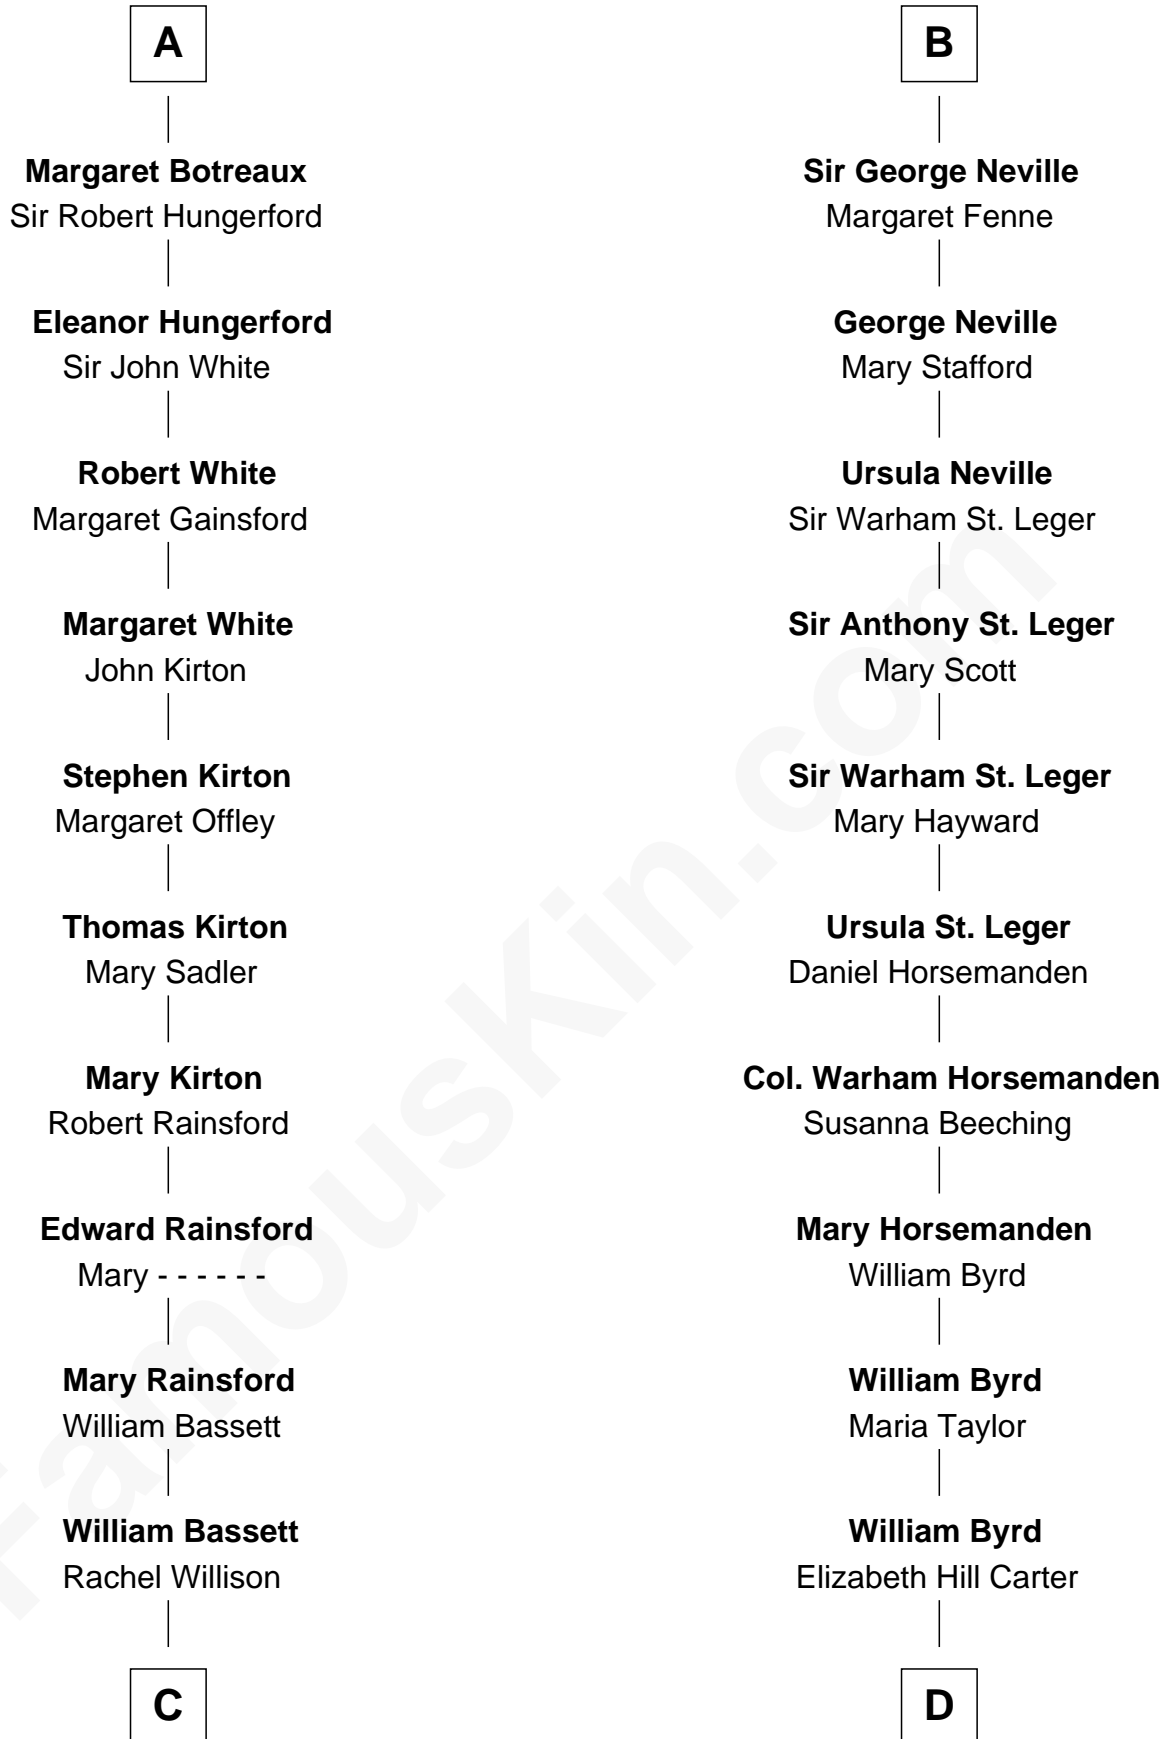

FamousKin.com

Relationship Chart of

Sir Charles Tupper

6th Prime Minister of Canada

21st cousin of

Admiral Richard Byrd

Polar Explorer

Sir Roger de Quincy

Helen of Galloway

C

William Bassett

Abigail Bourne

Mary Bassett

Eliakim Tupper

Charles Tupper

Elizabeth West