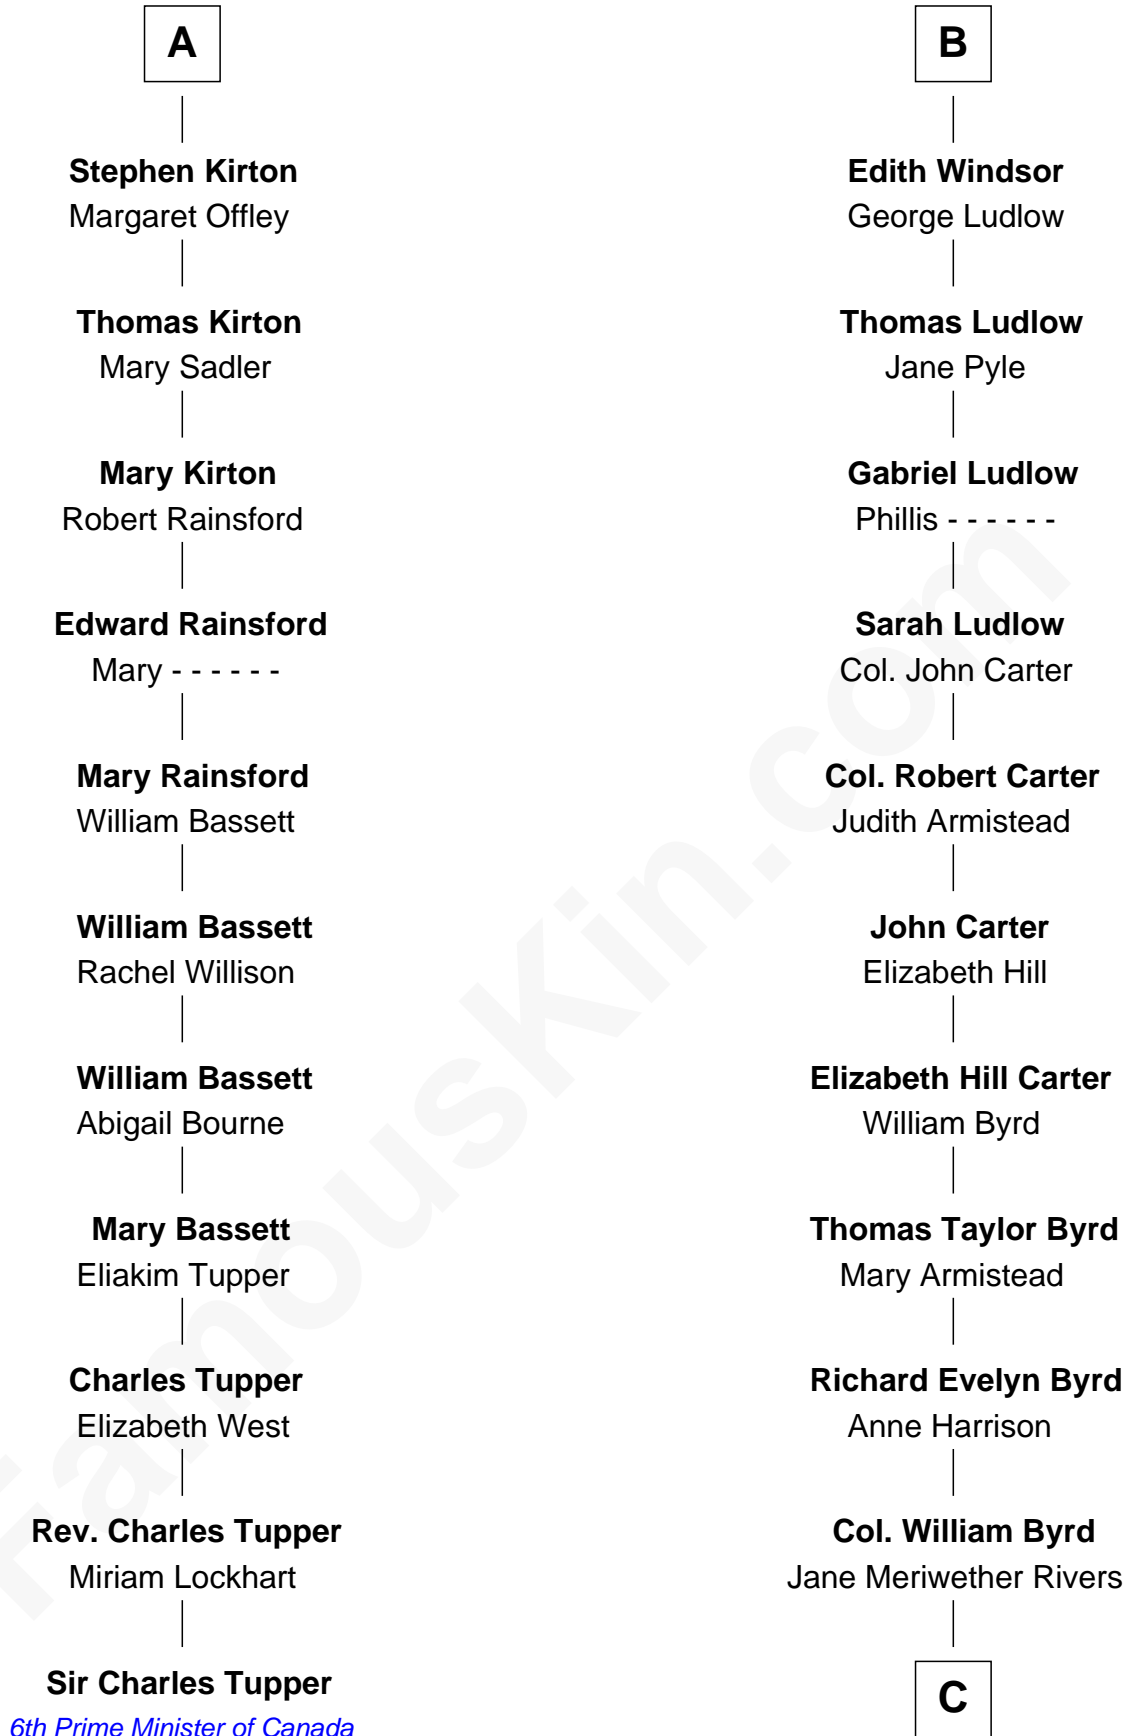

## Relationship Chart of

**Sir Charles Tupper**

*6th Prime Minister of Canada*

17th cousin 1 time removed of

**Admiral Richard Byrd**

*Polar Explorer*

**Sir Hugh de Courtenay**

Agnes de St. John

**Eleanor Hungerford**

Sir John White

**Robert White**

Margaret Gainsford

**Margaret White**

John Kirton

**A**

**Sir Hugh de Courtnay**

John Andrews

**Elizabeth Andrews**

Sir Thomas de Windsor

**Sir Andrews de Windsor**

Elizabeth Blount

**B**

C

Richard Evelyn Byrd  
Eleanor Bolling Flood