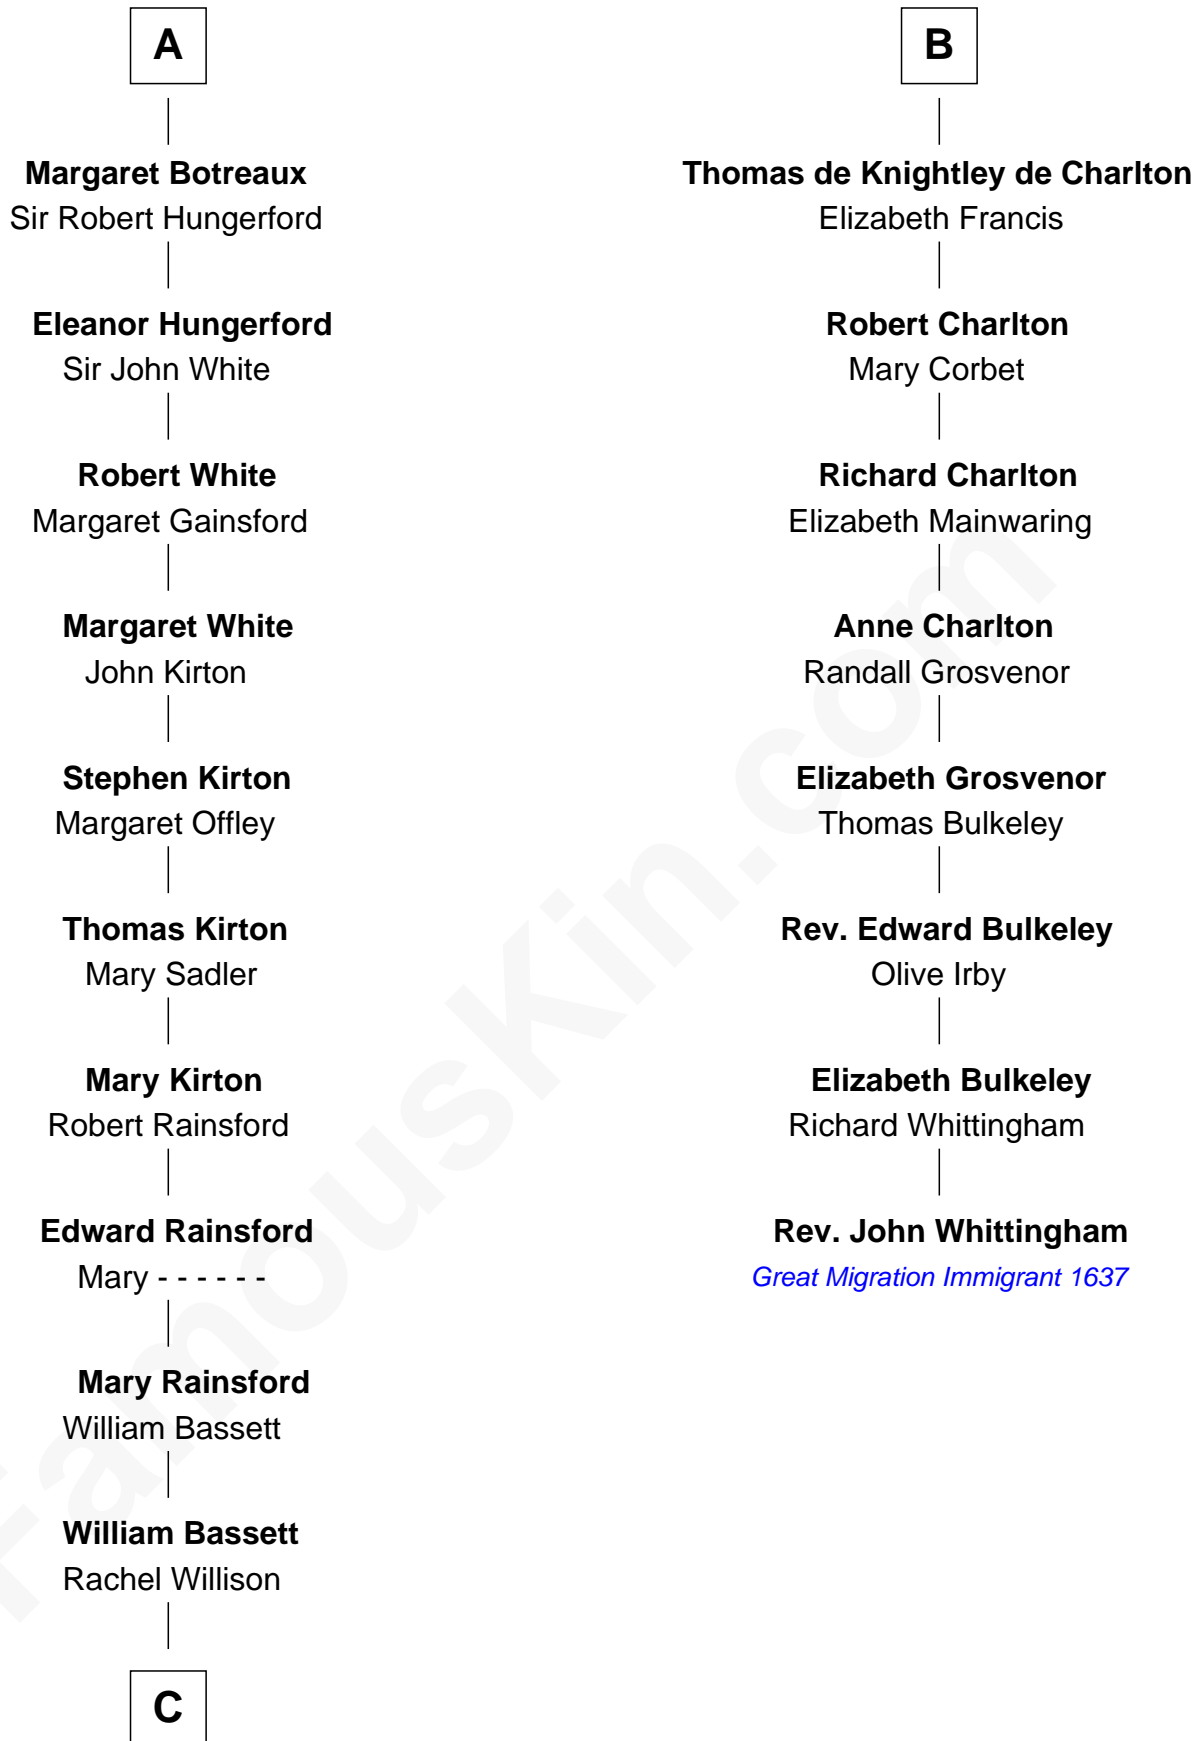

FamousKin.com Relationship Chart of

Sir Charles Tupper

6th Prime Minister of Canada

14th cousin 7 times removed of

Rev. John Whittingham

(c1616 - 1639) Great Migration Immigrant 1637

C

William Bassett

Abigail Bourne

Mary Bassett

Eliakim Tupper

Charles Tupper

Elizabeth West

Rev. Charles Tupper

Miriam Lockhart

Sir Charles Tupper