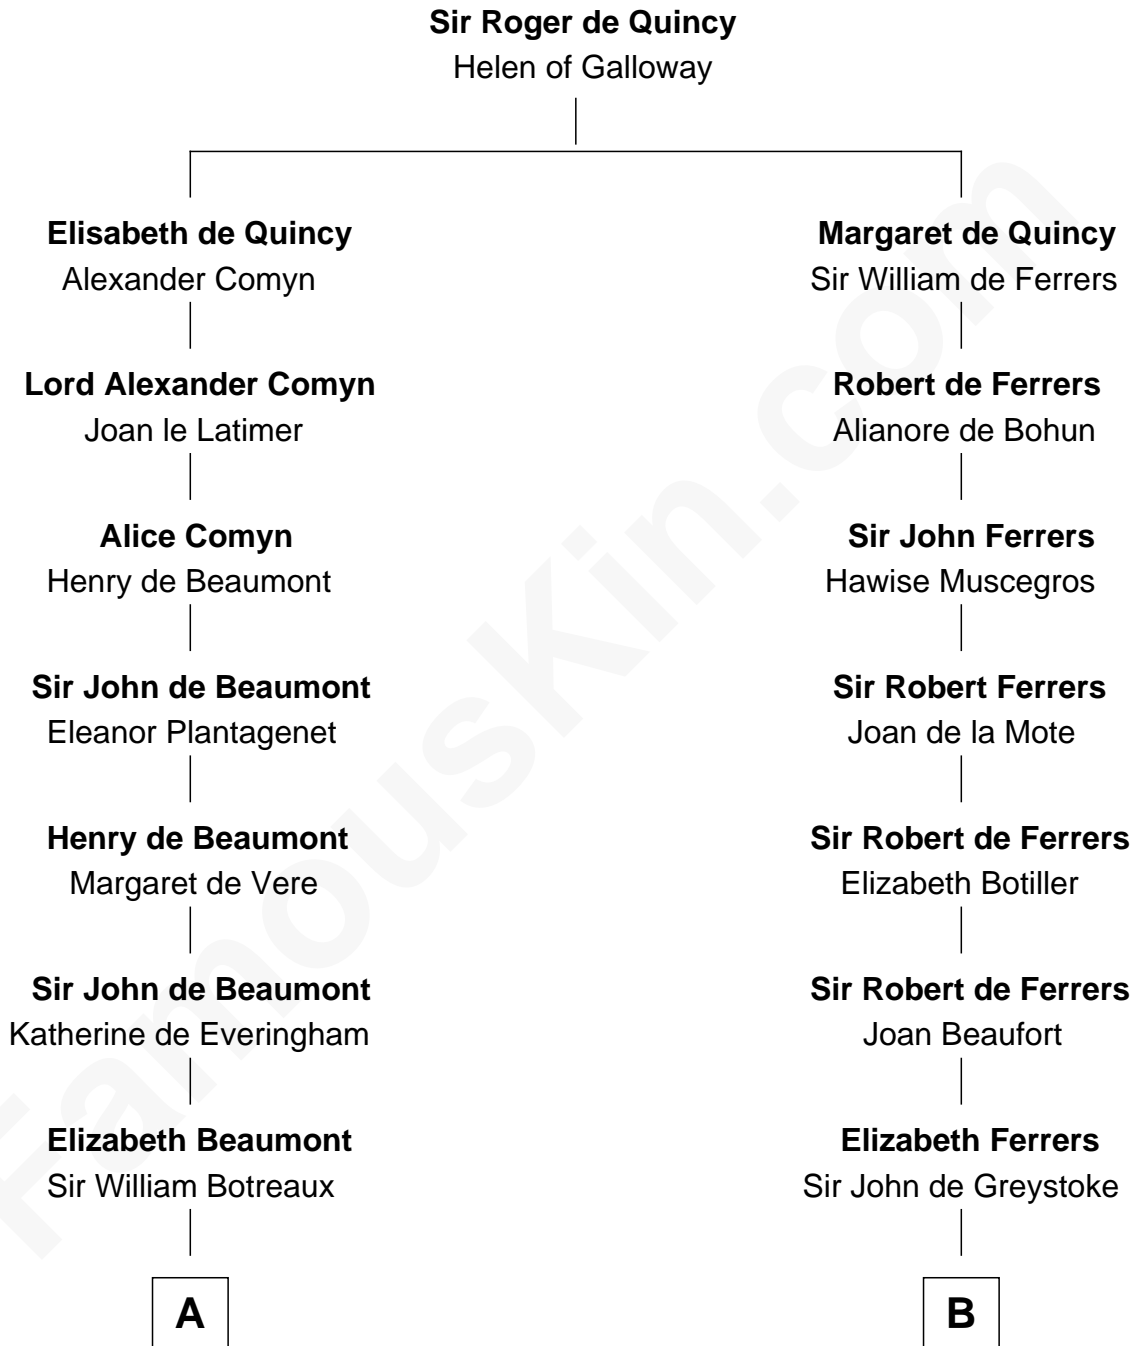

## Relationship Chart of

**Sir Charles Tupper**

*6th Prime Minister of Canada*

18th cousin 3 times removed of

**Robert Treat Paine**

*Signer of the Declaration of Independence*

**C**

**William Bassett**

Abigail Bourne

**Mary Bassett**

Eliakim Tupper

**Charles Tupper**

Elizabeth West

**Rev. Charles Tupper**

Miriam Lockhart

**Sir Charles Tupper**