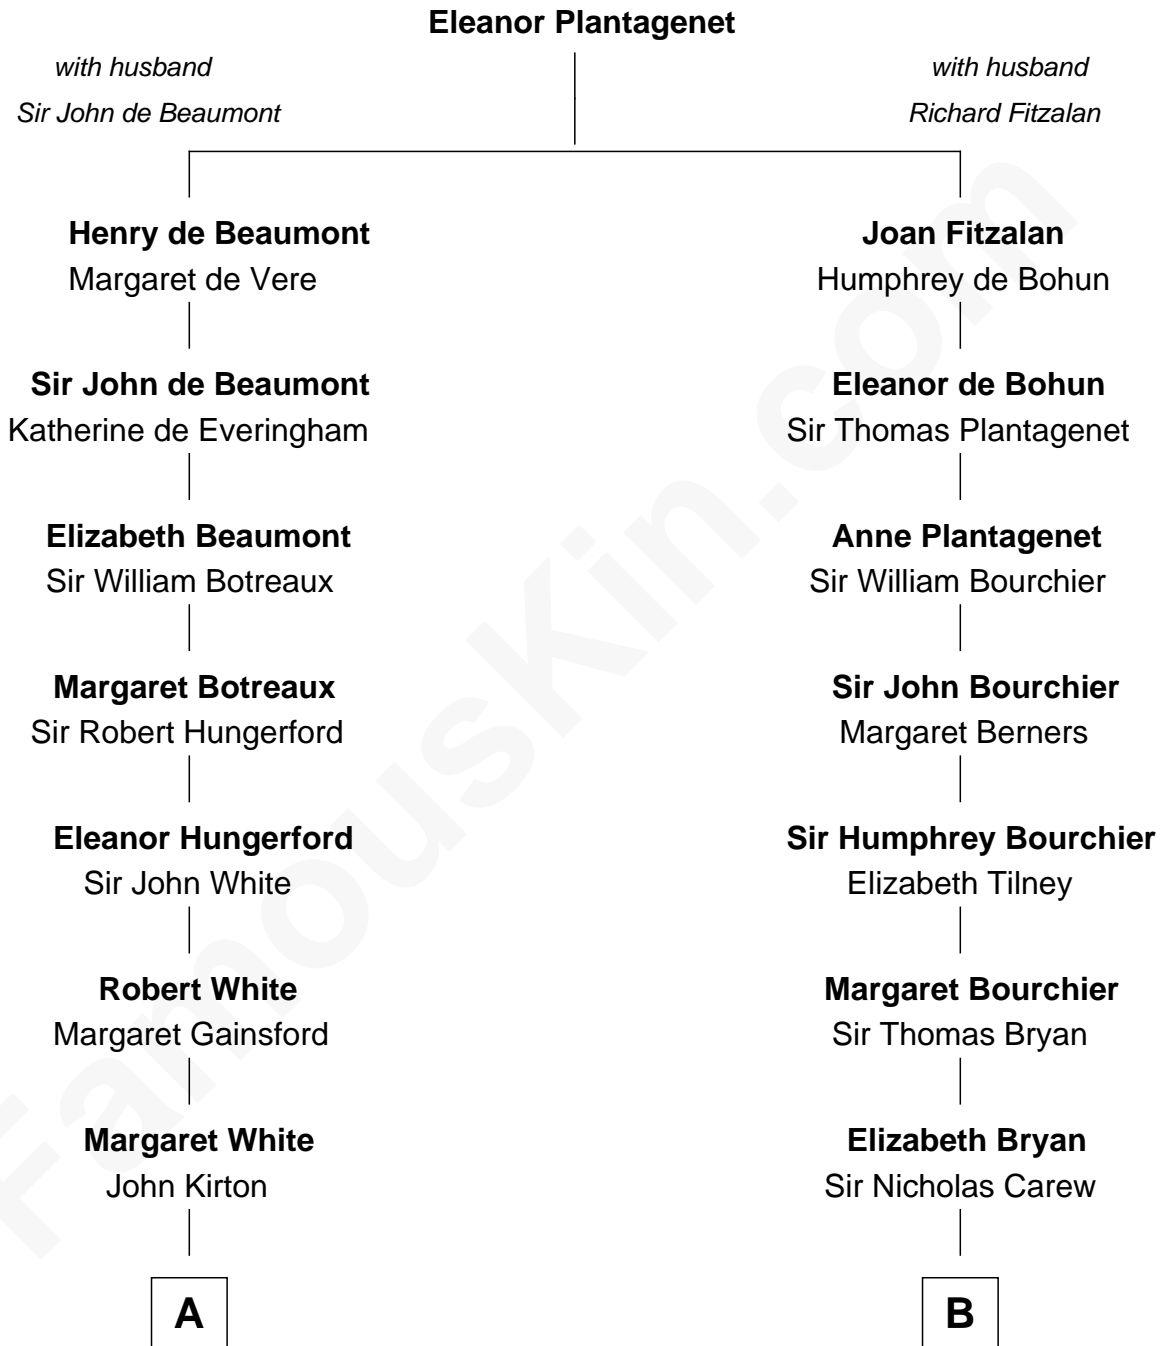

FamousKin.com Relationship Chart of

Sir Charles Tupper

6th Prime Minister of Canada

14th cousin 3 times removed of

Robert Treat Paine

Signer of the Declaration of Independence

A

Stephen Kirton
Margaret Offley

Thomas Kirton
Mary Sadler

Mary Kirton
Robert Rainsford

Edward Rainsford
Mary - - - - -

Mary Rainsford
William Bassett

William Bassett
Rachel Willison

William Bassett
Abigail Bourne

Mary Bassett
Eliakim Tupper

Charles Tupper
Elizabeth West

Rev. Charles Tupper
Miriam Lockhart

Sir Charles Tupper
6th Prime Minister of Canada

B

Mary Carew
Sir Arthur Darcy

Sir Edward Darcy
Elizabeth Astley

Isabella Darcy
John Launce

Mary Launce
Rev. John Sherman