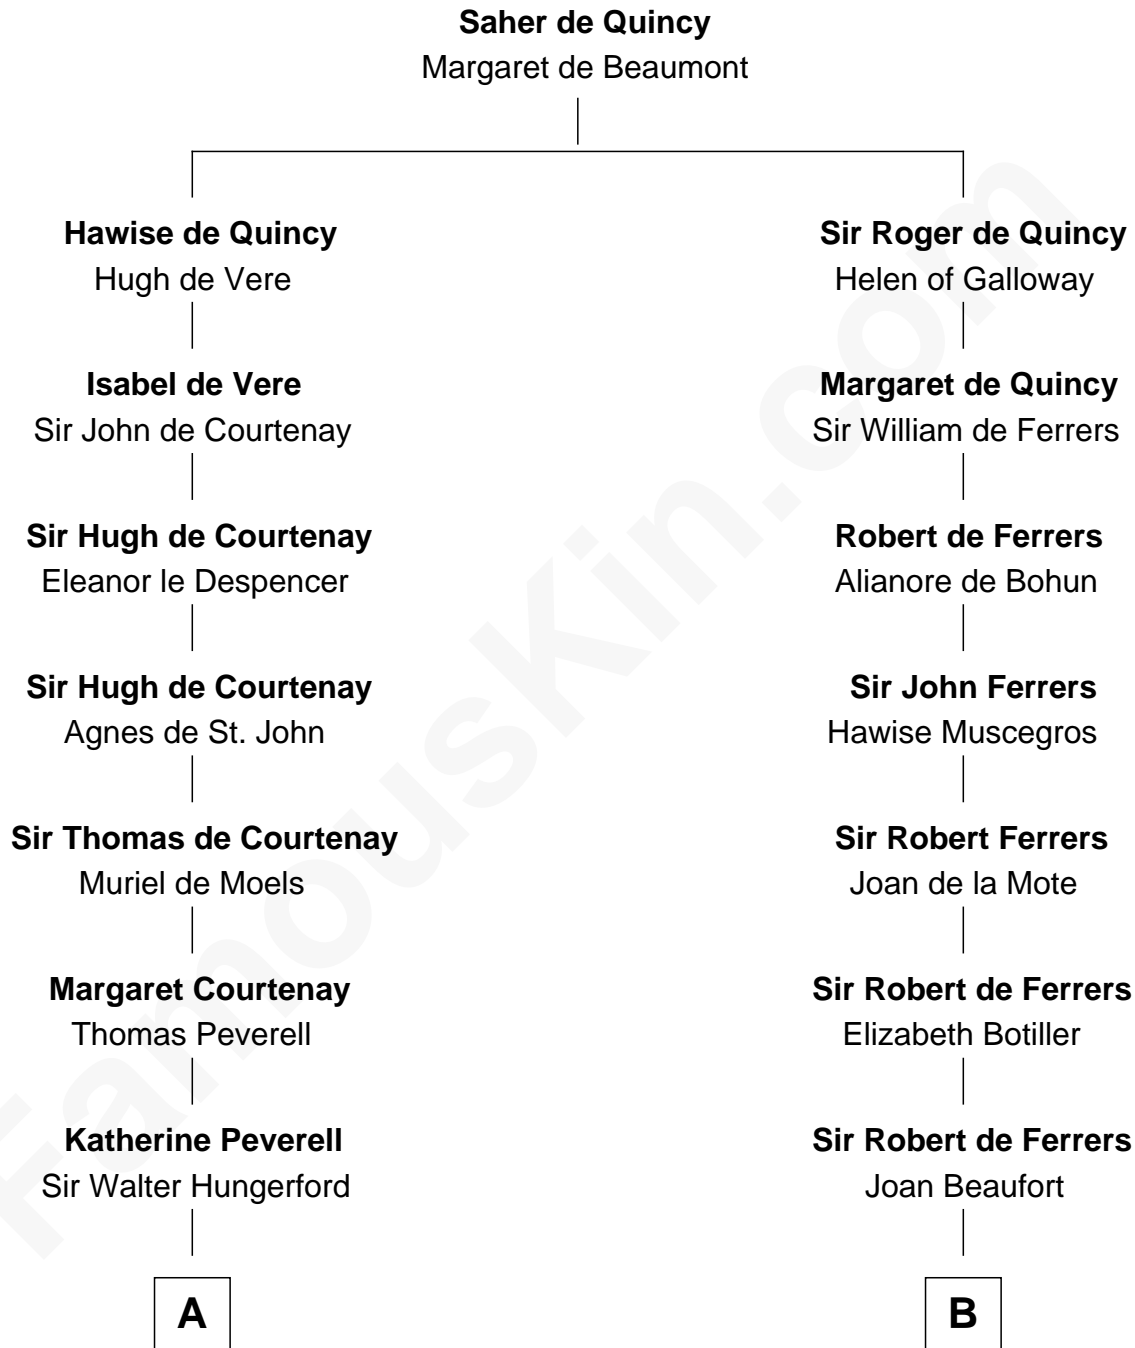

FamousKin.com

Relationship Chart of

Sir Charles Tupper

6th Prime Minister of Canada

19th cousin 2 times removed of

Robert Treat Paine

Signer of the Declaration of Independence

C

William Bassett

Abigail Bourne

Mary Bassett

Eliakim Tupper

Charles Tupper

Elizabeth West

Rev. Charles Tupper

Miriam Lockhart

Sir Charles Tupper

6th Prime Minister of Canada

D

Abigail Willard

Rev. Samuel Treat

Eunice Treat

Thomas Paine

Robert Treat Paine