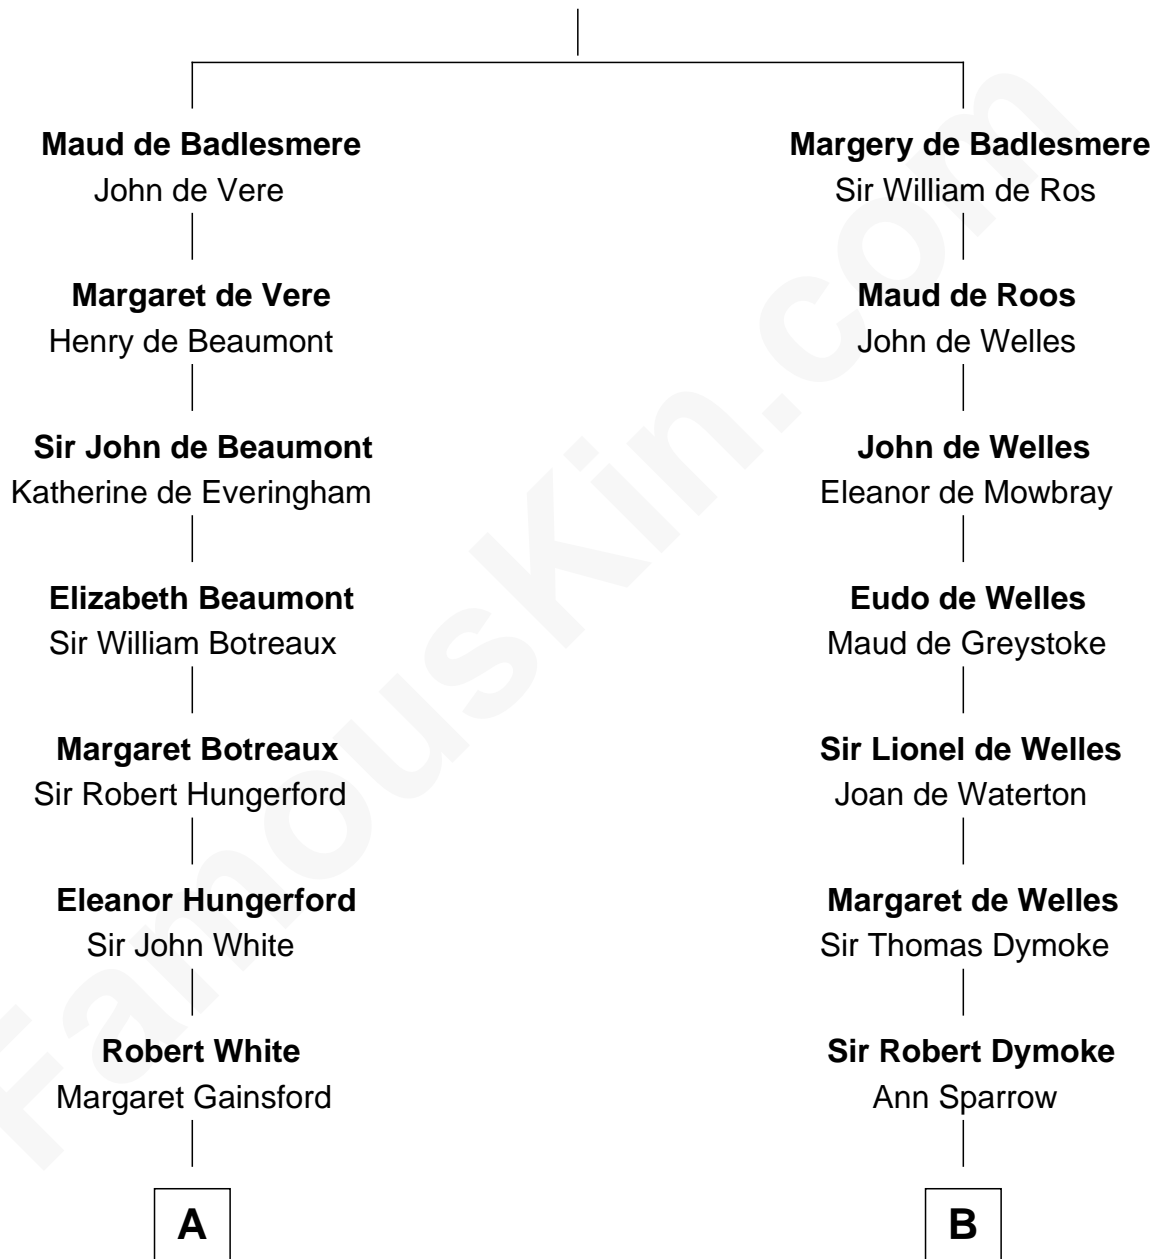

# FamousKin.com Relationship Chart of

**Sir Charles Tupper**

*6th Prime Minister of Canada*

14th cousin 4 times removed of

**Thomas Nelson**

*Signer of the Declaration of Independence*

**Bartholomew de Badlesmere**

Margaret de Clare

**C**

—  
**Rev. Charles Tupper**

Miriam Lockhart

—  
**Sir Charles Tupper**

*6th Prime Minister of Canada*

FamousKin.com