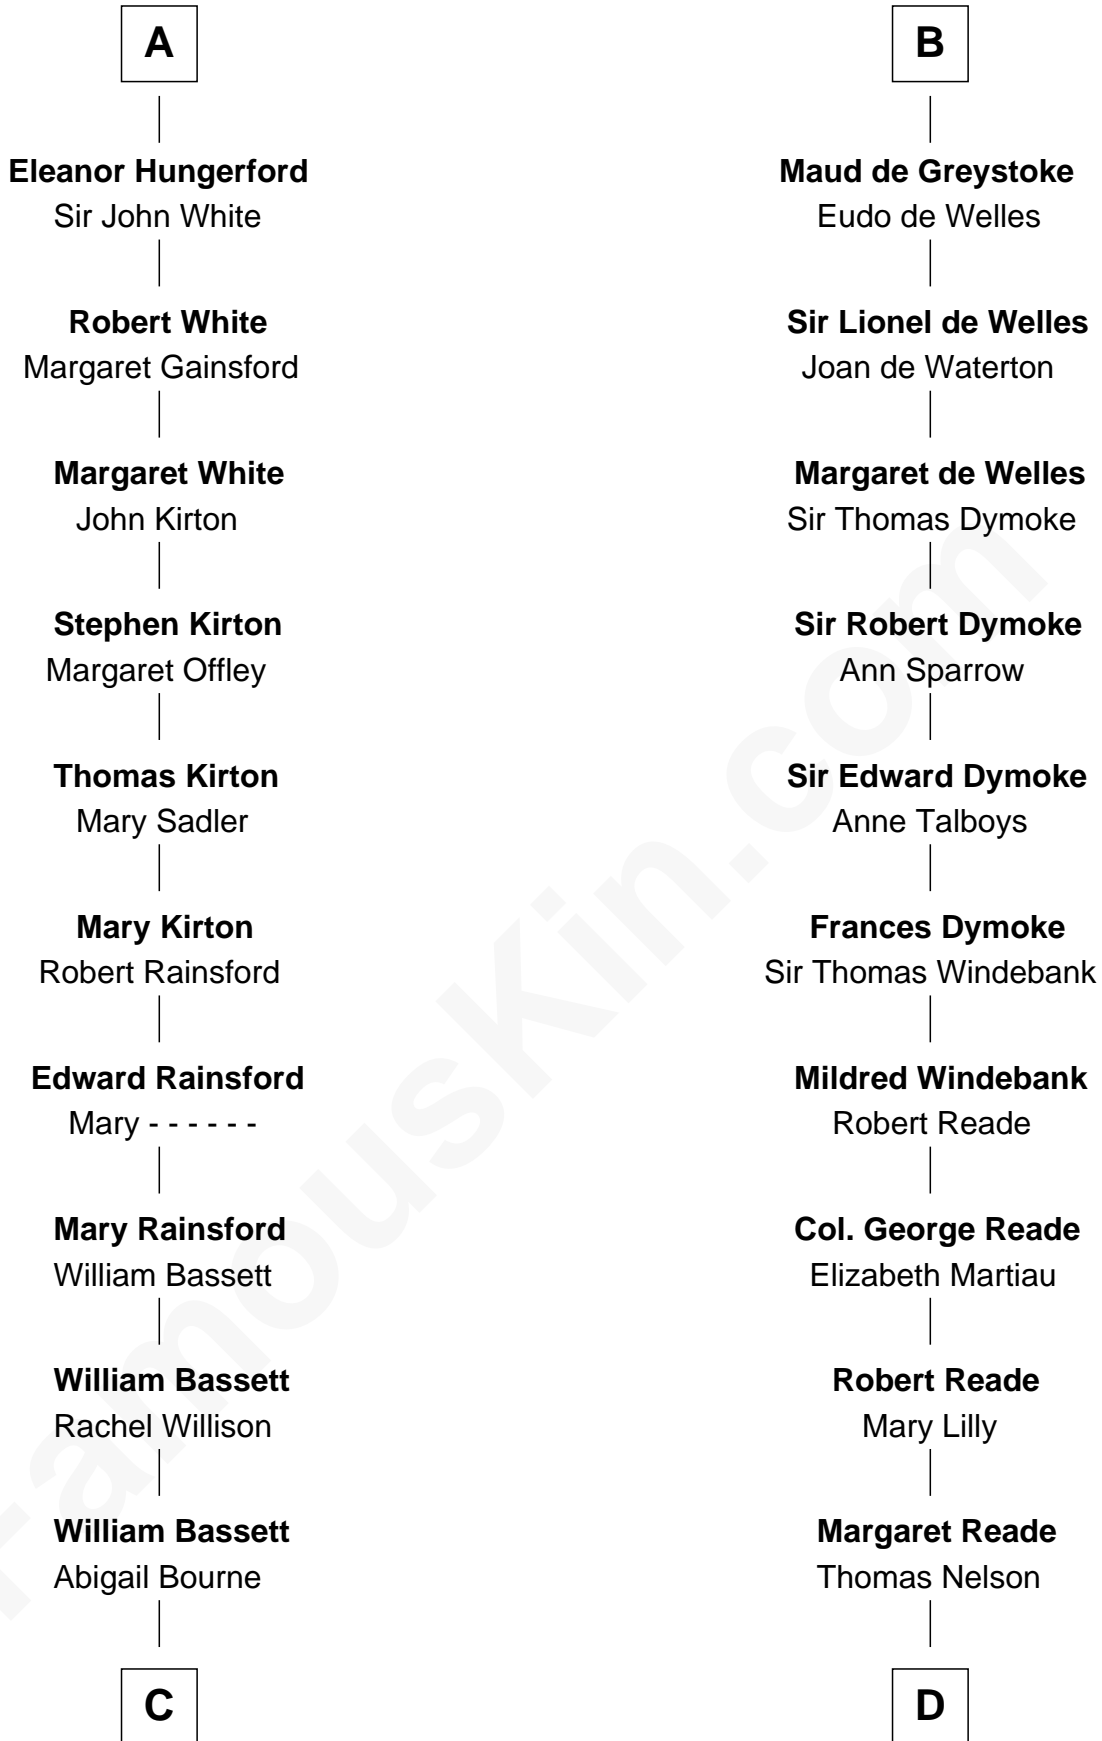

# FamousKin.com Relationship Chart of

**Sir Charles Tupper**

*6th Prime Minister of Canada*

18th cousin 2 times removed of

**Thomas Nelson**

*Signer of the Declaration of Independence*

**C**

**Mary Bassett**  
Eliakim Tupper

**Charles Tupper**  
Elizabeth West

**Rev. Charles Tupper**  
Miriam Lockhart

**Sir Charles Tupper**  
*6th Prime Minister of Canada*

**D**

**William Nelson**  
Elizabeth Burwell

**Thomas Nelson**  
*Signer of Declaration of Independence*