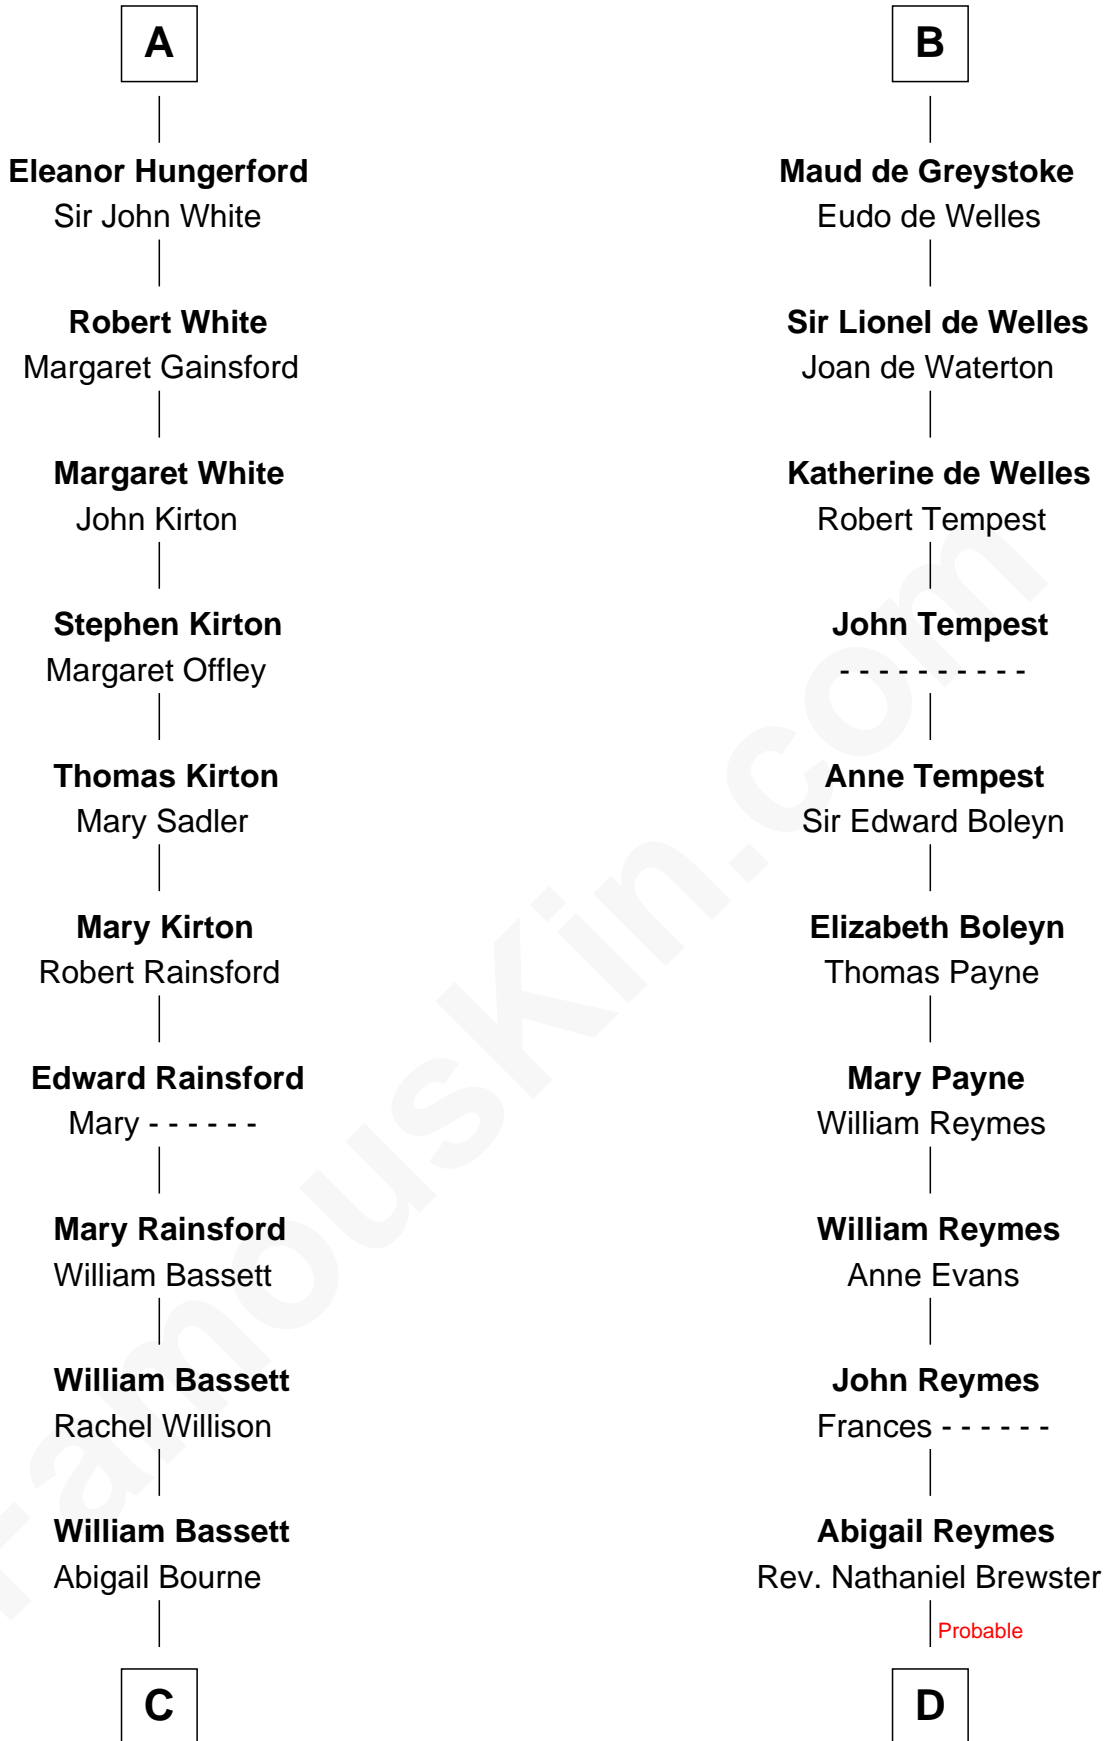

FamousKin.com Relationship Chart of

Sir Charles Tupper

6th Prime Minister of Canada

20th cousin of

William Floyd

Signer of the Declaration of Independence

C

Mary Bassett
Eliakim Tupper

Charles Tupper
Elizabeth West

Rev. Charles Tupper
Miriam Lockhart

Sir Charles Tupper
6th Prime Minister of Canada

D

Sarah Brewster
Jonathan Smith

Jonathan Smith
Elizabeth Platt

Tabitha Smith
Nicholl Floyd

William Floyd
Signer of Declaration of Independence