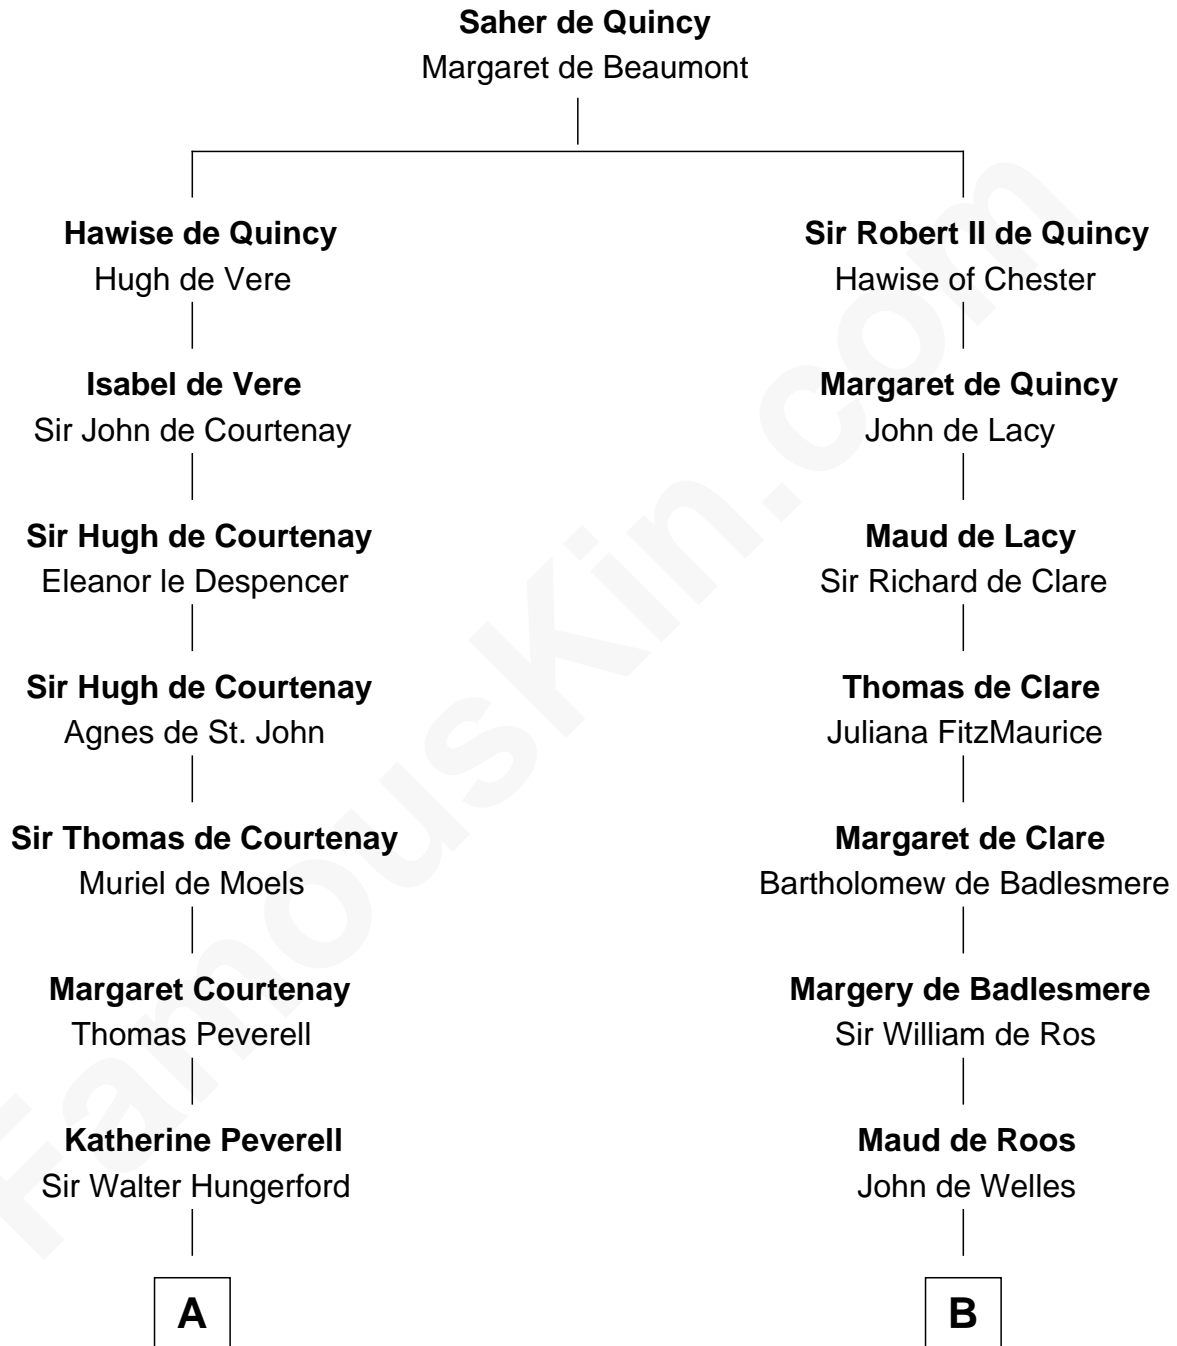

FamousKin.com
Relationship Chart of
Sir Charles Tupper

6th Prime Minister of Canada

20th cousin 1 time removed of

William Floyd

Signer of the Declaration of Independence

C

William Bassett

Abigail Bourne

Mary Bassett

Eliakim Tupper

Charles Tupper

Elizabeth West

Rev. Charles Tupper

Miriam Lockhart

Sir Charles Tupper

6th Prime Minister of Canada

D

Sarah Brewster

Jonathan Smith

Jonathan Smith

Elizabeth Platt

Tabitha Smith

Nicholl Floyd

William Floyd