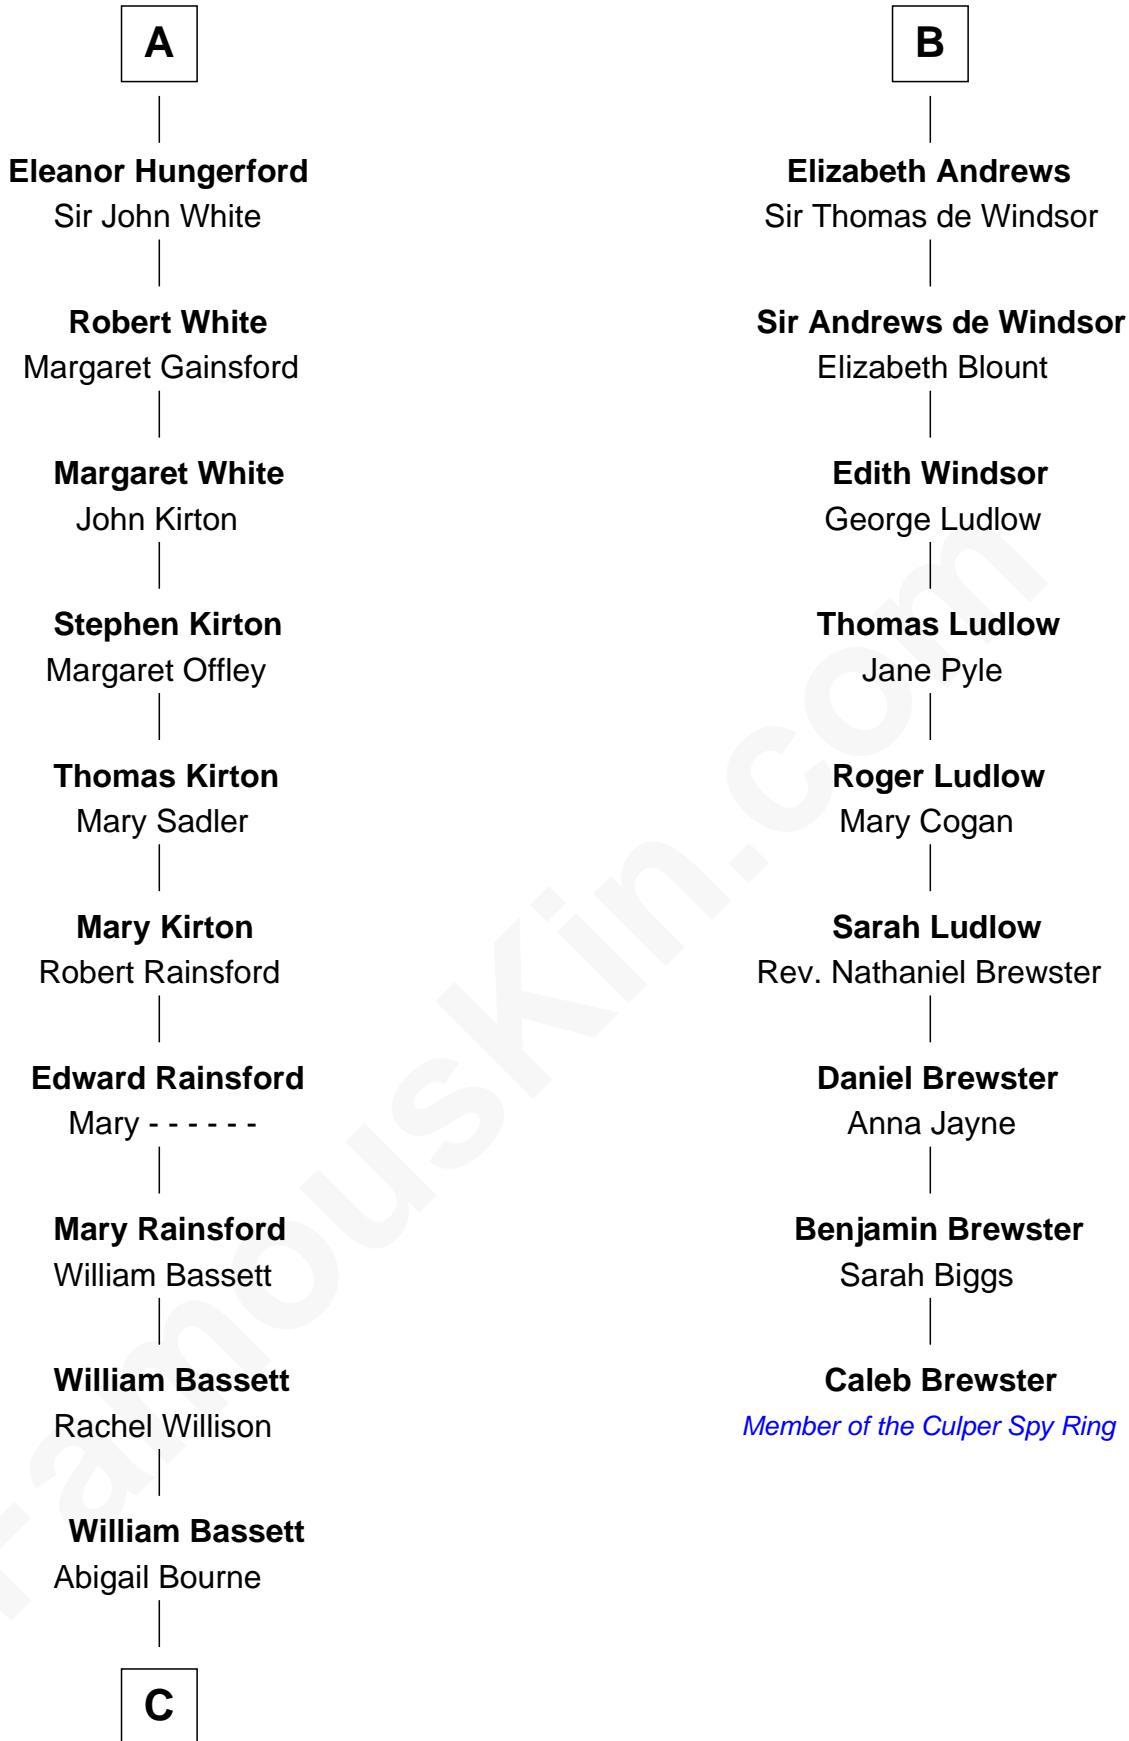

# FamousKin.com Relationship Chart of

**Sir Charles Tupper**

*6th Prime Minister of Canada*

15th cousin 5 times removed of

**Caleb Brewster**

*Member of the Culper Spy Ring during the American Revolution*

**C**

—  
**Mary Bassett**  
Eliakim Tupper

—  
**Charles Tupper**  
Elizabeth West

—  
**Rev. Charles Tupper**  
Miriam Lockhart

—  
**Sir Charles Tupper**  
*6th Prime Minister of Canada*

FamousKin.com