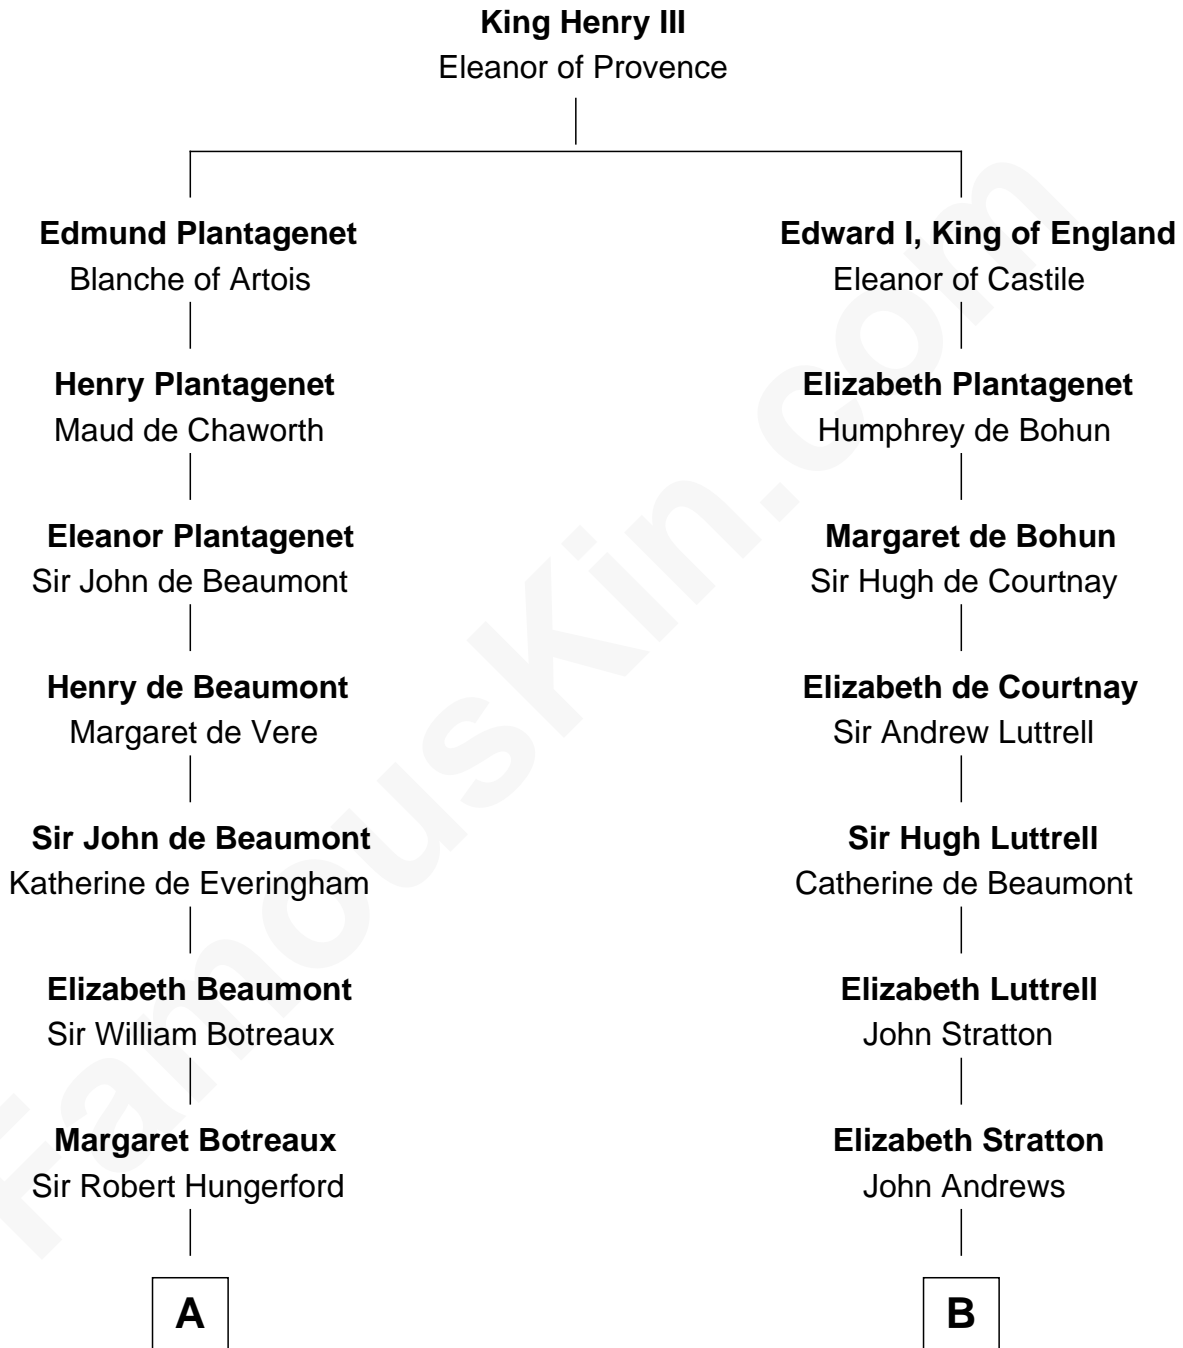

# FamousKin.com Relationship Chart of

**Sir Charles Tupper**

*6th Prime Minister of Canada*

15th cousin 5 times removed of

**Caleb Brewster**

*Member of the Culper Spy Ring during the American Revolution*

**C**

—  
**Mary Bassett**  
Eliakim Tupper

—  
**Charles Tupper**  
Elizabeth West

—  
**Rev. Charles Tupper**  
Miriam Lockhart

—  
**Sir Charles Tupper**  
*6th Prime Minister of Canada*

FamousKin.com