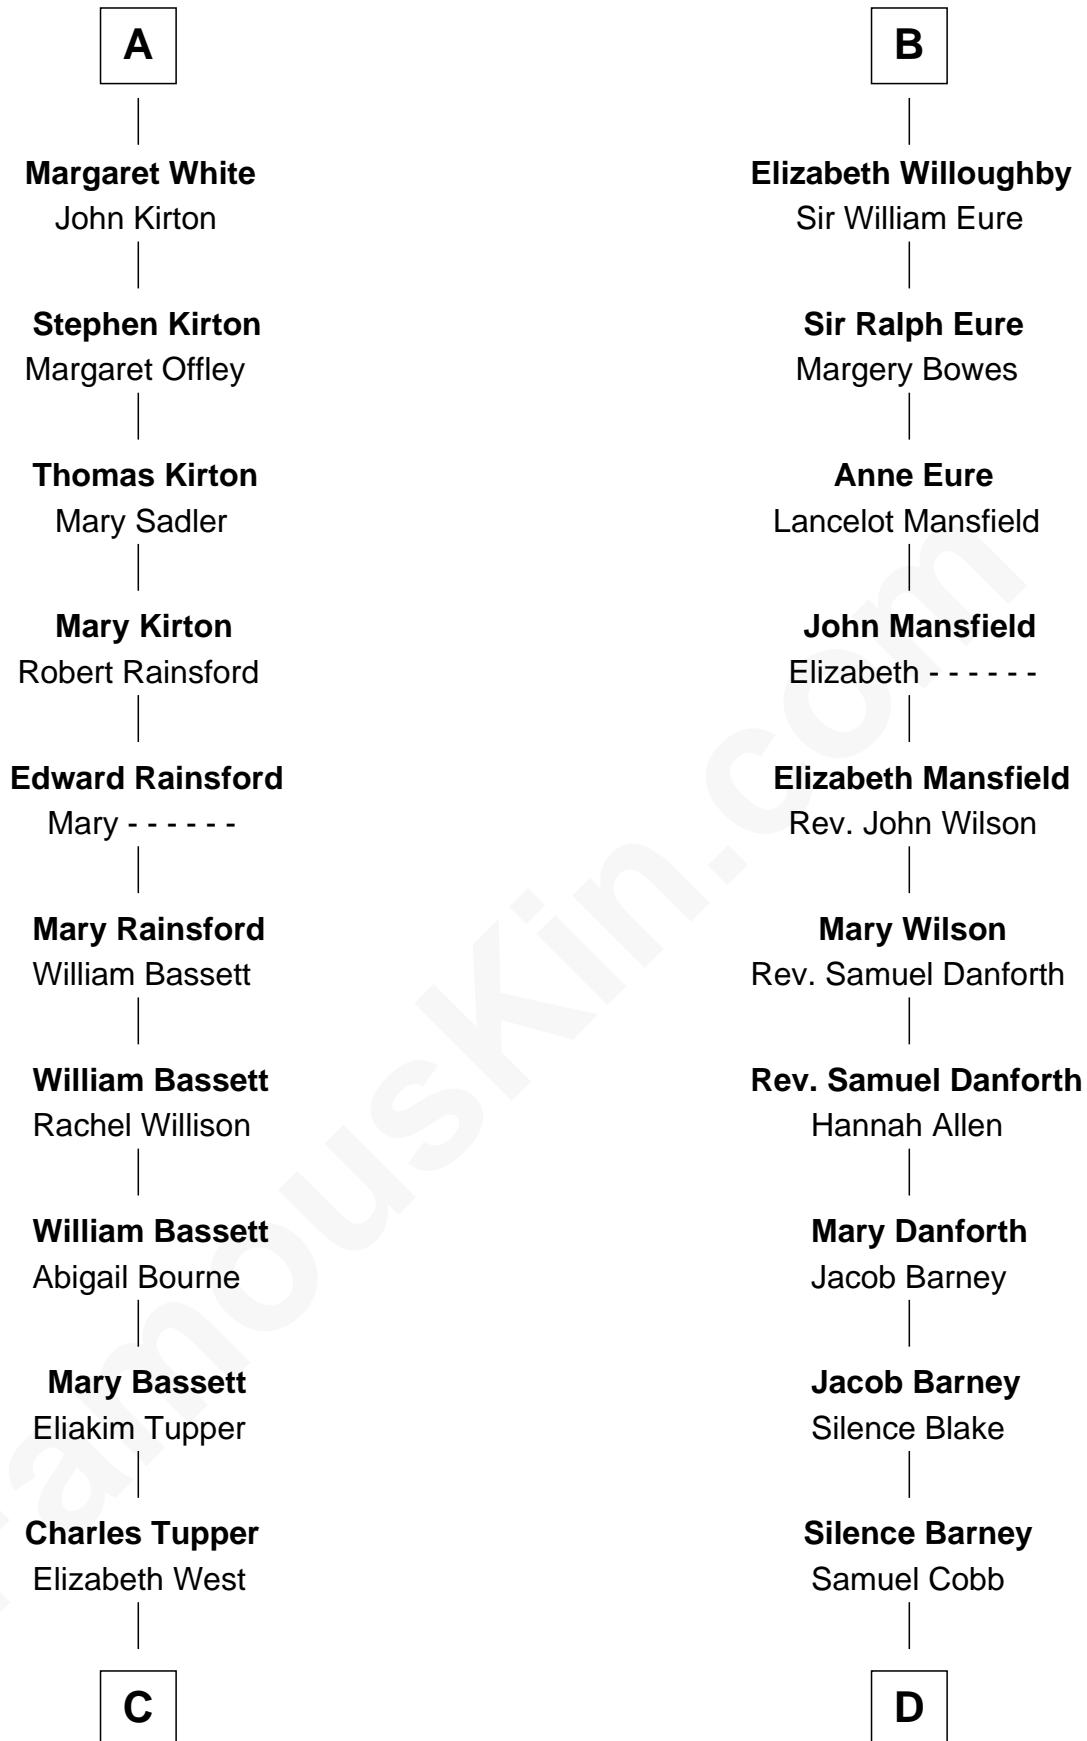

## Relationship Chart of

**Sir Charles Tupper**

*6th Prime Minister of Canada*

18th cousin 3 times removed of

**Sandra Day O'Connor**

*First Female U.S. Supreme Court Justice*

**Henry Plantagenet**  
Maud de Chaworth

**C**

**Rev. Charles Tupper**

Miriam Lockhart

**Sir Charles Tupper**

*6th Prime Minister of Canada*

**D**

**Lettice Carlyle Cobb**

Luke Day

**Hollis Day**

Eliza L. Flanders

**Henry Clay Day**

Alice Edith Hilton

**Henry R. Day**

Ada Mae Wilkey

**Sandra Day O'Connor**

*U.S. Supreme Court Justice*