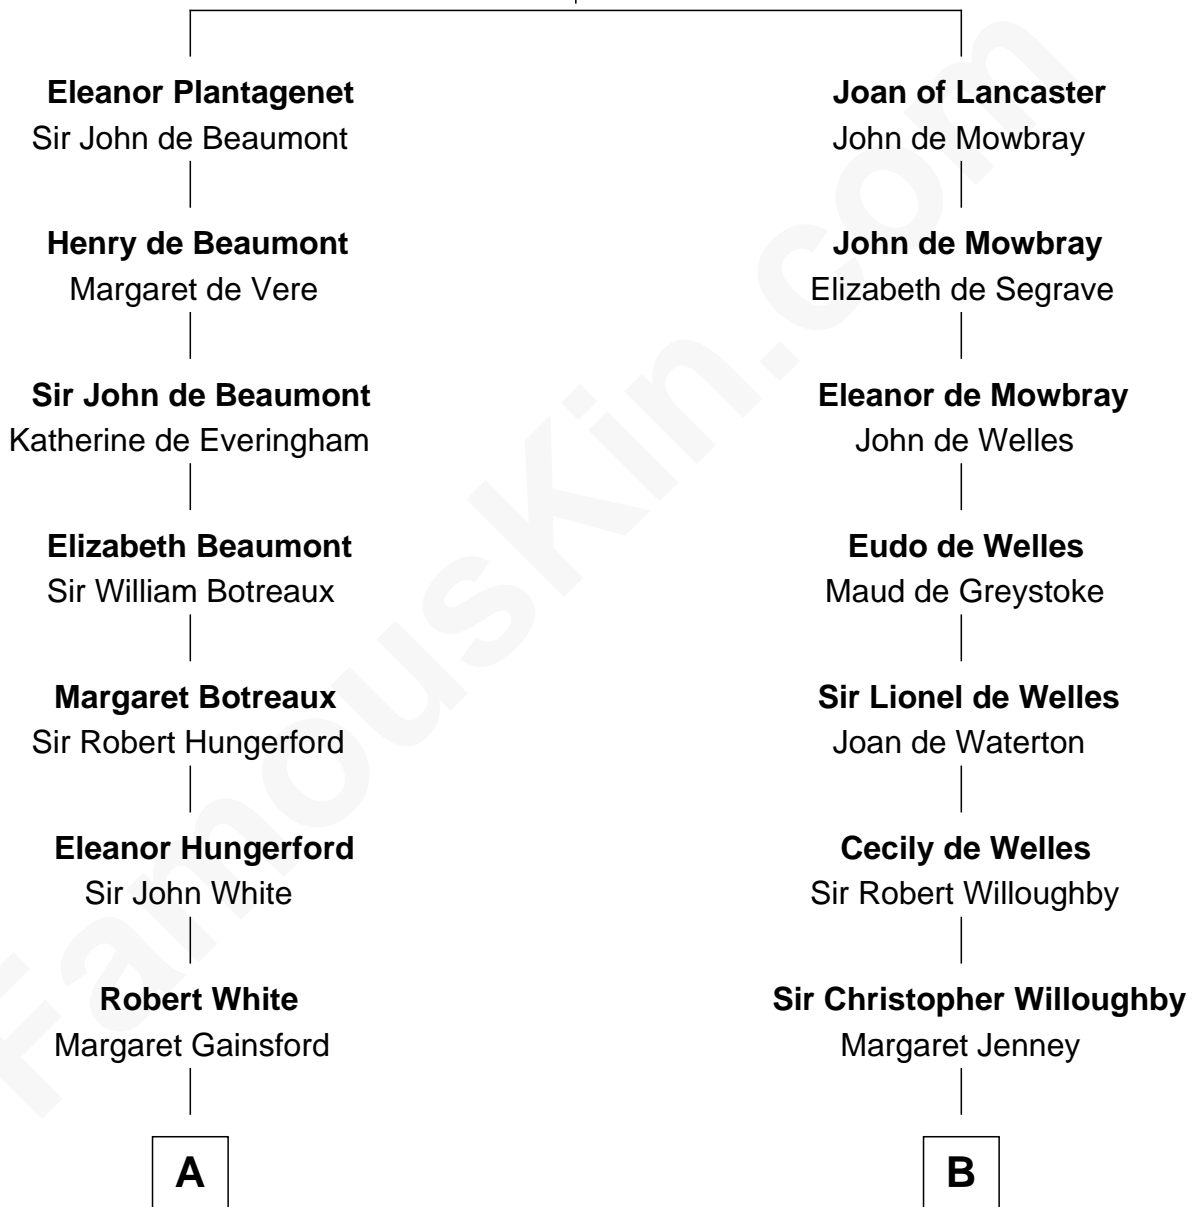

## Relationship Chart of

**Sir Charles Tupper**

*6th Prime Minister of Canada*

18th cousin 3 times removed of

**Sandra Day O'Connor**

*First Female U.S. Supreme Court Justice*

**Henry Plantagenet**  
Maud de Chaworth