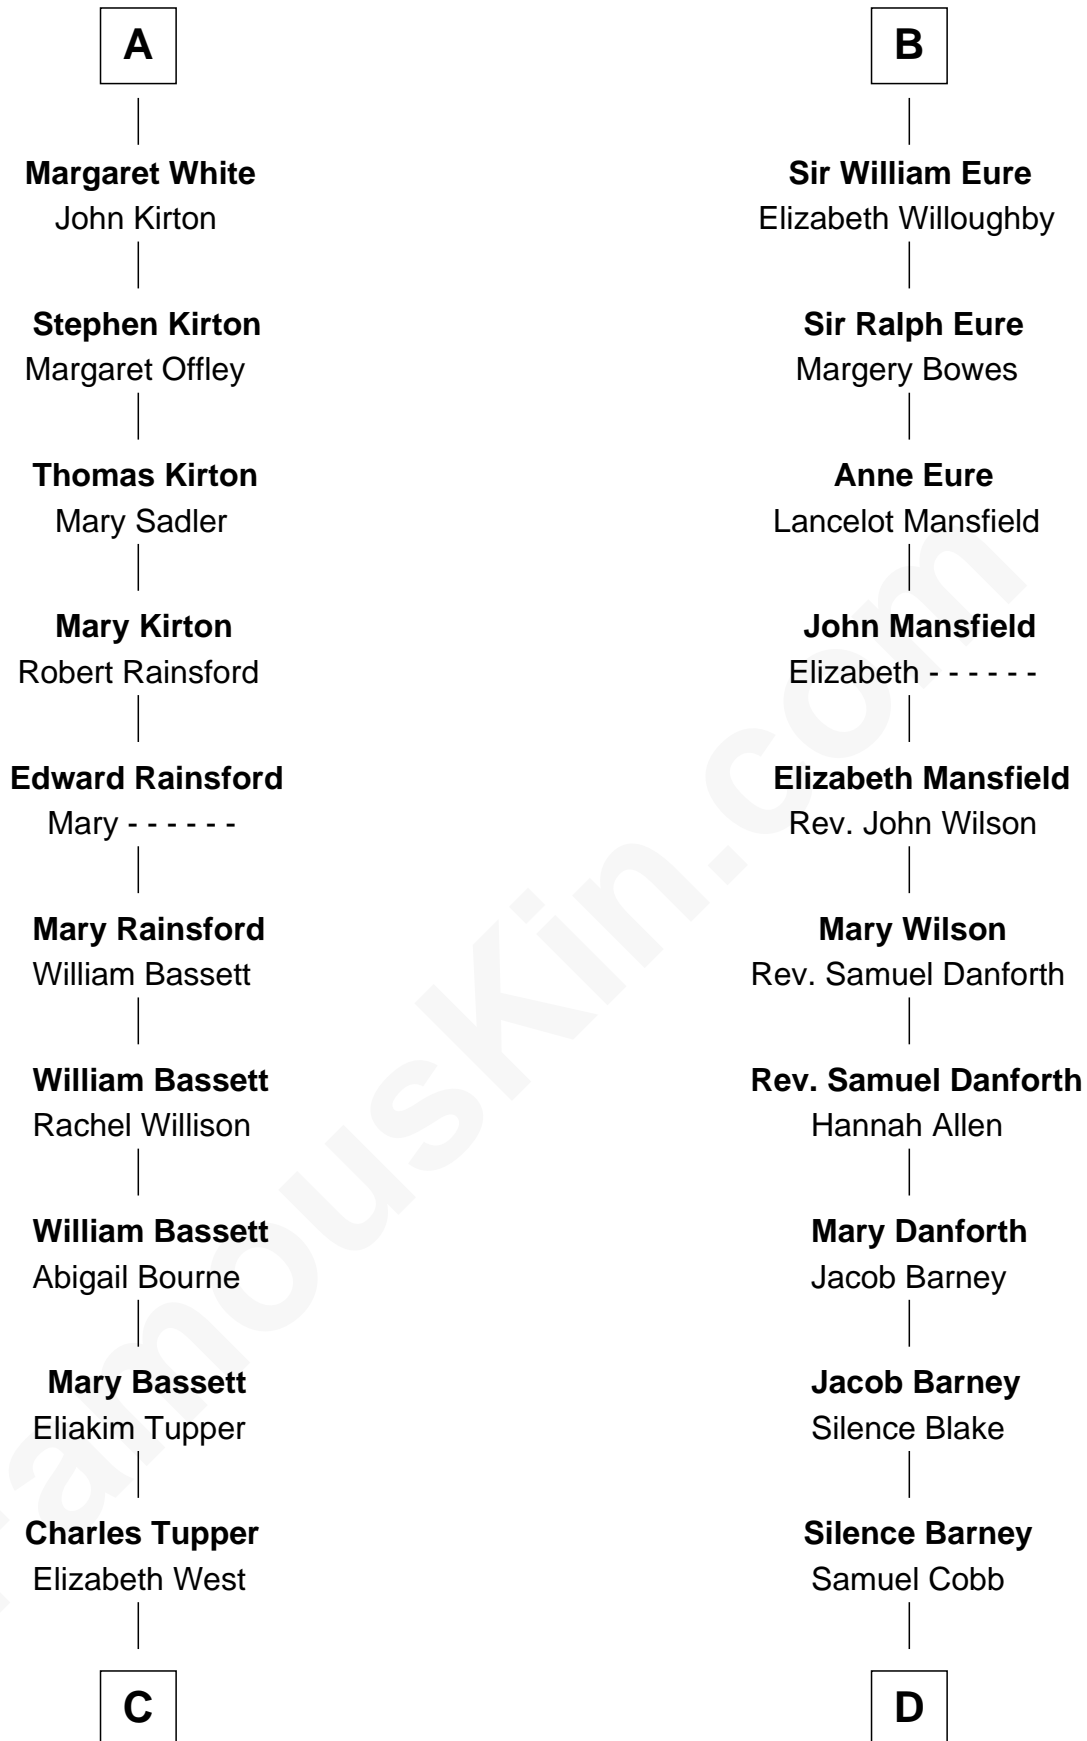

FamousKin.com

Relationship Chart of

Sir Charles Tupper

6th Prime Minister of Canada

18th cousin 3 times removed of

Sandra Day O'Connor

First Female U.S. Supreme Court Justice

Bartholomew de Badlesmere

Margaret de Clare

C

Rev. Charles Tupper

Miriam Lockhart

Sir Charles Tupper

6th Prime Minister of Canada

D

Lettice Carlyle Cobb

Luke Day

Hollis Day

Eliza L. Flanders

Henry Clay Day

Alice Edith Hilton

Henry R. Day

Ada Mae Wilkey

Sandra Day O'Connor