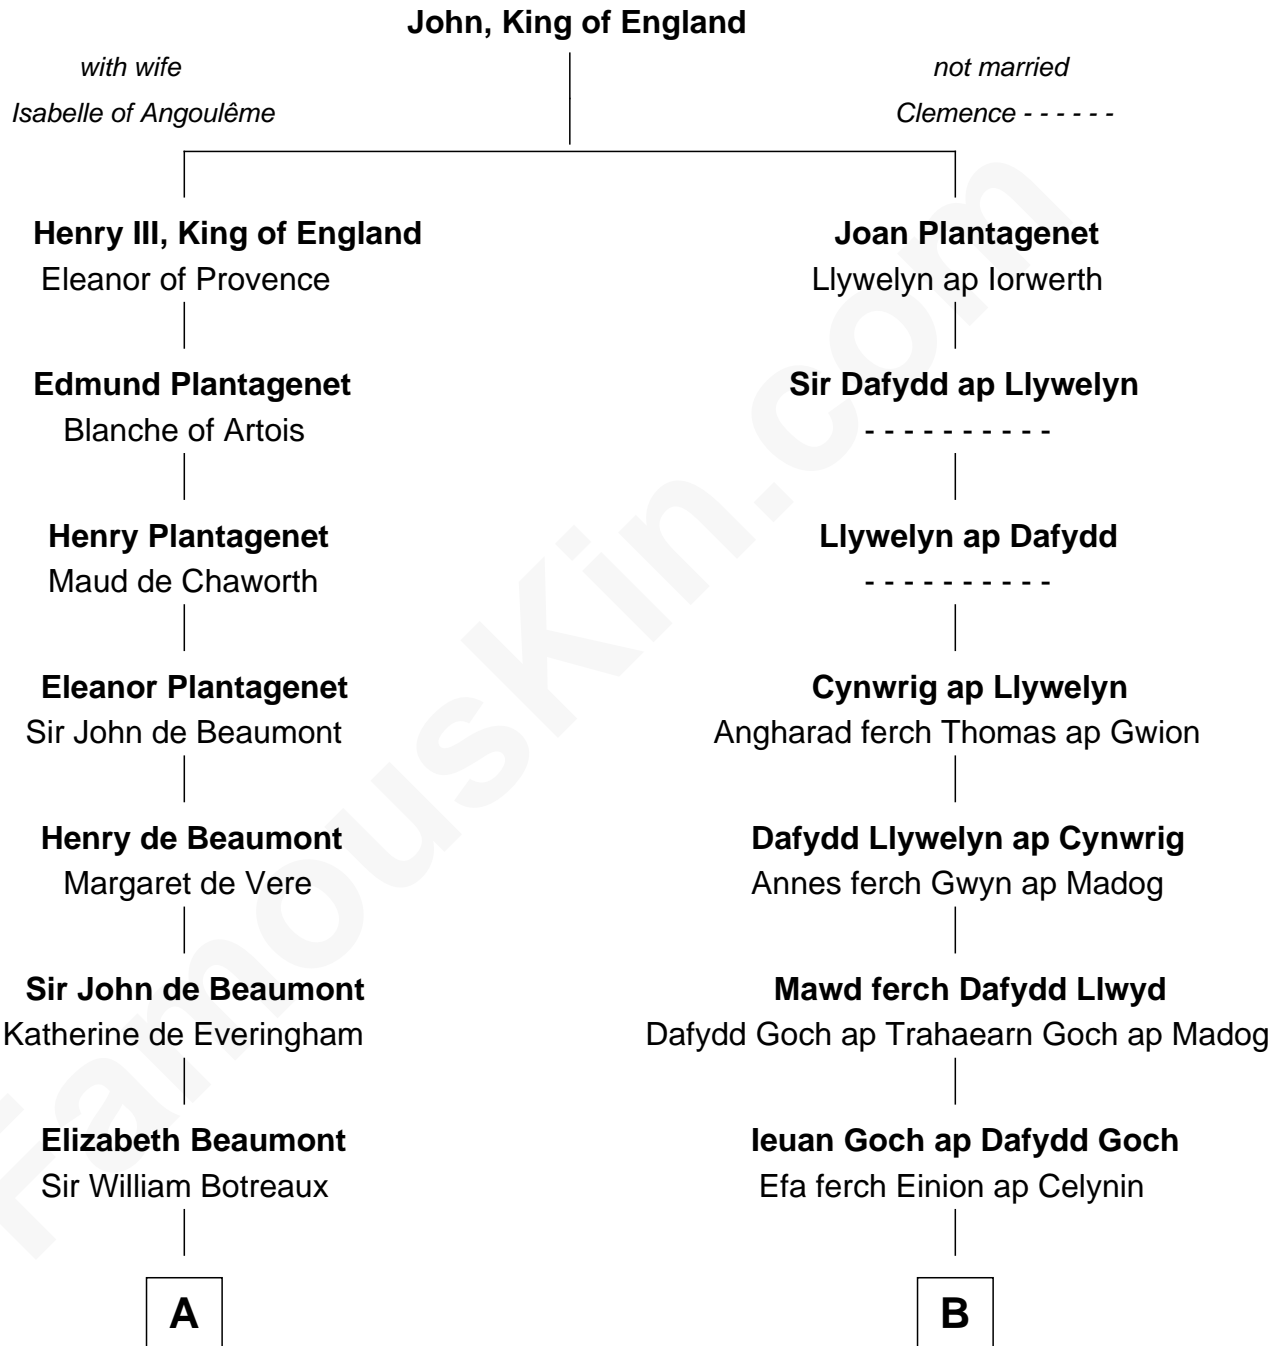

FamousKin.com

Relationship Chart of

Sir Charles Tupper

6th Prime Minister of Canada

17th cousin 4 times removed of

Elihu Yale

Benefactor and Namesake of Yale College

C

William Bassett

Abigail Bourne

Mary Bassett

Eliakim Tupper

Charles Tupper

Elizabeth West

Rev. Charles Tupper

Miriam Lockhart

Sir Charles Tupper

6th Prime Minister of Canada

FamousKin.com