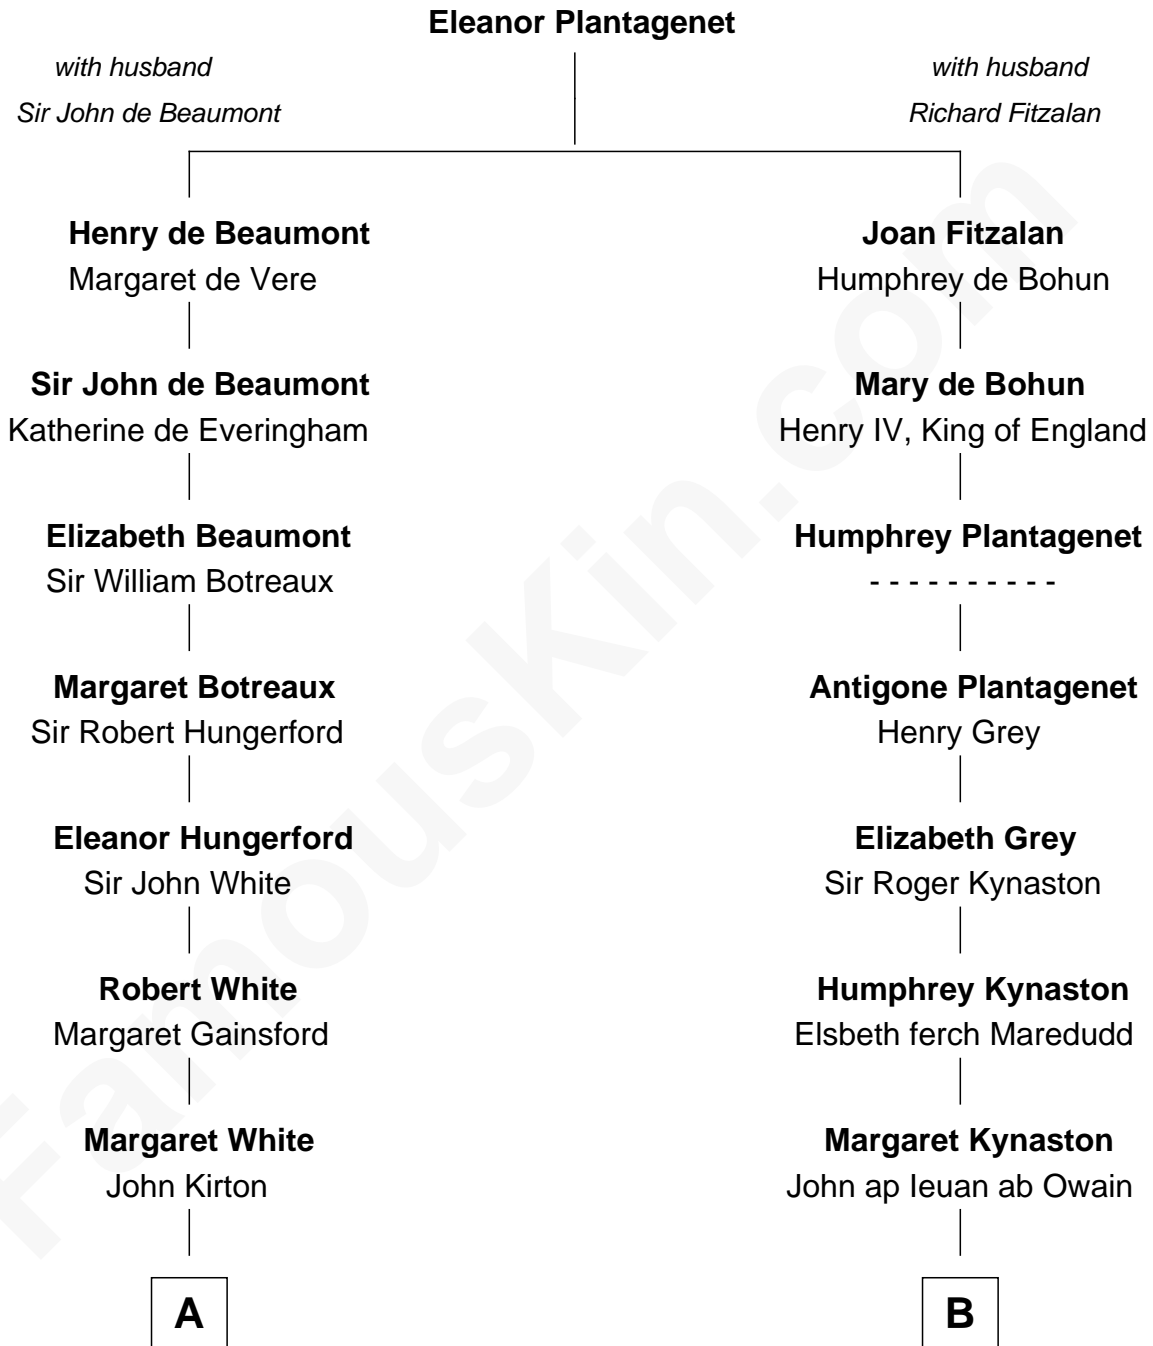

FamousKin.com Relationship Chart of

Sir Charles Tupper

6th Prime Minister of Canada

17th cousin 3 times removed of

Christopher Reeve

Movie Actor

C

Augustus Henry Reeve
Margaretta Willis Baldwin