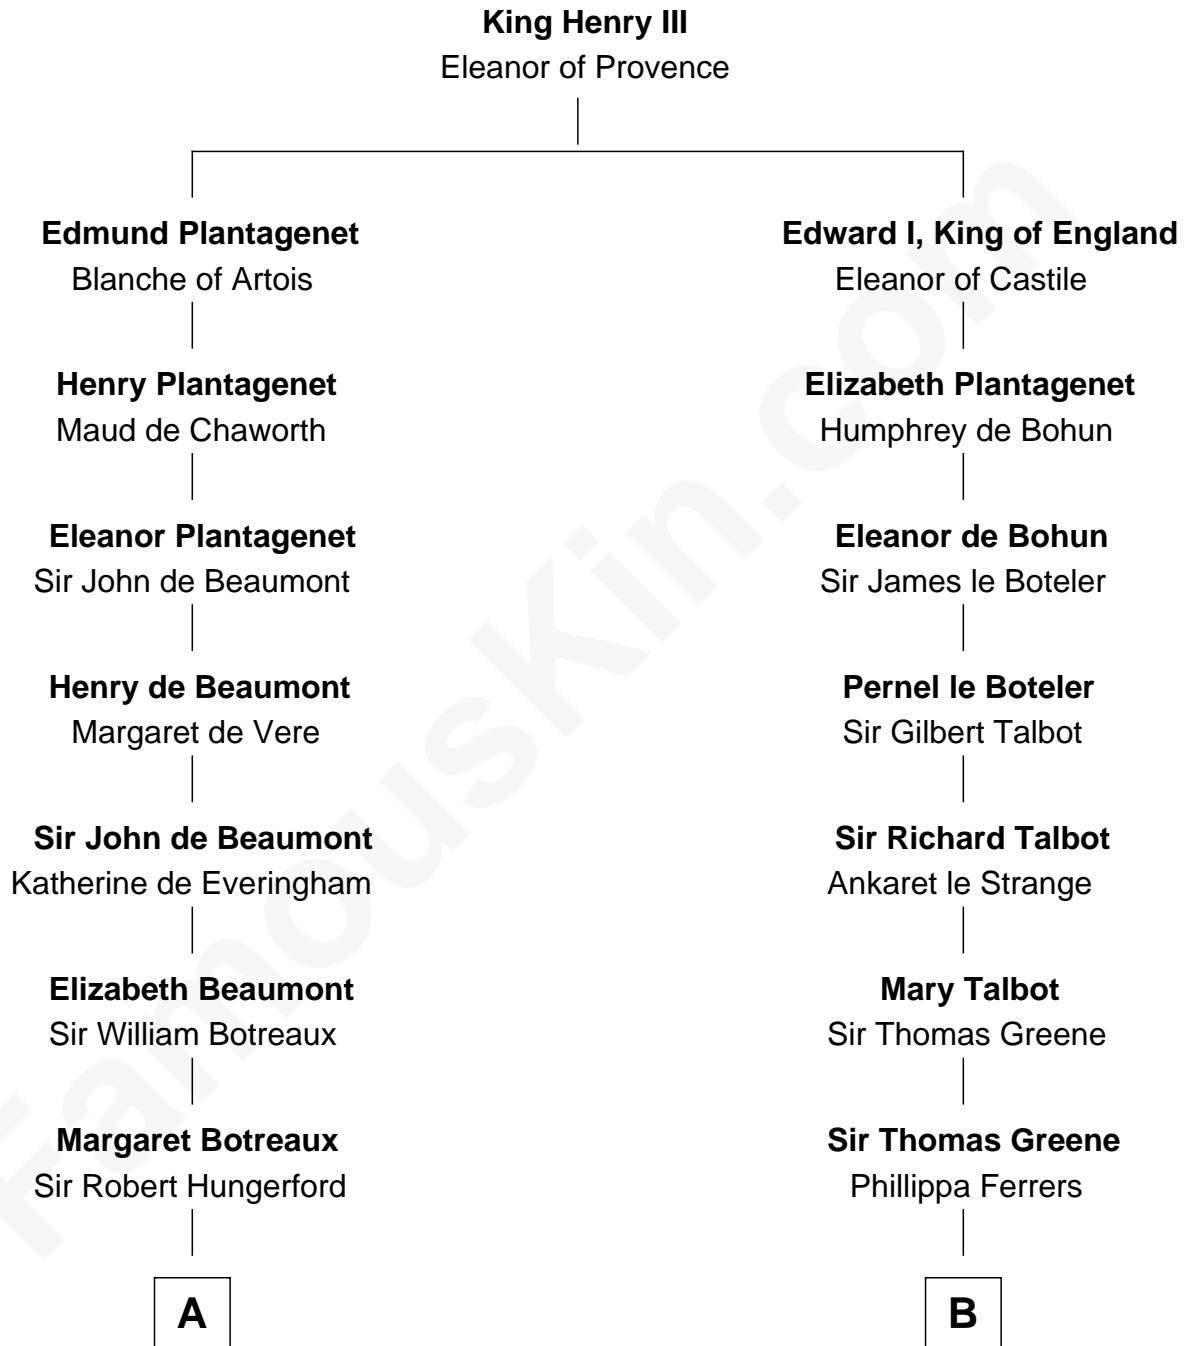

FamousKin.com Relationship Chart of

Sir Charles Tupper

6th Prime Minister of Canada

20th cousin of

Lucretia (Rudolph) Garfield

First Lady of President James Garfield

C

Mary Bassett
Eliakim Tupper

Charles Tupper
Elizabeth West

Rev. Charles Tupper
Miriam Lockhart

Sir Charles Tupper
6th Prime Minister of Canada

D

Peleg Sanford Mason
Mary Stanton

Elijah Mason
Lucretia Greene

Arabella Greene Mason
Zebulon Rudolph