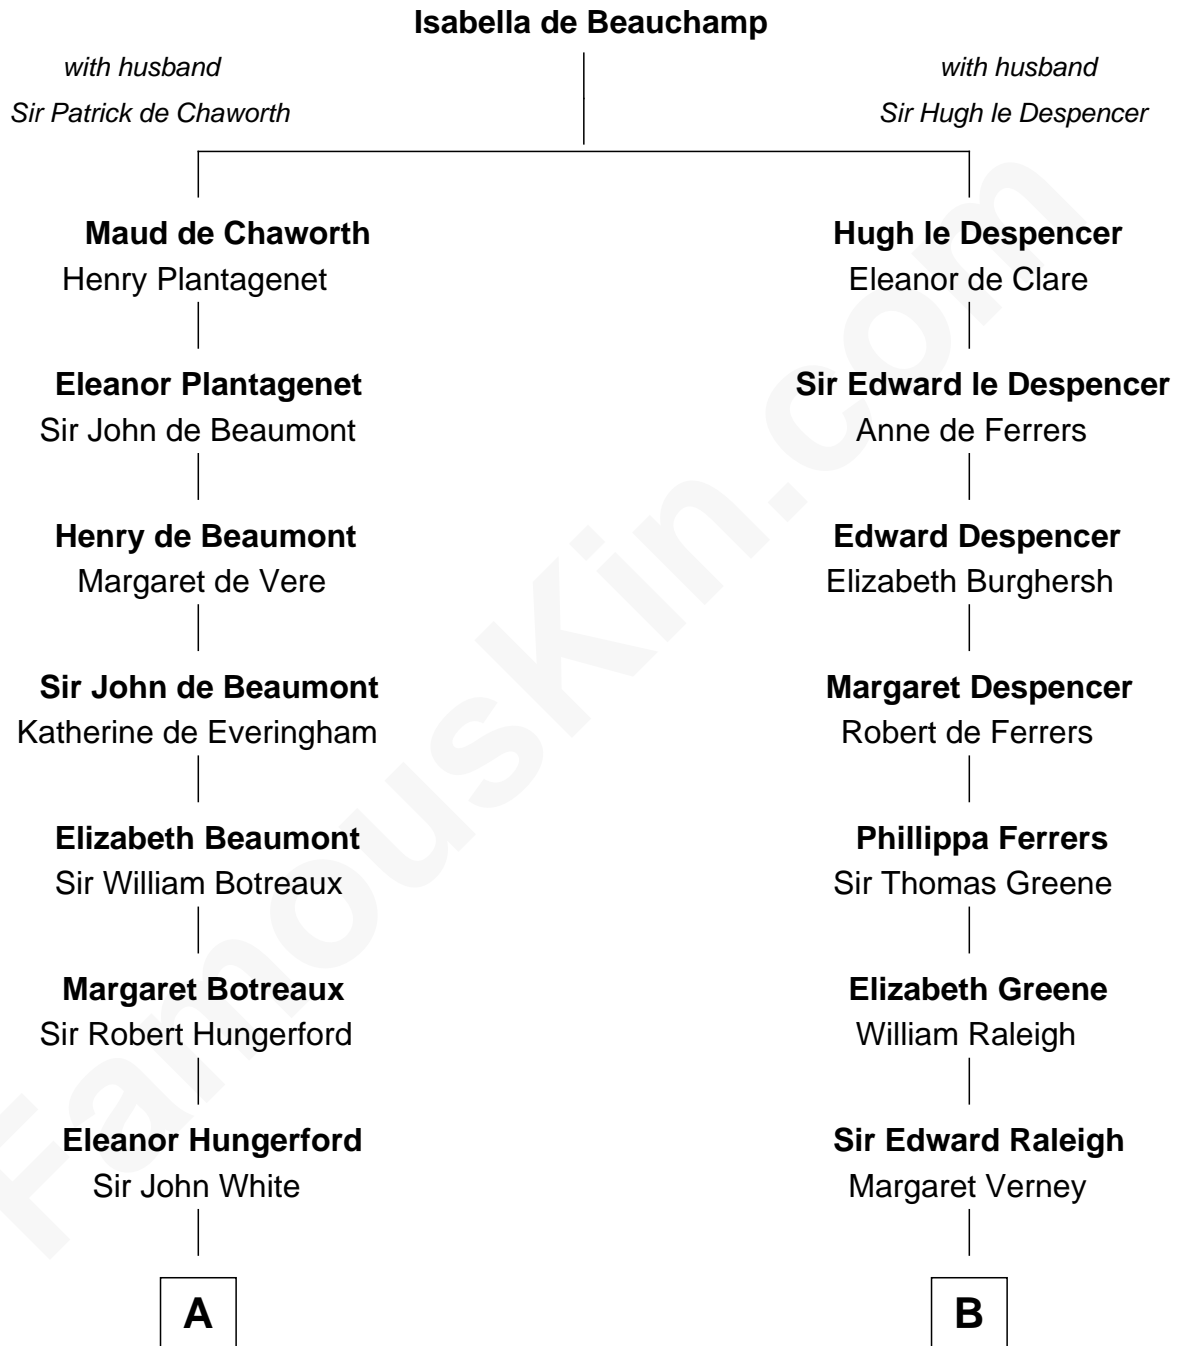

FamousKin.com

Relationship Chart of

Sir Charles Tupper

6th Prime Minister of Canada

18th cousin 1 time removed of

Lucretia (Rudolph) Garfield

First Lady of President James Garfield

C

Charles Tupper
Elizabeth West

Rev. Charles Tupper
Miriam Lockhart

Sir Charles Tupper
6th Prime Minister of Canada

D

Arabella Greene Mason
Zebulon Rudolph

Lucretia (Rudolph) Garfield
First Lady of James Garfield