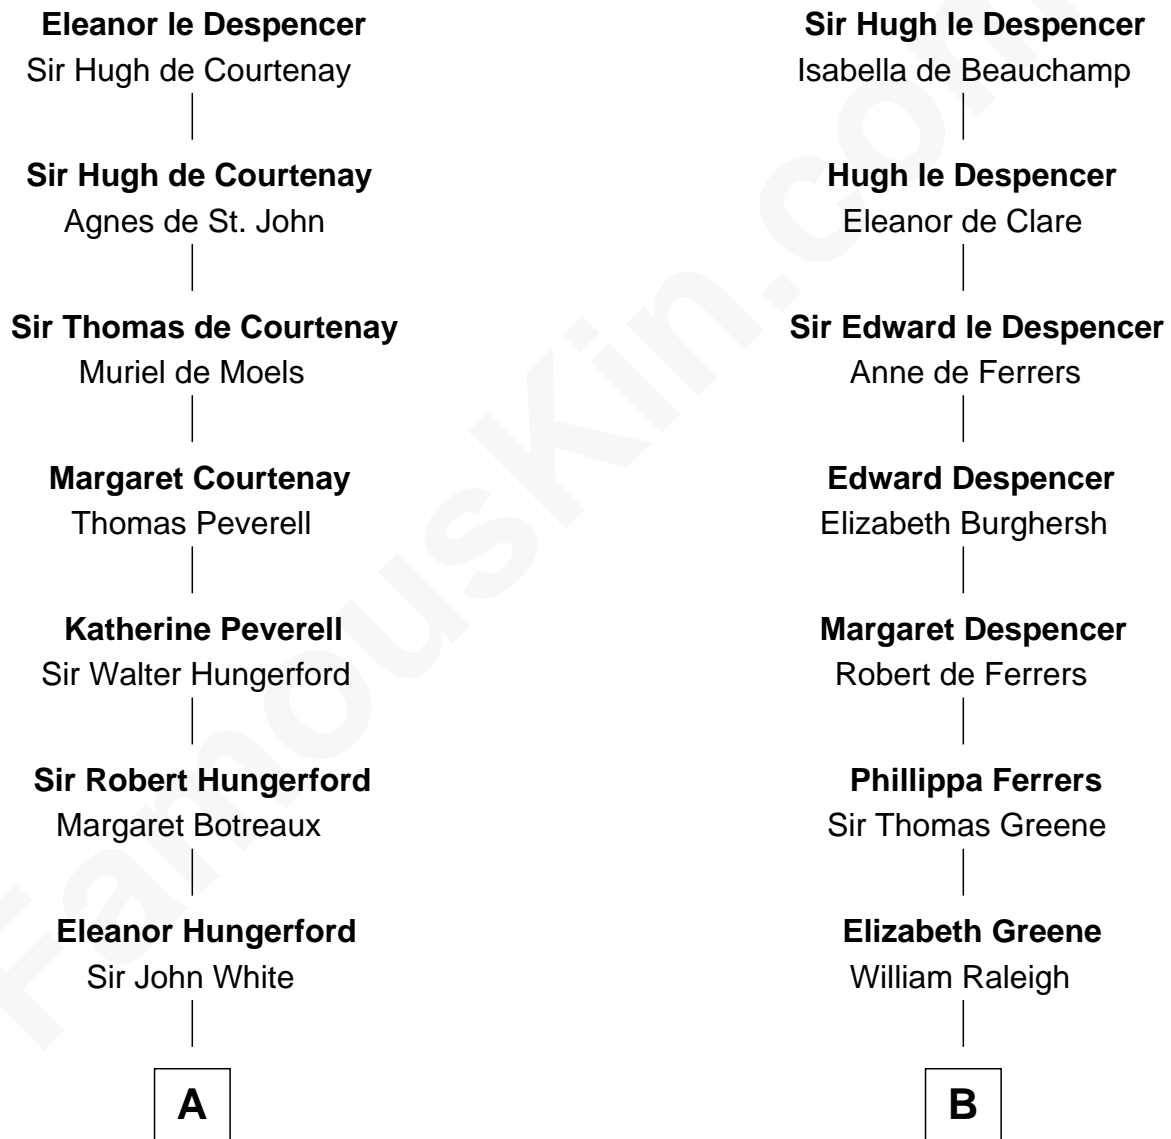

# FamousKin.com Relationship Chart of

**Sir Charles Tupper**

*6th Prime Minister of Canada*

19th cousin of

**Lucretia (Rudolph) Garfield**

*First Lady of President James Garfield*

**Sir Hugh le Despencer**

Aveline Basset

**C**

**Charles Tupper**  
Elizabeth West

**Rev. Charles Tupper**  
Miriam Lockhart

**Sir Charles Tupper**  
*6th Prime Minister of Canada*

**D**

**Elijah Mason**  
Lucretia Greene

**Arabella Greene Mason**  
Zebulon Rudolph