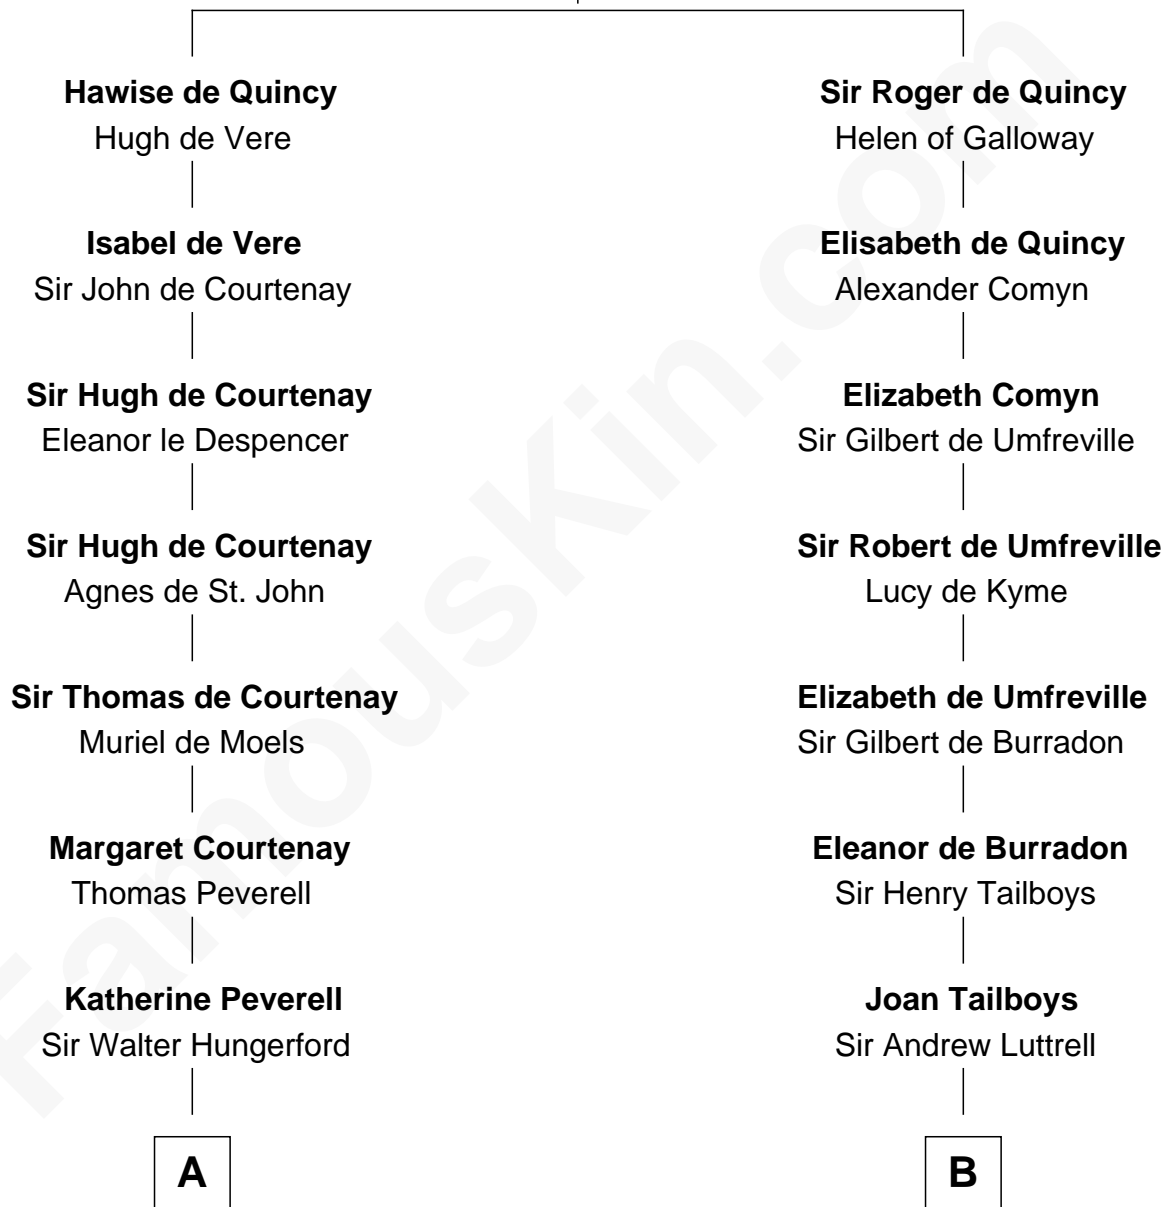

FamousKin.com

Relationship Chart of

Sir Charles Tupper

6th Prime Minister of Canada

21st cousin of

Lucretia (Rudolph) Garfield

First Lady of President James Garfield

Saher de Quincy
Margaret de Beaumont

C

William Bassett

Abigail Bourne

Mary Bassett

Eliakim Tupper

Charles Tupper

Elizabeth West

Rev. Charles Tupper

Miriam Lockhart

Sir Charles Tupper

6th Prime Minister of Canada

D

Elizabeth Taylor

Nathaniel Greene

John Greene

Azubah Ward