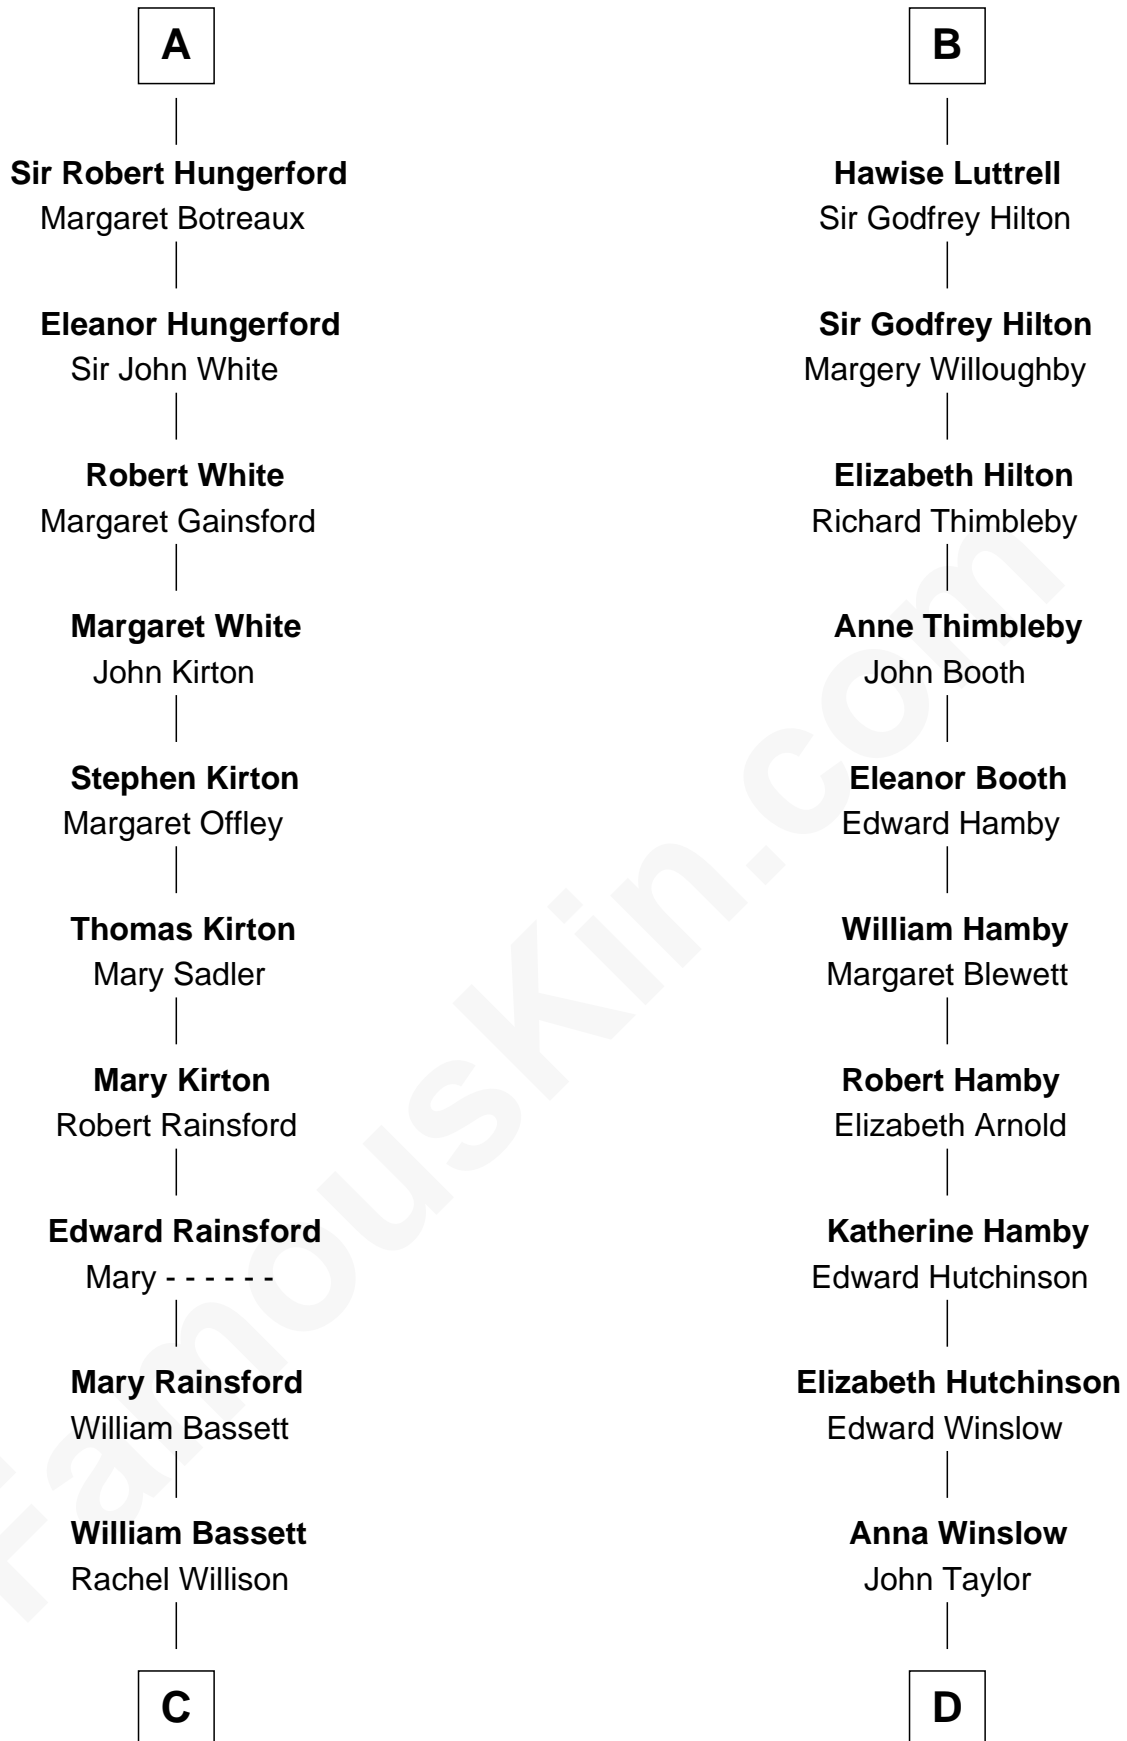

FamousKin.com

Relationship Chart of

Sir Charles Tupper

6th Prime Minister of Canada

21st cousin of

Lucretia (Rudolph) Garfield

First Lady of President James Garfield

Saher de Quincy
Margaret de Beaumont

C

William Bassett

Abigail Bourne

Mary Bassett

Eliakim Tupper

Charles Tupper

Elizabeth West

Rev. Charles Tupper

Miriam Lockhart

Sir Charles Tupper

6th Prime Minister of Canada

D

Elizabeth Taylor

Nathaniel Greene

John Greene

Azubah Ward