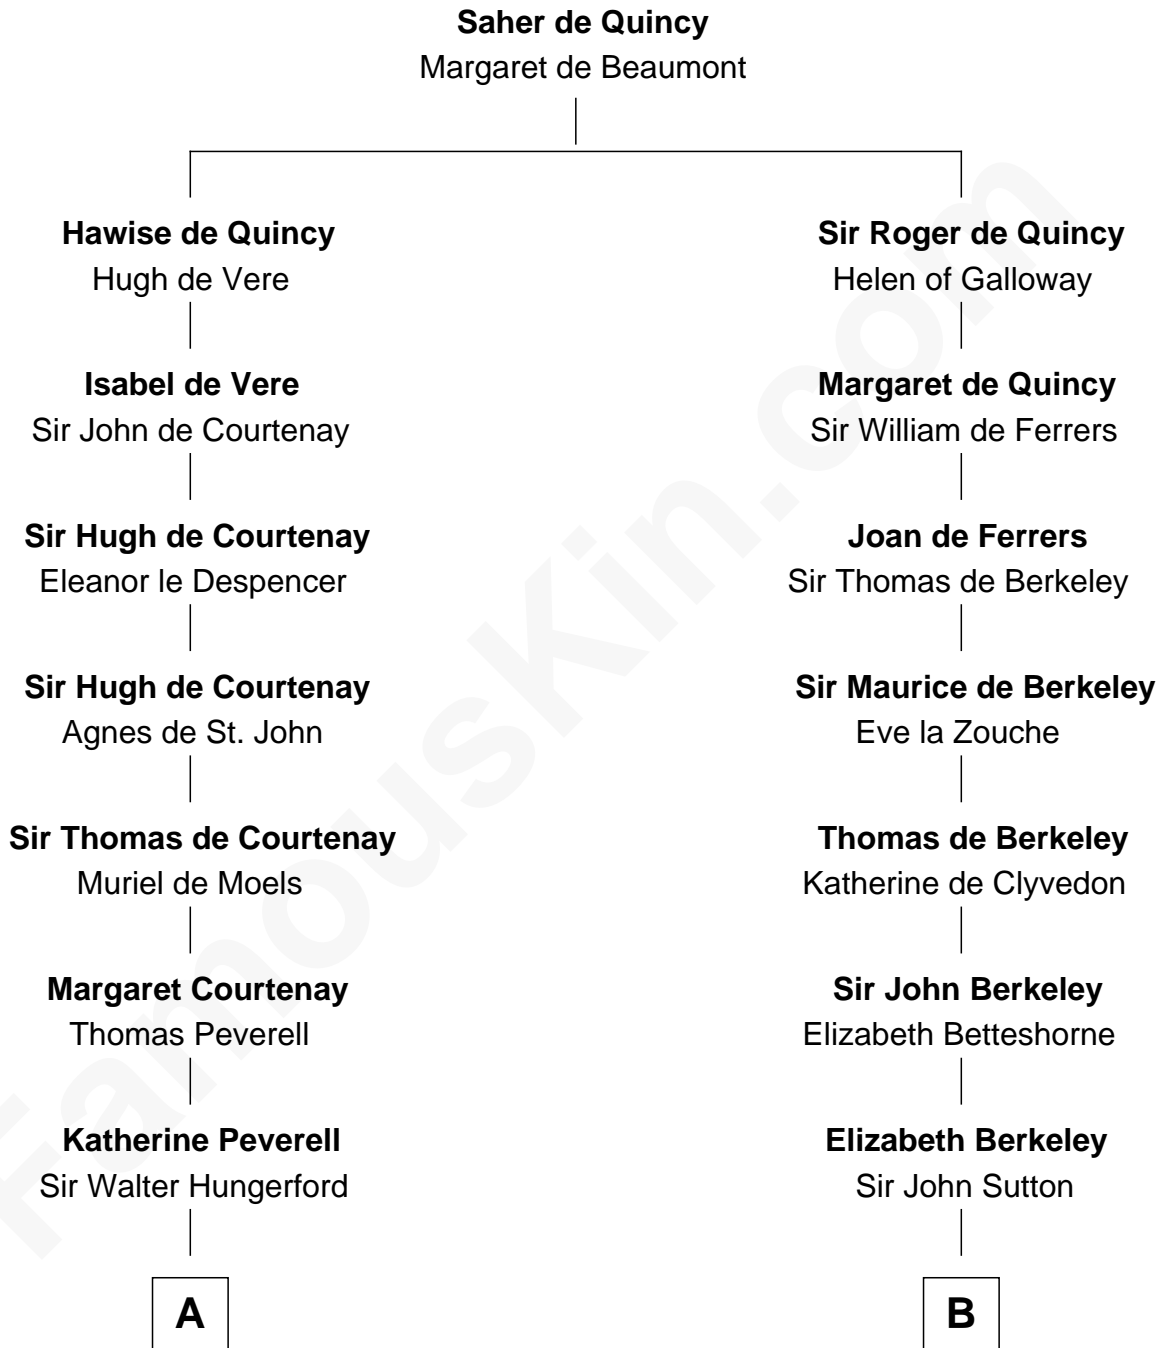

FamousKin.com

Relationship Chart of

Sir Charles Tupper

6th Prime Minister of Canada

17th cousin 4 times removed of

Bathsheba (Ruggles) Spooner

First woman executed for murder in U.S. by non-British government

C

William Bassett

Abigail Bourne

Mary Bassett

Eliakim Tupper

Charles Tupper

Elizabeth West

Rev. Charles Tupper

Miriam Lockhart

Sir Charles Tupper

6th Prime Minister of Canada