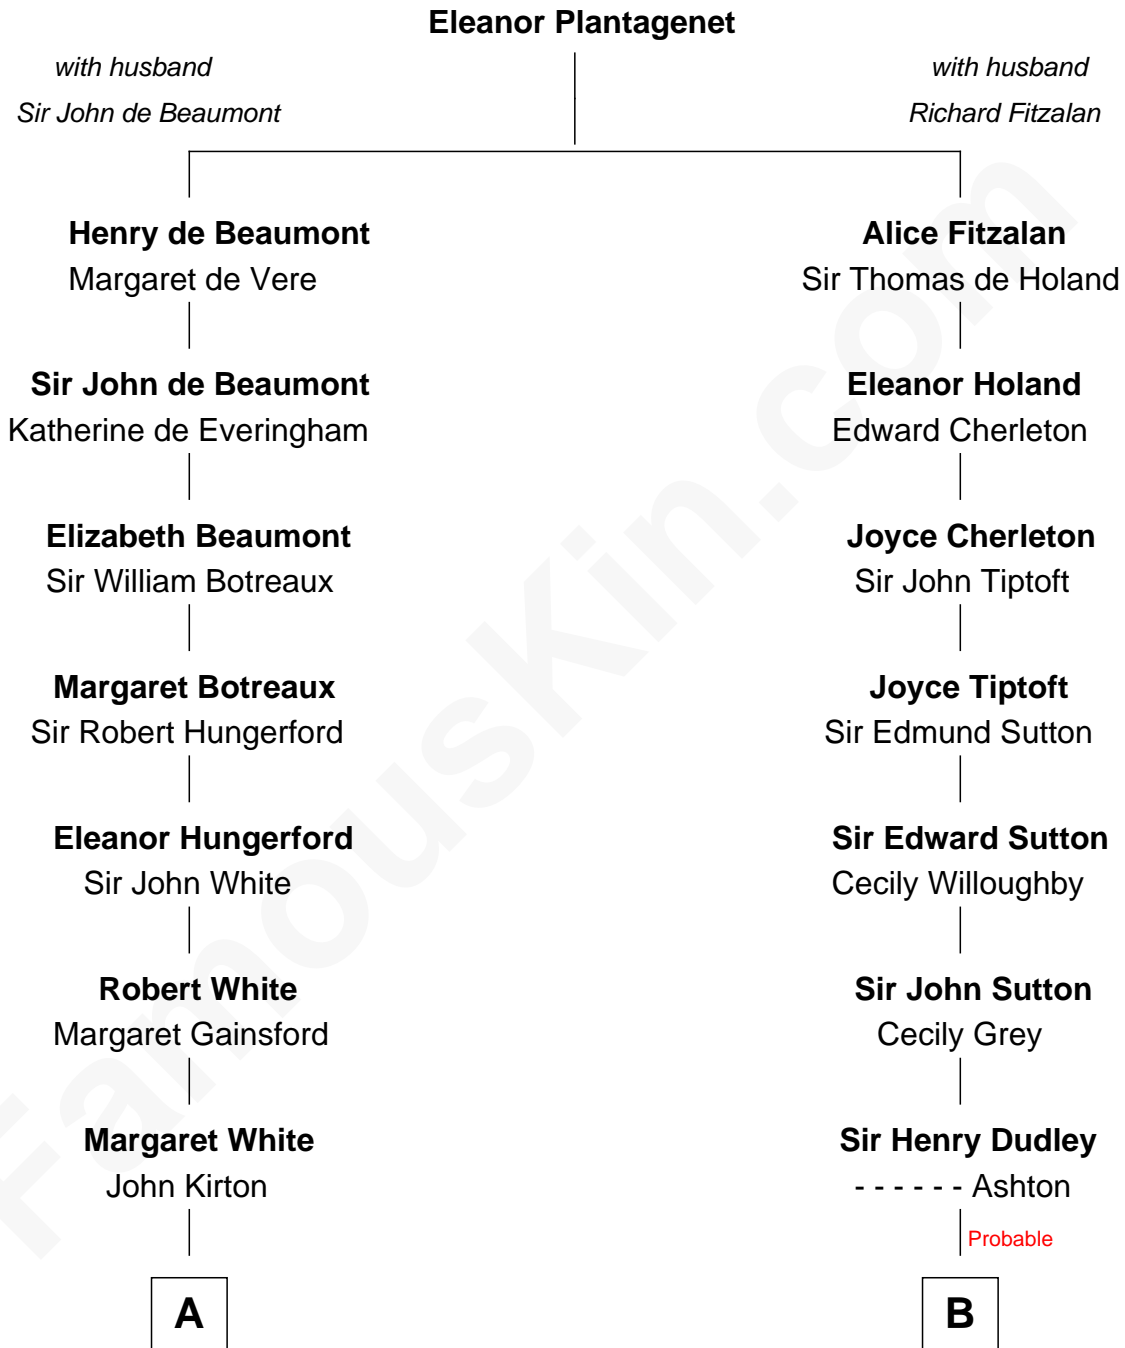

FamousKin.com Relationship Chart of

Sir Charles Tupper

6th Prime Minister of Canada

14th cousin 3 times removed of

Nicholas Gilman

Signer of the U.S. Constitution

A

Stephen Kirton
Margaret Offley

Thomas Kirton
Mary Sadler

Mary Kirton
Robert Rainsford

Edward Rainsford
Mary - - - - -

Mary Rainsford
William Bassett

William Bassett
Rachel Willison

William Bassett
Abigail Bourne

Mary Bassett
Eliakim Tupper