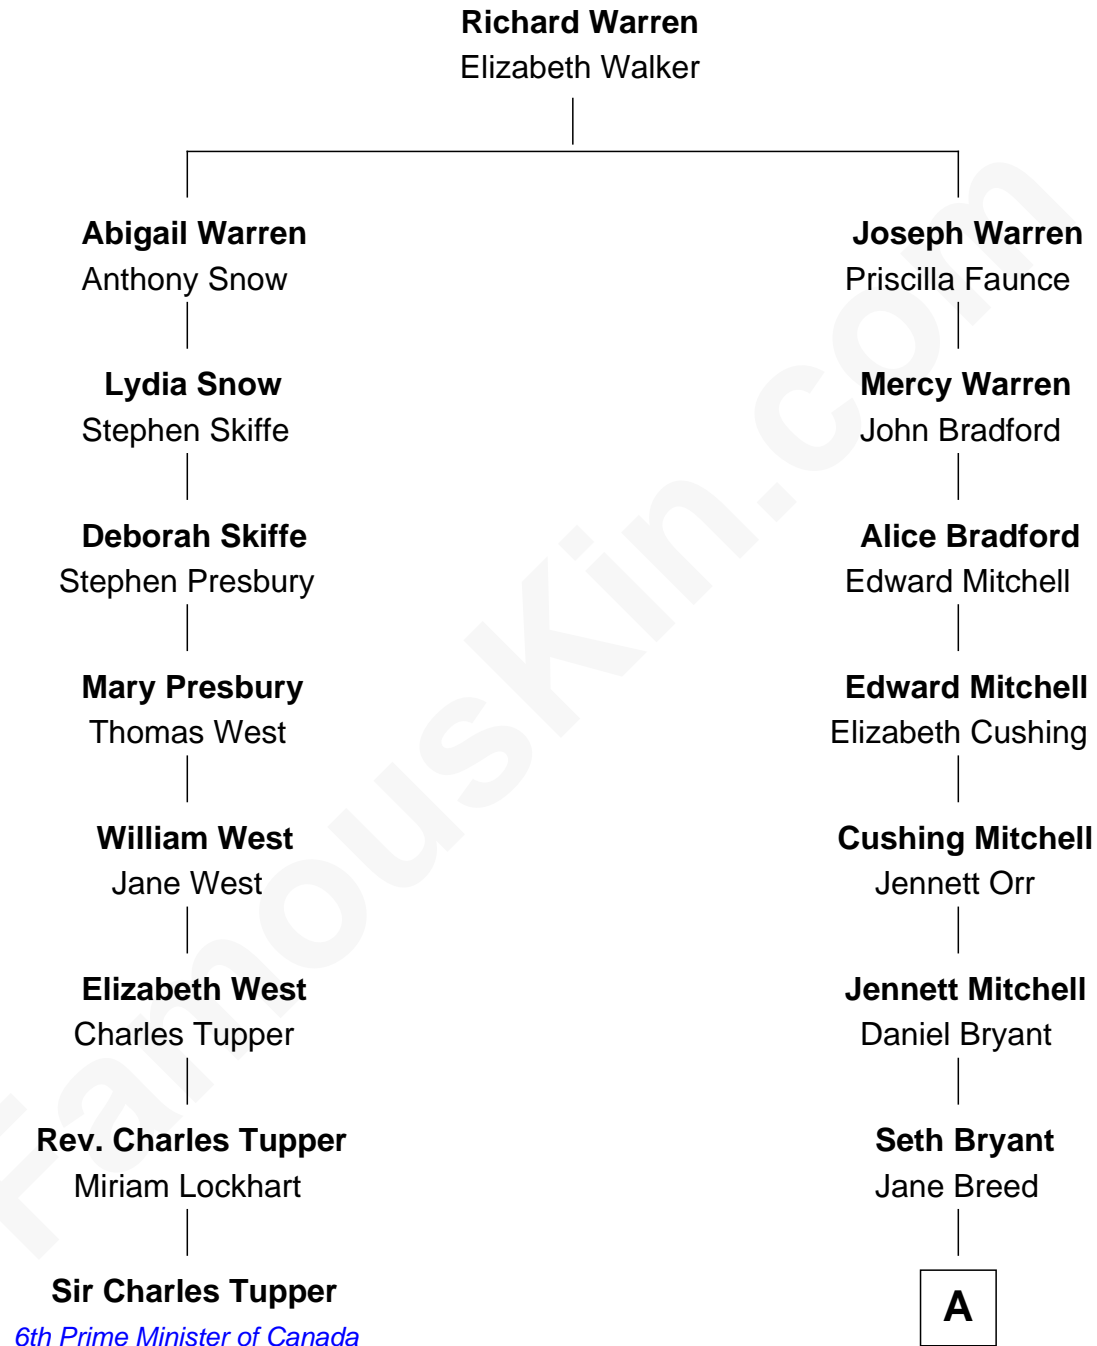

FamousKin.com Relationship Chart of

Sir Charles Tupper

6th Prime Minister of Canada

7th cousin 1 time removed of

James B. Conant

President of Harvard University

A

—
Jennett Orr Bryant
James Scott Conant