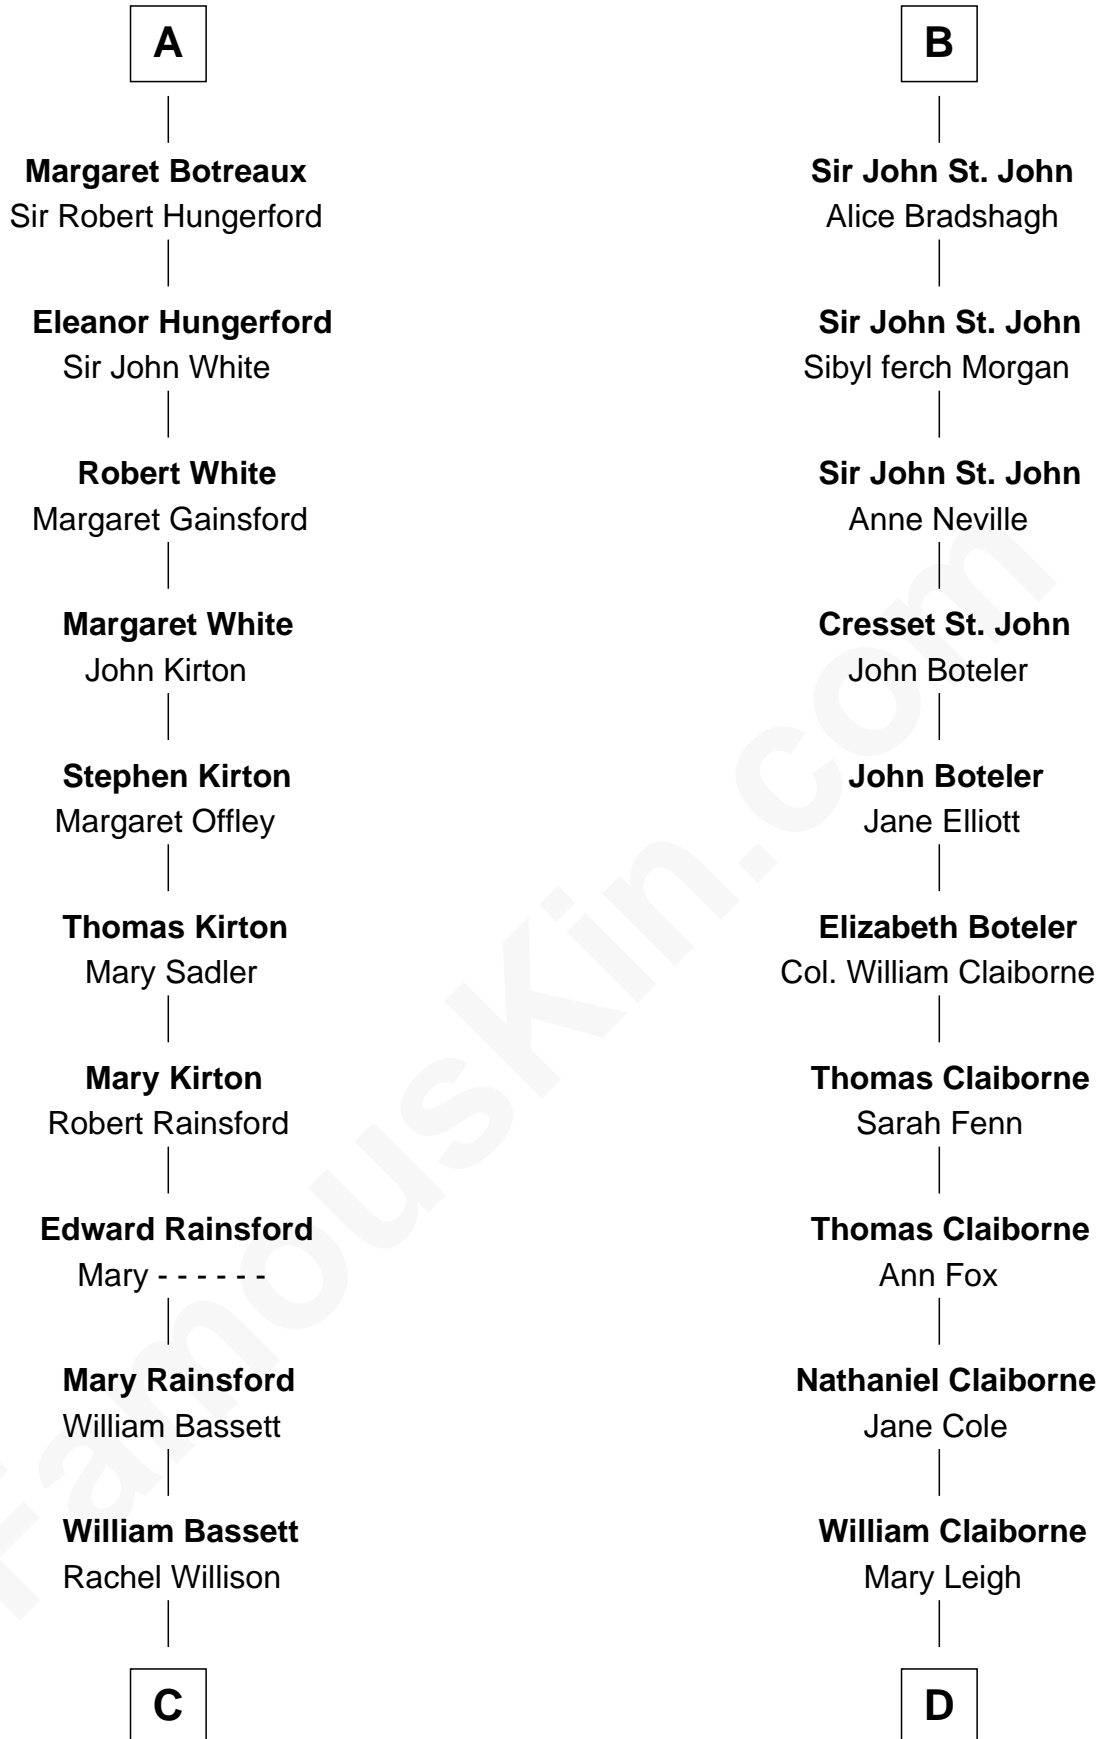

FamousKin.com Relationship Chart of

Sir Charles Tupper

6th Prime Minister of Canada

21st cousin of

Liz Claiborne

Fashion Designer and Founder of Liz Claiborne Inc.

Sir William de Beauchamp

Isabel Mauduit

C

William Bassett

Abigail Bourne

Mary Bassett

Eliakim Tupper

Charles Tupper

Elizabeth West

Rev. Charles Tupper

Miriam Lockhart

Sir Charles Tupper

6th Prime Minister of Canada

D

William Charles Cole Claiborne

Clarisse Duralde

William Charles Cole Claiborne

Louise de Balathier