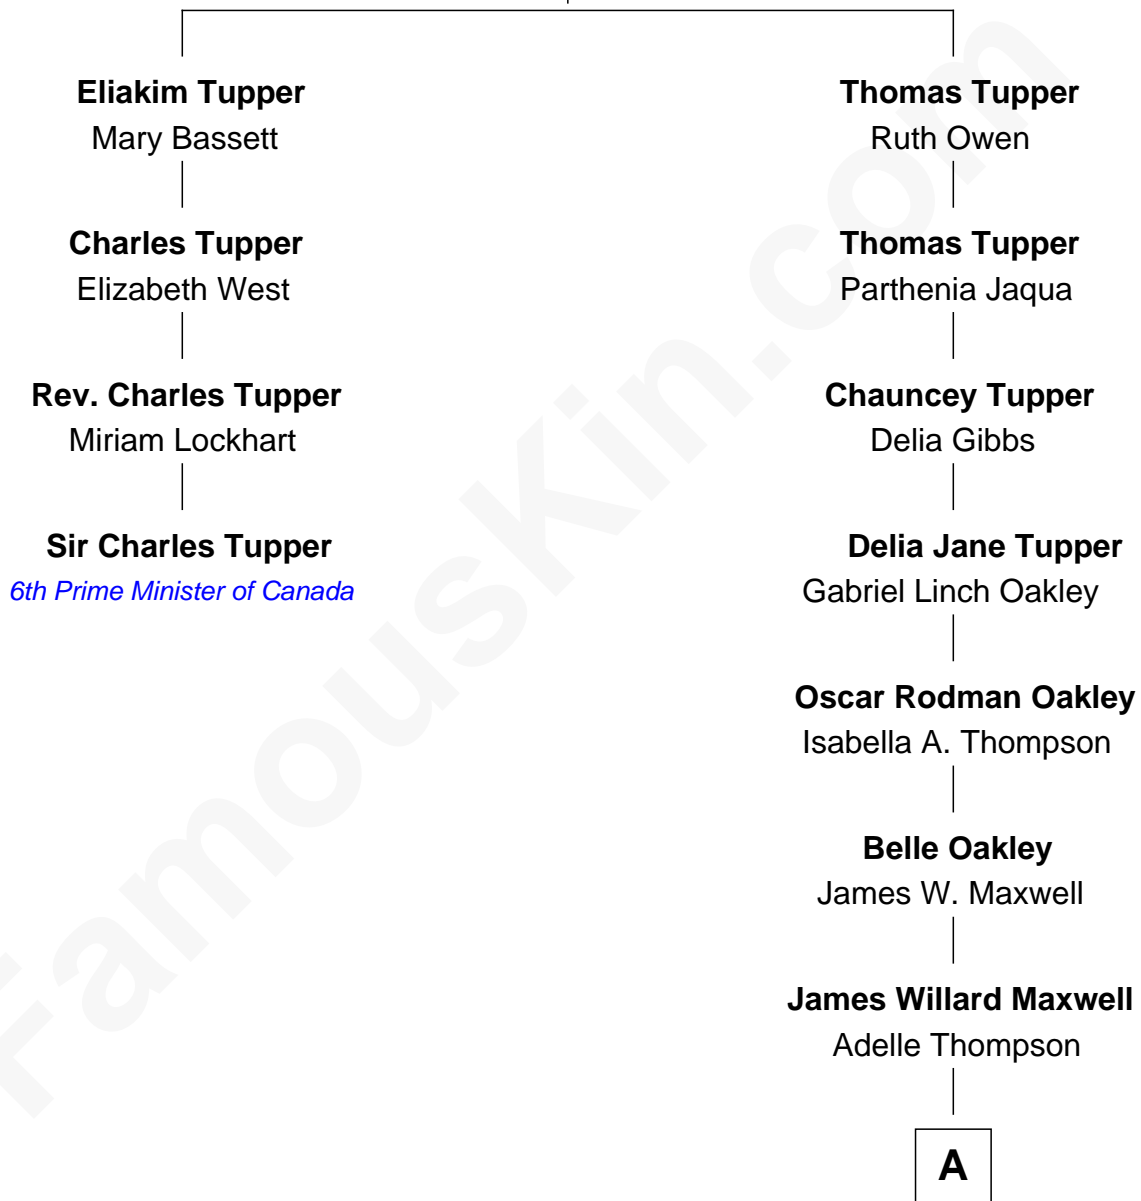

# FamousKin.com Relationship Chart of

**Sir Charles Tupper**

*6th Prime Minister of Canada*

3rd cousin 5 times removed of

**Bill Gates**

*Founder of Microsoft*

**Eliakim Tupper**

Joanna - - - - -

A

Mary A. Maxwell  
William Henry Gates

Bill Gates  
*Founder of Microsoft*

FamousKin.com