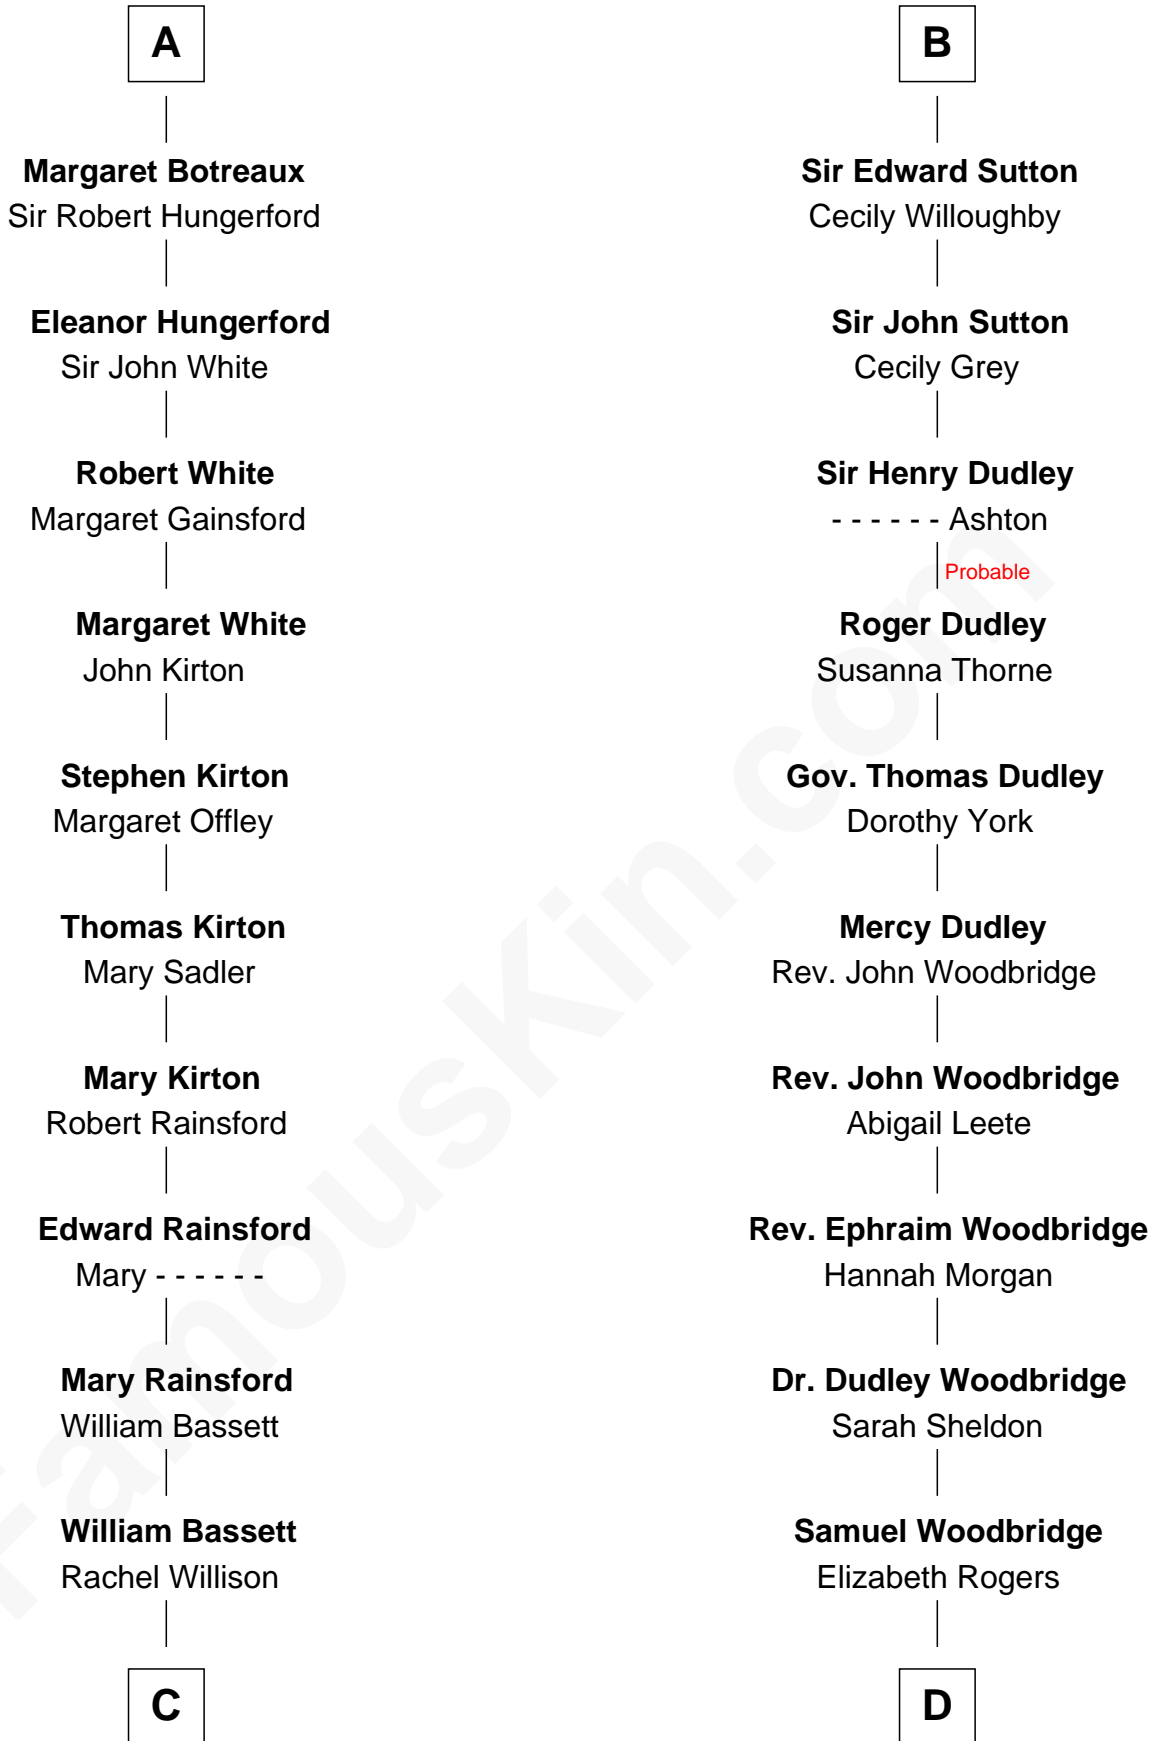

## Relationship Chart of

**Sir Charles Tupper**

*6th Prime Minister of Canada*

21st cousin of

**Humphrey Bogart**

*Movie Actor*

**Sir Roger de Quincy**

*Helen of Galloway*

**C**

**William Bassett**

Abigail Bourne

**Mary Bassett**

Eliakim Tupper

**Charles Tupper**

Elizabeth West

**Rev. Charles Tupper**

Miriam Lockhart

**Sir Charles Tupper**

*6th Prime Minister of Canada*

**D**

**Charlotte Sophia Woodbridge**

Dyer Perkins

**Elizabeth Rogers Perkins**

Harvey Humphrey