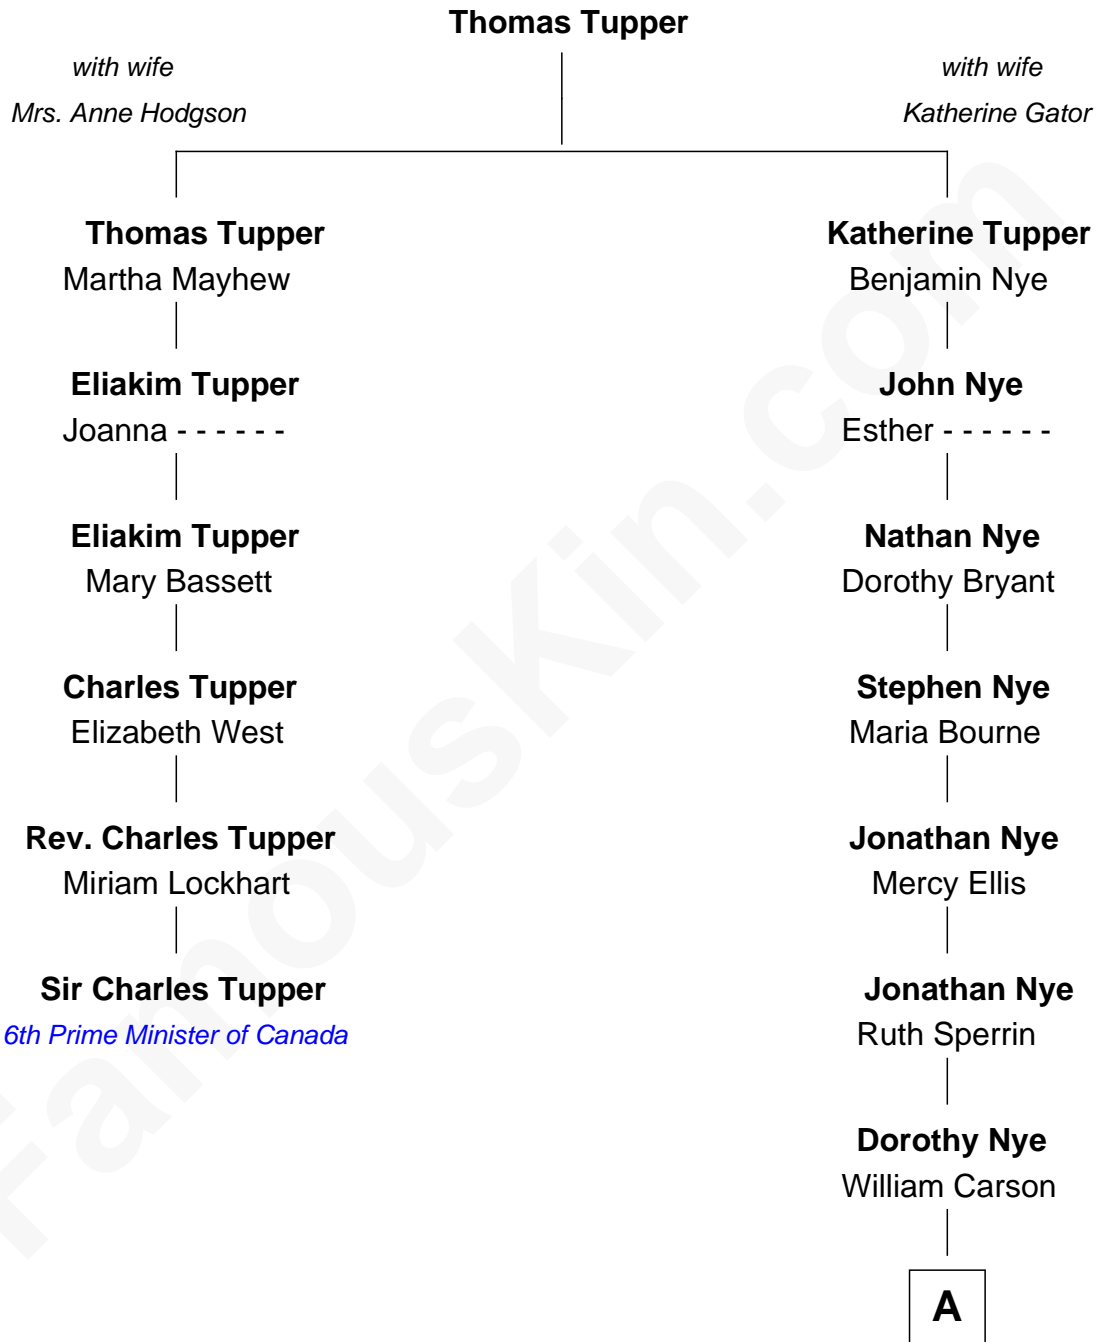

## Relationship Chart of

### Sir Charles Tupper

6th Prime Minister of Canada

5th cousin 5 times removed of

**Johnny Carson**

TV Host - "The Tonight Show"

**A**

—  
**Marshall Carson**

Emeline Kellogg