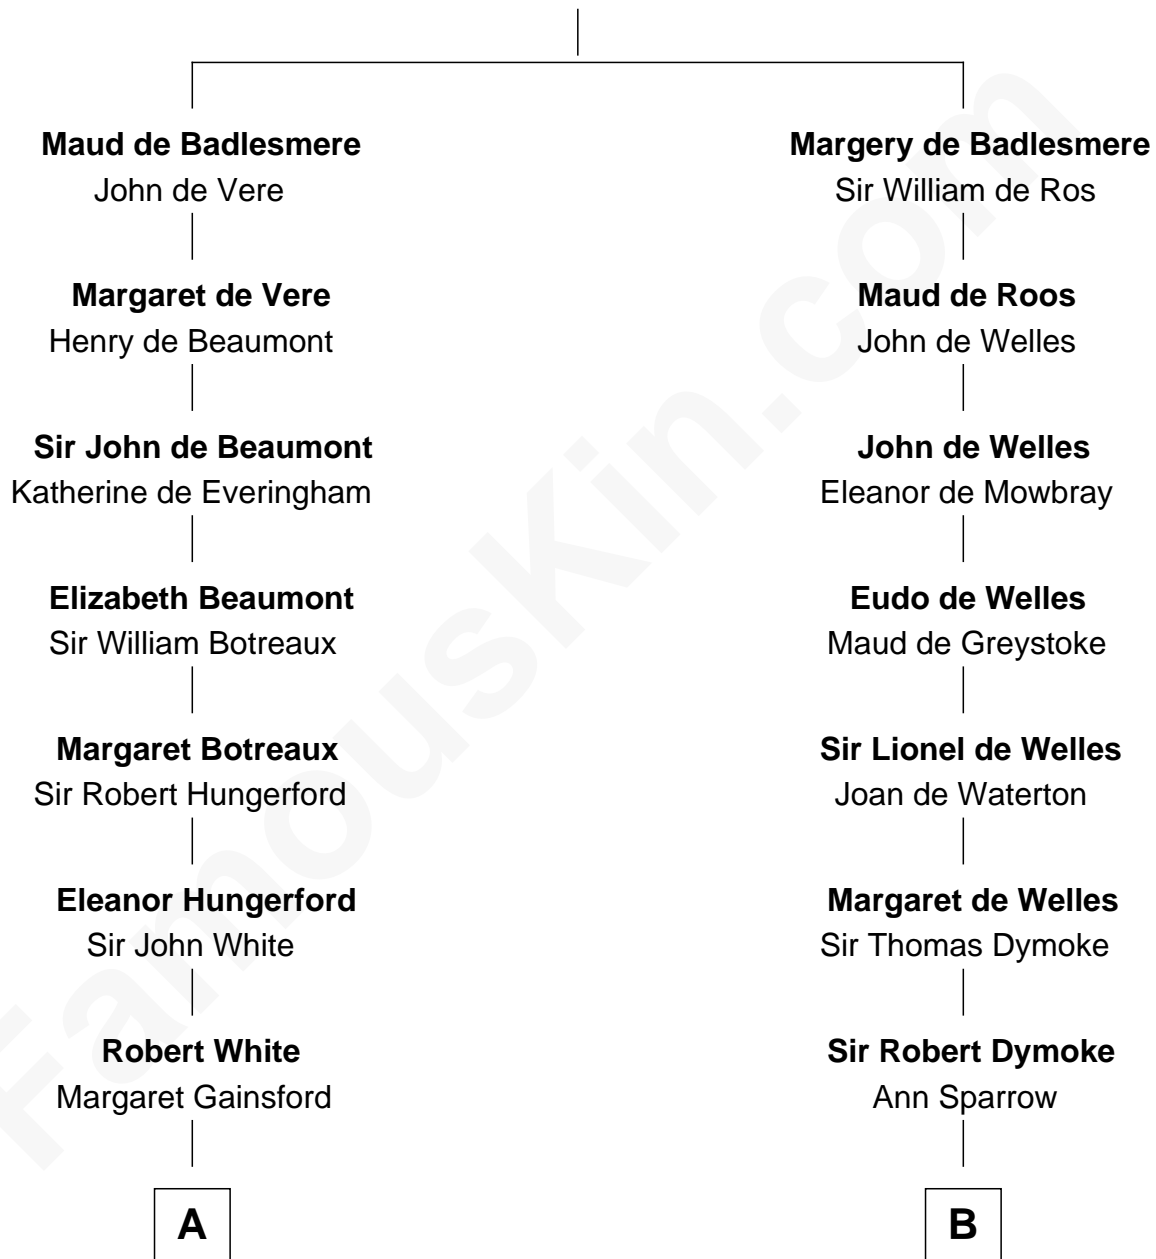

# FamousKin.com Relationship Chart of

**Sir Charles Tupper**

*6th Prime Minister of Canada*

14th cousin 4 times removed of

**George Washington**

*1st U.S. President*

**Bartholomew de Badlesmere**

Margaret de Clare

**C**

—  
**Rev. Charles Tupper**

Miriam Lockhart

—  
**Sir Charles Tupper**

*6th Prime Minister of Canada*

FamousKin.com