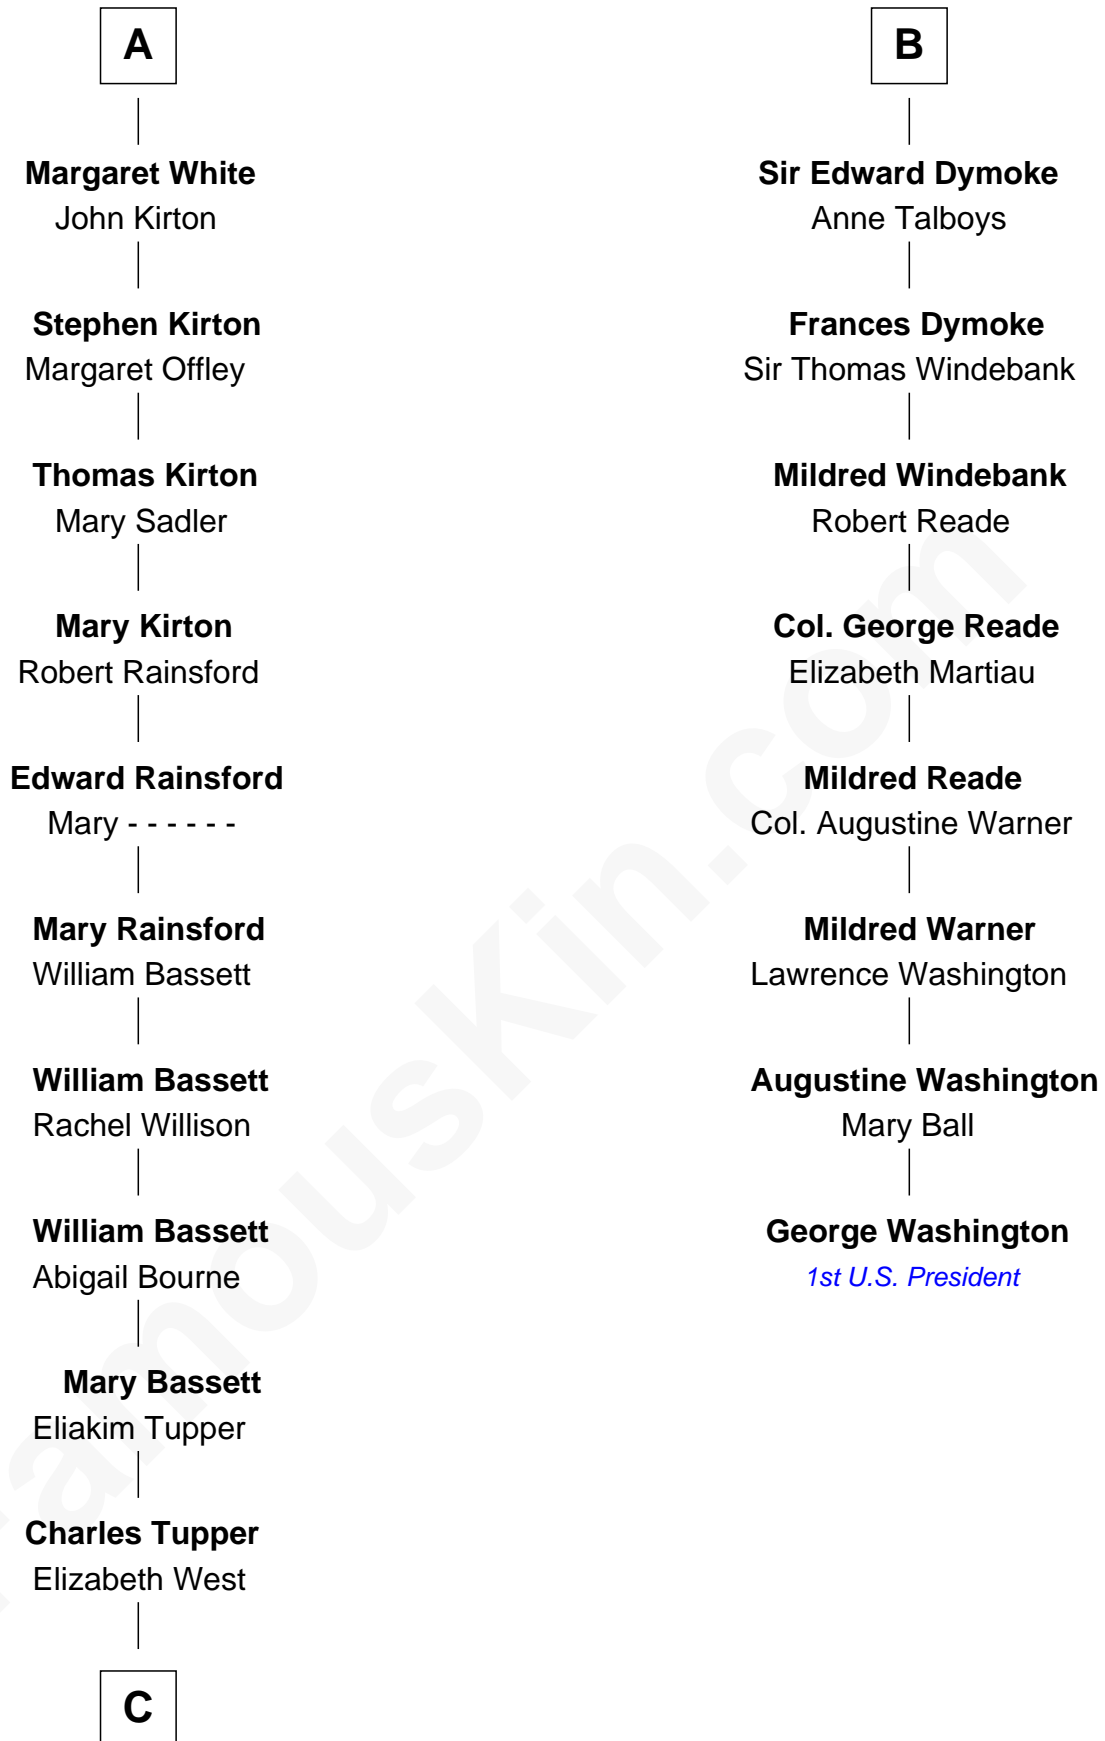

# FamousKin.com Relationship Chart of

**Sir Charles Tupper**

*6th Prime Minister of Canada*

14th cousin 4 times removed of

**George Washington**

*1st U.S. President*

**Bartholomew de Badlesmere**

Margaret de Clare

**C**

—  
**Rev. Charles Tupper**

Miriam Lockhart

—  
**Sir Charles Tupper**

*6th Prime Minister of Canada*

FamousKin.com