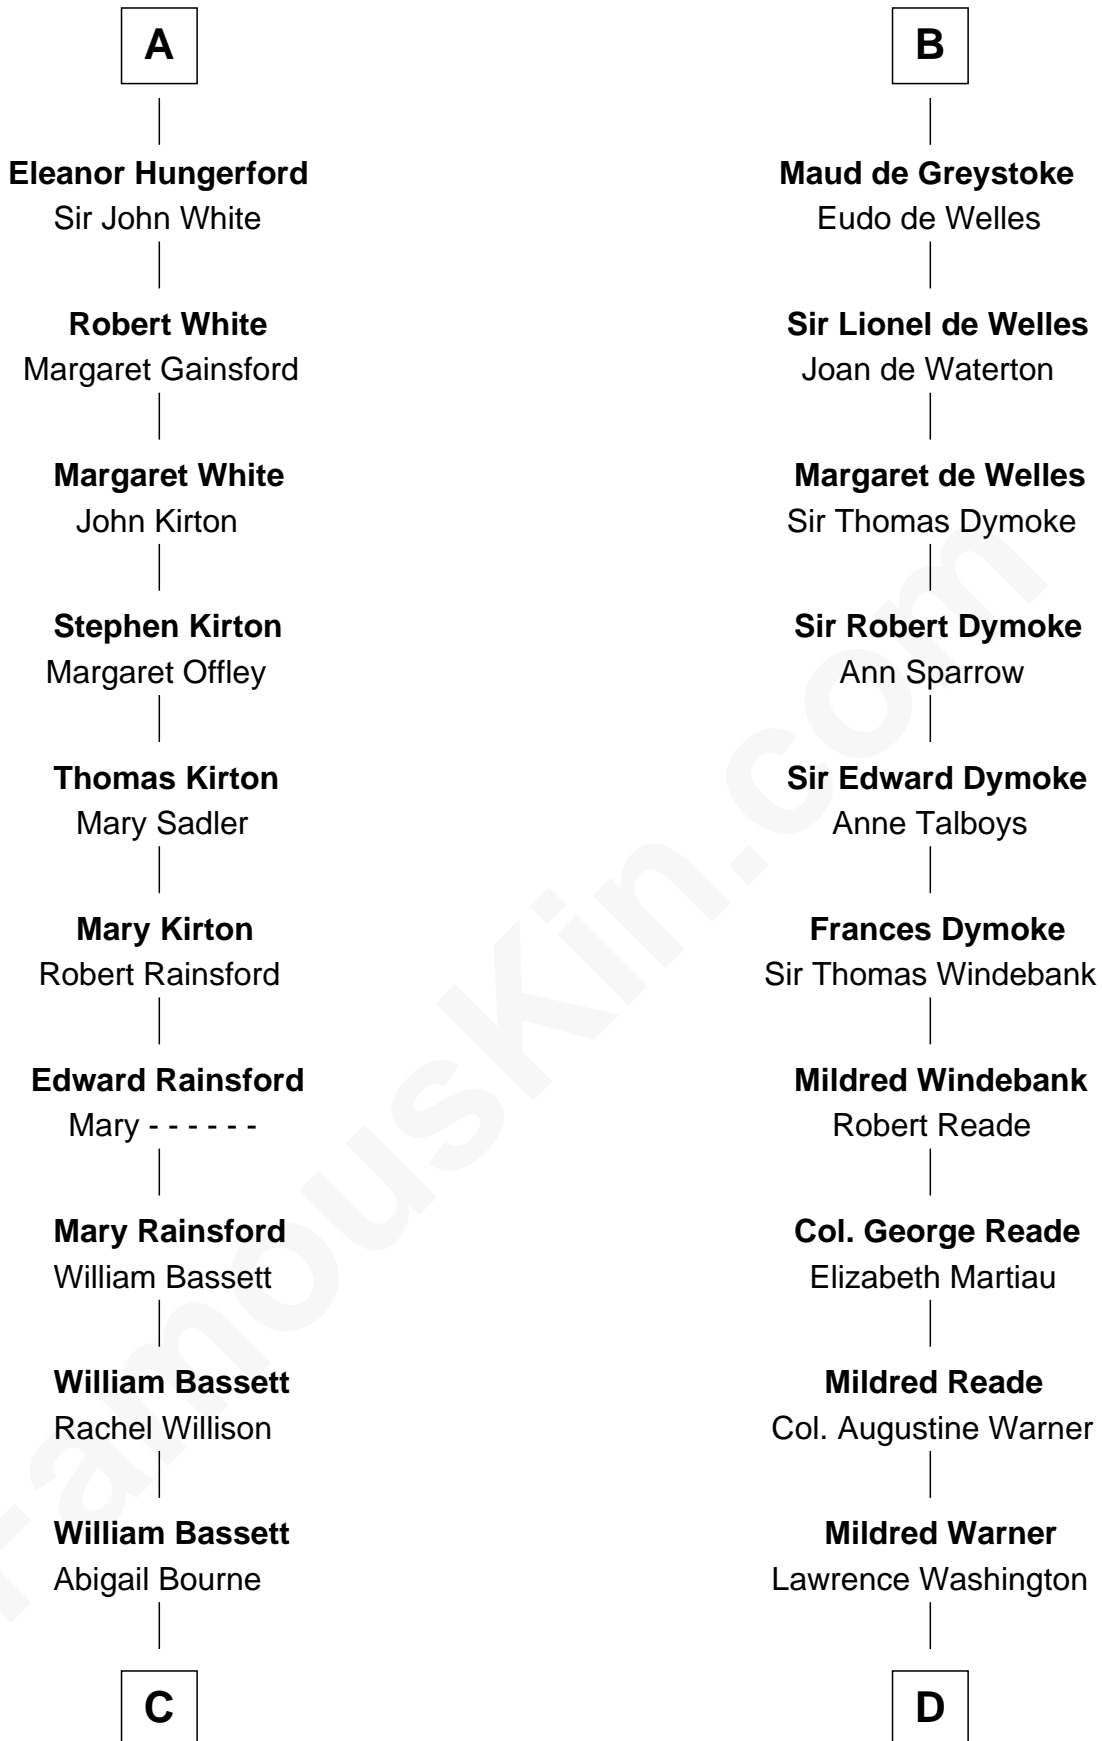

# FamousKin.com Relationship Chart of

**Sir Charles Tupper**

*6th Prime Minister of Canada*

18th cousin 2 times removed of

**George Washington**

*1st U.S. President*

**John de Brienne**  
Berenguela of Leon

**C**

**Mary Bassett**  
Eliakim Tupper

**Charles Tupper**  
Elizabeth West

**Rev. Charles Tupper**  
Miriam Lockhart

**Sir Charles Tupper**  
*6th Prime Minister of Canada*

**D**

**Augustine Washington**  
Mary Ball

**George Washington**  
*1st U.S. President*

FamousKin.com